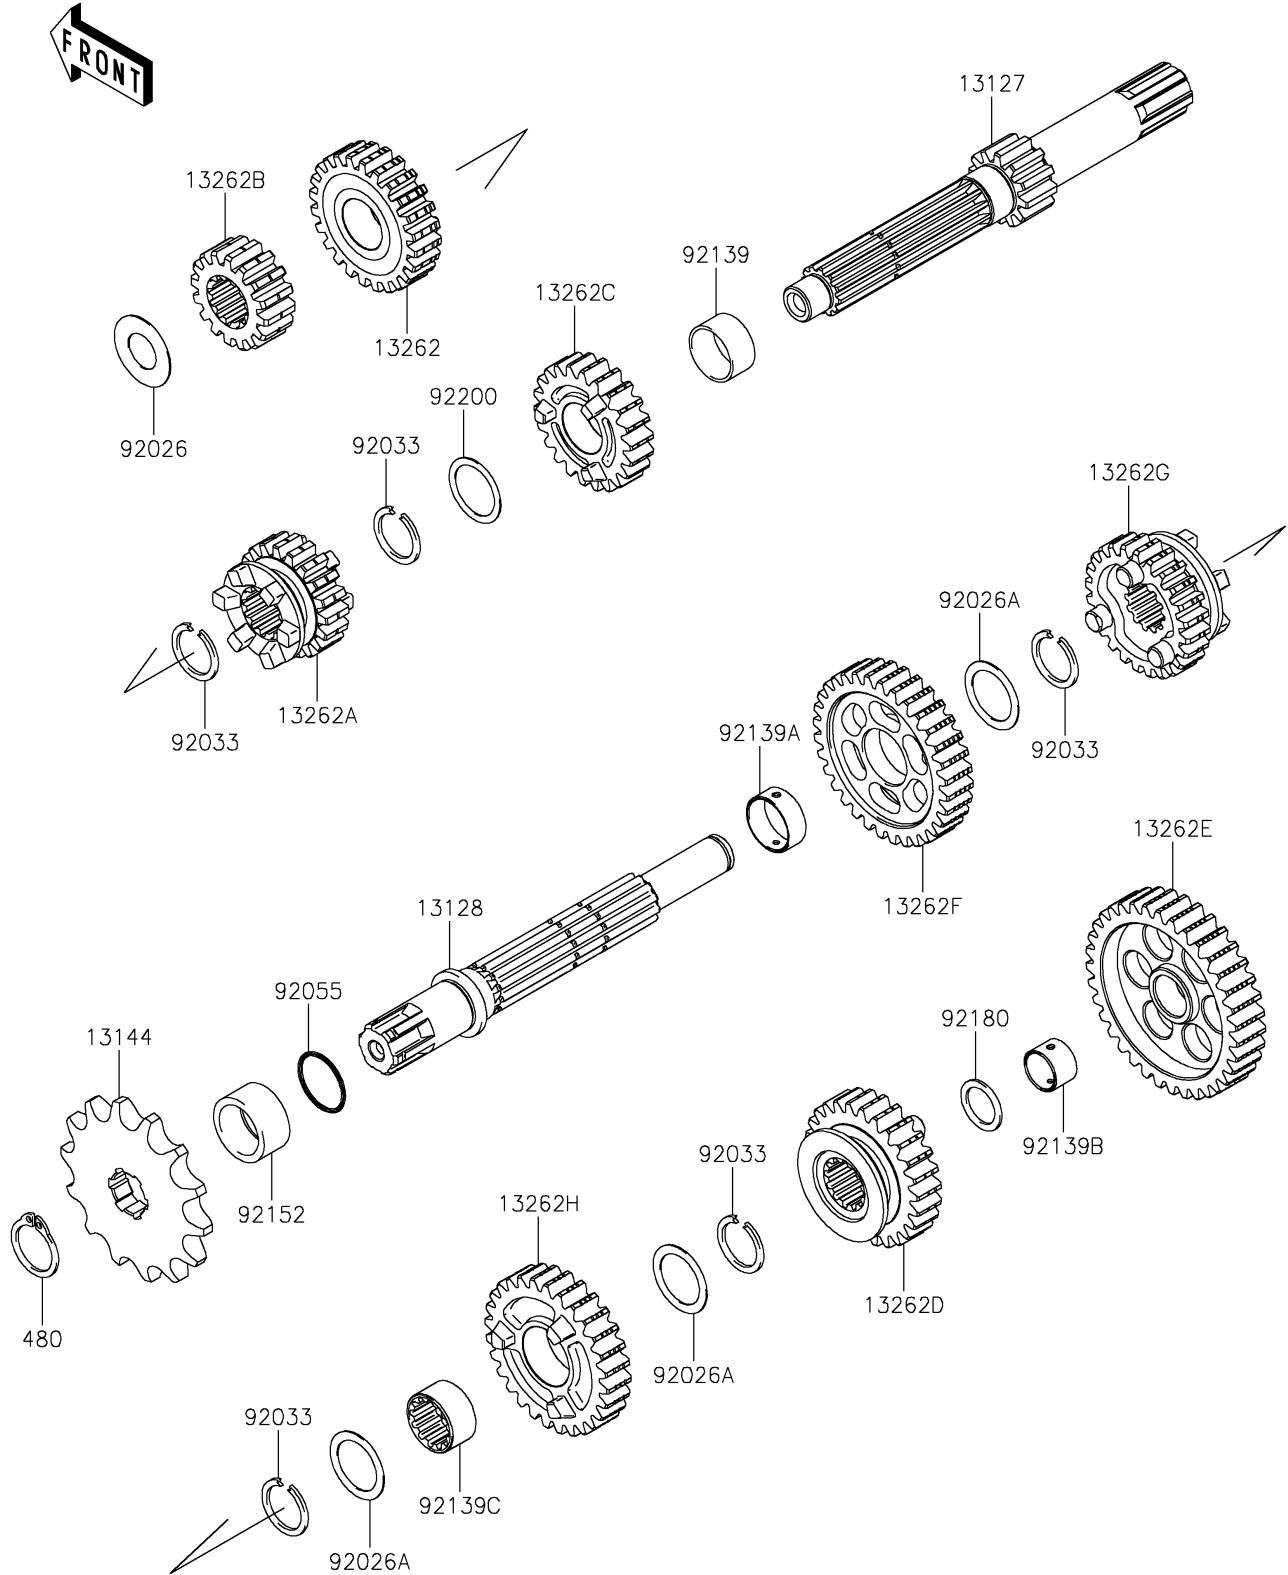

2020 KLX®150L PARTS DIAGRAM

Transmission

E1361

2020 KLX®150L PARTS LIST

Transmission

ITEM NAME	PART NUMBER	QUANTITY
SHAFT-TRANSMISSION INPUT,12T (Ref # 13127)	13127-0648	1
SHAFT-TRANSMISSION OUTPUT (Ref # 13128)	13128-0679	1
SPROCKET-OUTPUT,14T (Ref # 13144)	13144-0562	1
GEAR,INPUT 5TH,24T (Ref # 13262)	13262-0965	1
GEAR,INPUT 3RD,19T (Ref # 13262A)	13262-0966	1
GEAR,INPUT 2ND,16T (Ref # 13262B)	13262-0967	1
GEAR,INPUT 4TH,22T (Ref # 13262C)	13262-0968	1
GEAR,OUTPUT 4TH,26T (Ref # 13262D)	13262-0969	1
GEAR,OUTPUT LOW,35T (Ref # 13262E)	13262-0970	1
GEAR,OUTPUT 2ND,32T (Ref # 13262F)	13262-0971	1
GEAR,OUTPUT 5TH,24T (Ref # 13262G)	13262-0972	1
GEAR,OUTPUT 3RD,28T (Ref # 13262H)	13262-0973	1
CIRCLIP-TYPE-C,17MM (Ref # 480)	480J1700	1
SPACER,12.2X24X0.5 (Ref # 92026)	92026-0754	1
SPACER,17.2X23X0.5 (Ref # 92026A)	92026-0755	3
RING-SNAP (Ref # 92033)	92033-0731	5
RING-O,16.8X1.9 (Ref # 92055)	92055-0151	1
BUSHING,17X19X9.5 (Ref # 92139)	92139-0795	1
BUSHING,17X19X7.4 (Ref # 92139A)	92139-0796	1
BUSHING,12X14X9.4 (Ref # 92139B)	92139-0797	1
BUSHING (Ref # 92139C)	92139-0913	1
COLLAR,SPROCKET (Ref # 92152)	92152-0998	1
SHIM (Ref # 92180)	92180-0774	1
WASHER,17.3X22X0.5 (Ref # 92200)	92200-0865	1