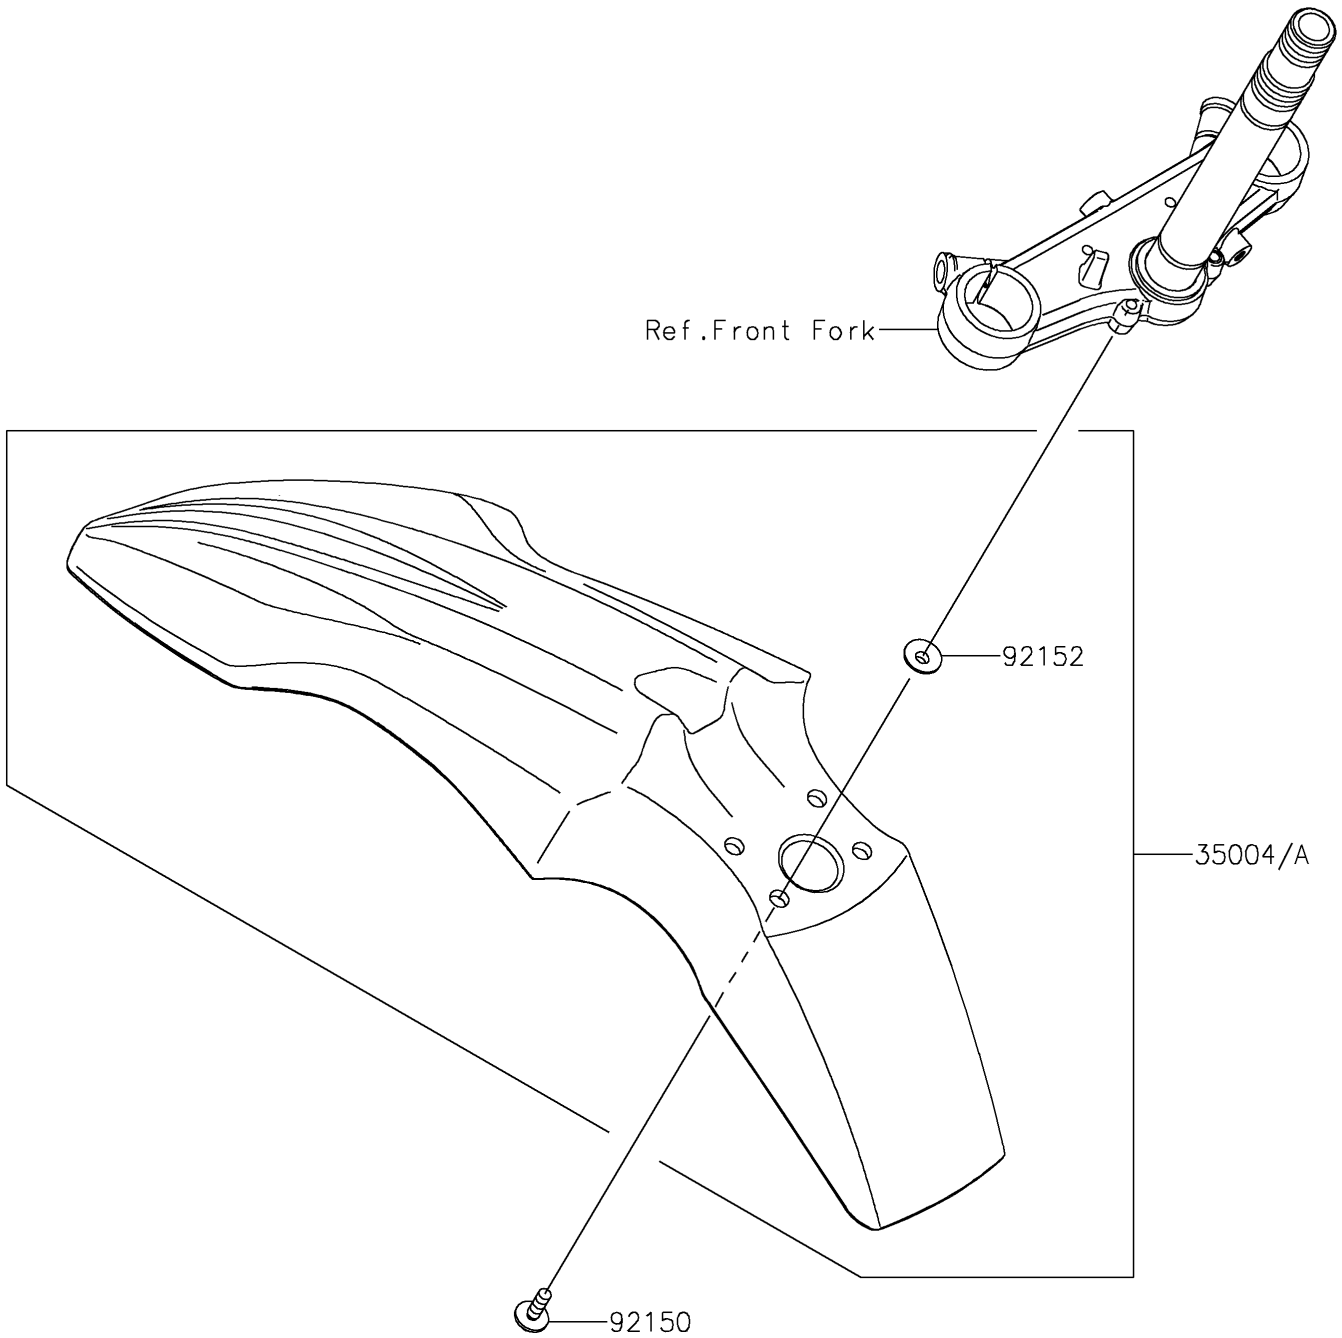

2020 KLX®150L PARTS DIAGRAM

Front Fender(s)

F2171

2020 KLX®150L PARTS LIST

Front Fender(s)

ITEM NAME	PART NUMBER	QUANTITY
FENDER-FRONT,EBONY (Ref # 35004A)	35004-0348-6C	1
BOLT,FLANGED,6X20 (Ref # 92150)	92150-1339	4
COLLAR,6.6X9X6 (Ref # 92152)	92152-1999	4