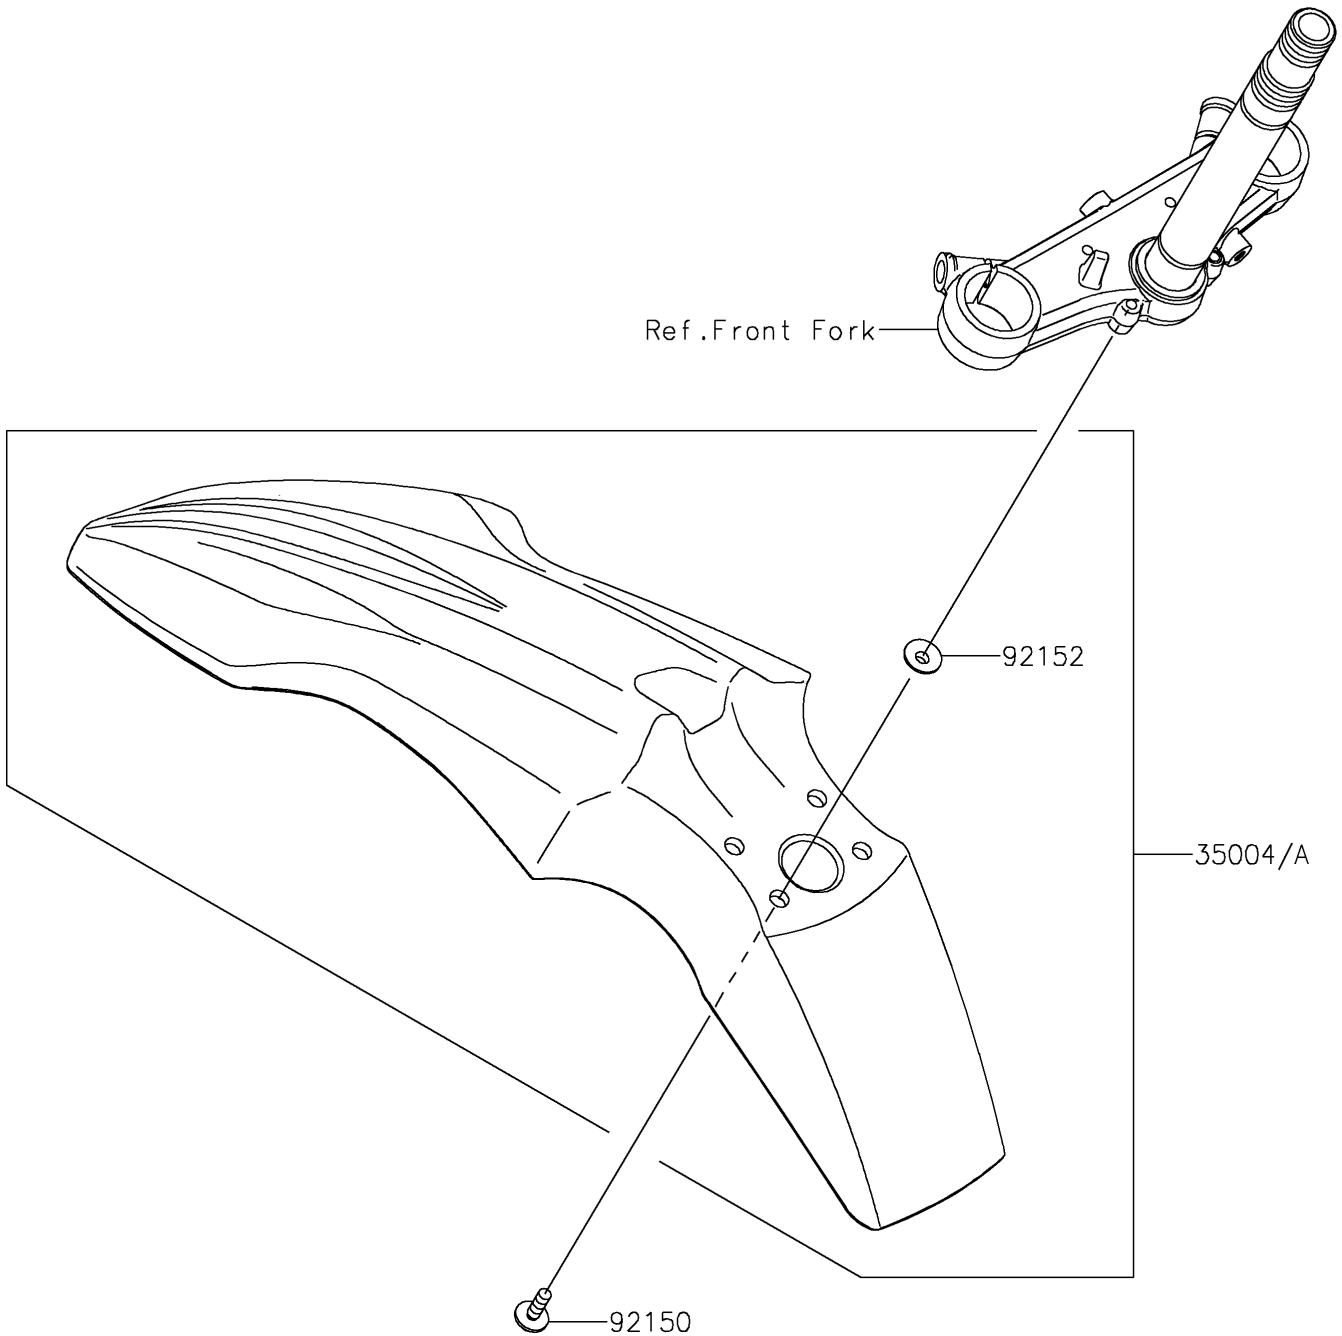

2020 KLX®150L PARTS DIAGRAM

Front Fender(s)

F2171

2020 KLX®150L PARTS LIST

Front Fender(s)

ITEM NAME	PART NUMBER	QUANTITY
FENDER-FRONT,L.GREEN (Ref # 35004)	35004-0348-290	1
BOLT,FLANGED,6X20 (Ref # 92150)	92150-1339	4
COLLAR,6.6X9X6 (Ref # 92152)	92152-1999	4