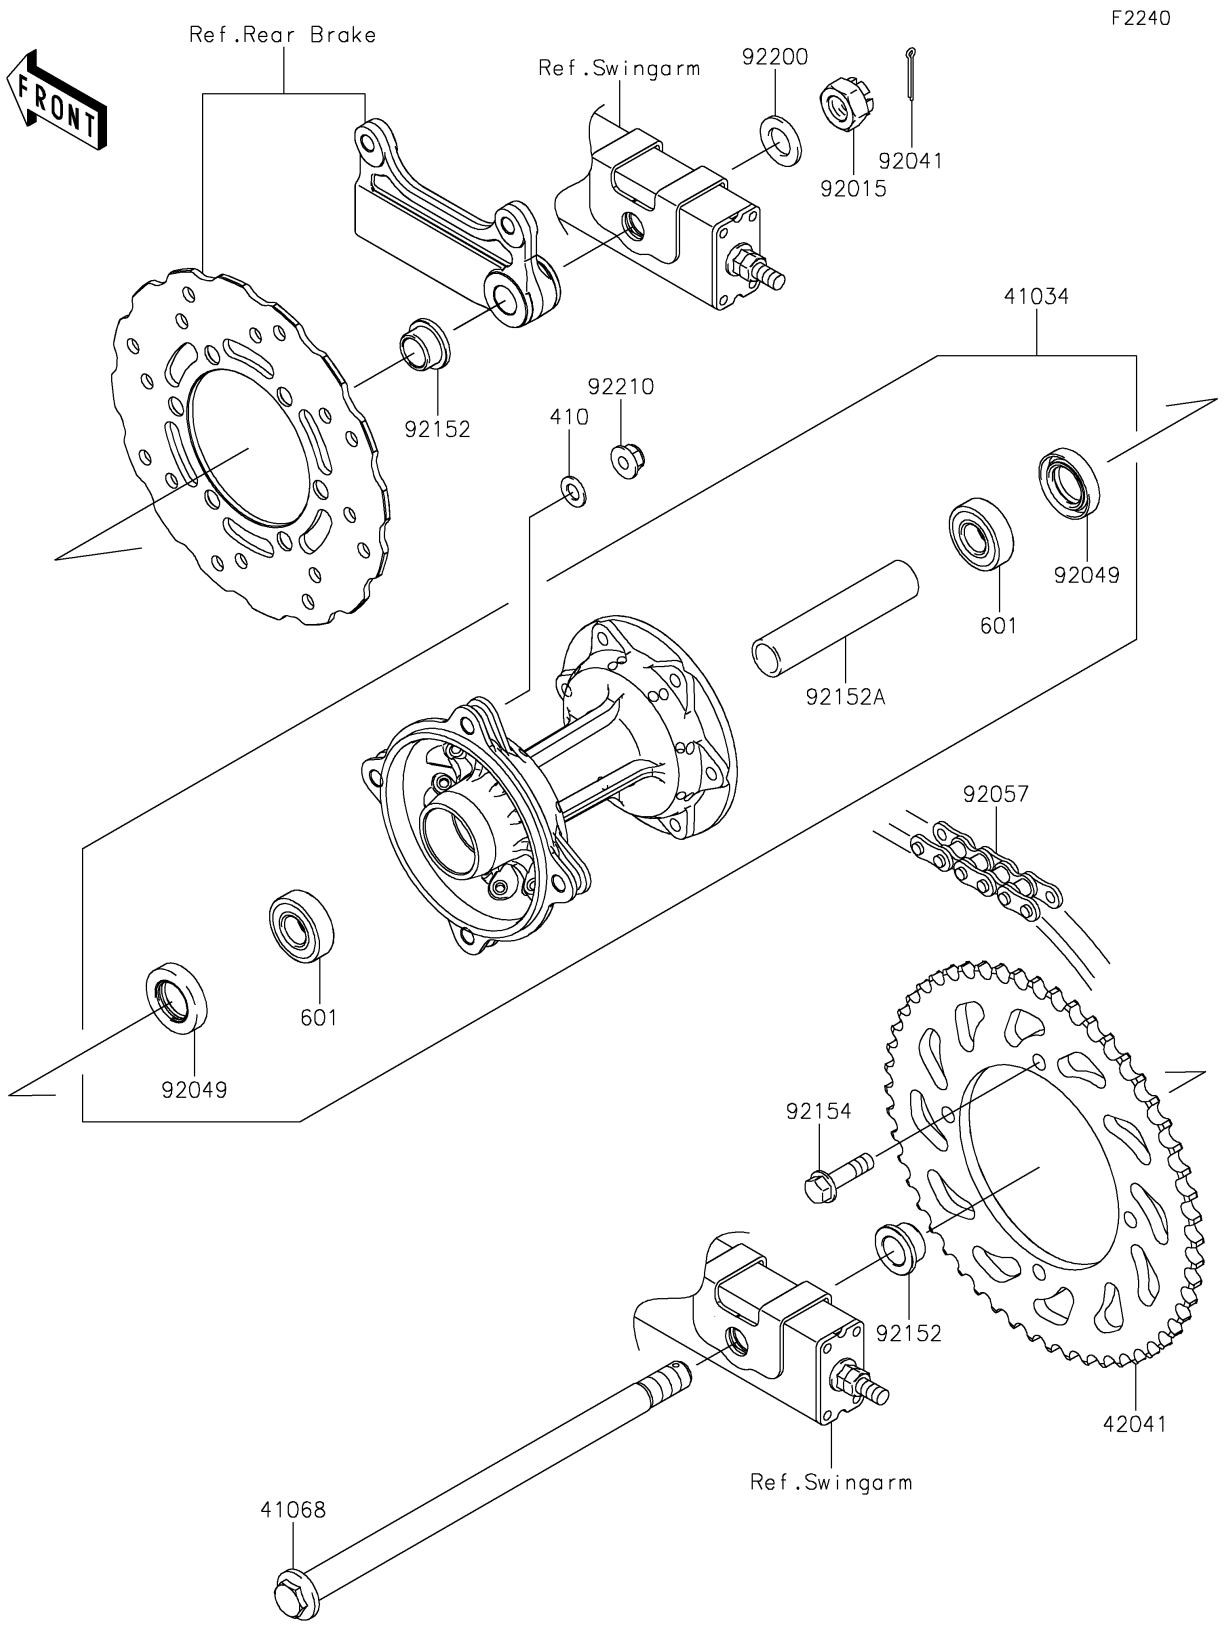

2020 KLX®150L PARTS DIAGRAM

Rear Hub

2020 KLX®150L PARTS LIST

Rear Hub

ITEM NAME	PART NUMBER	QUANTITY
WASHER-PLAIN-SMALL,8MM (Ref # 410)	410AA0800	4
DRUM-ASSY,RR (Ref # 41034)	41034-0596	1
AXLE,RR,14X264.5 (Ref # 41068)	41068-0075	1
SPROCKET-HUB,52T (Ref # 42041)	42041-0146	1
BEARING-BALL (Ref # 601)	601B6202UU	2
NUT,CASTLE,14MM (Ref # 92015)	92015-1765	1
COTTER,3X35 (Ref # 92041)	92041-0010	1
SEAL-OIL (Ref # 92049)	92049-0114	2
CHAIN,DRIVE,428HX132L (Ref # 92057)	92057-0642	1
COLLAR,15.1X20X12.8 (Ref # 92152)	92152-2246	2
COLLAR,15.1X20X106 (Ref # 92152A)	92152-2493	1
BOLT,FLANGED,8X30 (Ref # 92154)	92154-3760	4
WASHER,14.2X26X3.2 (Ref # 92200)	92200-0873	1
NUT,8MM (Ref # 92210)	92210-0570	4