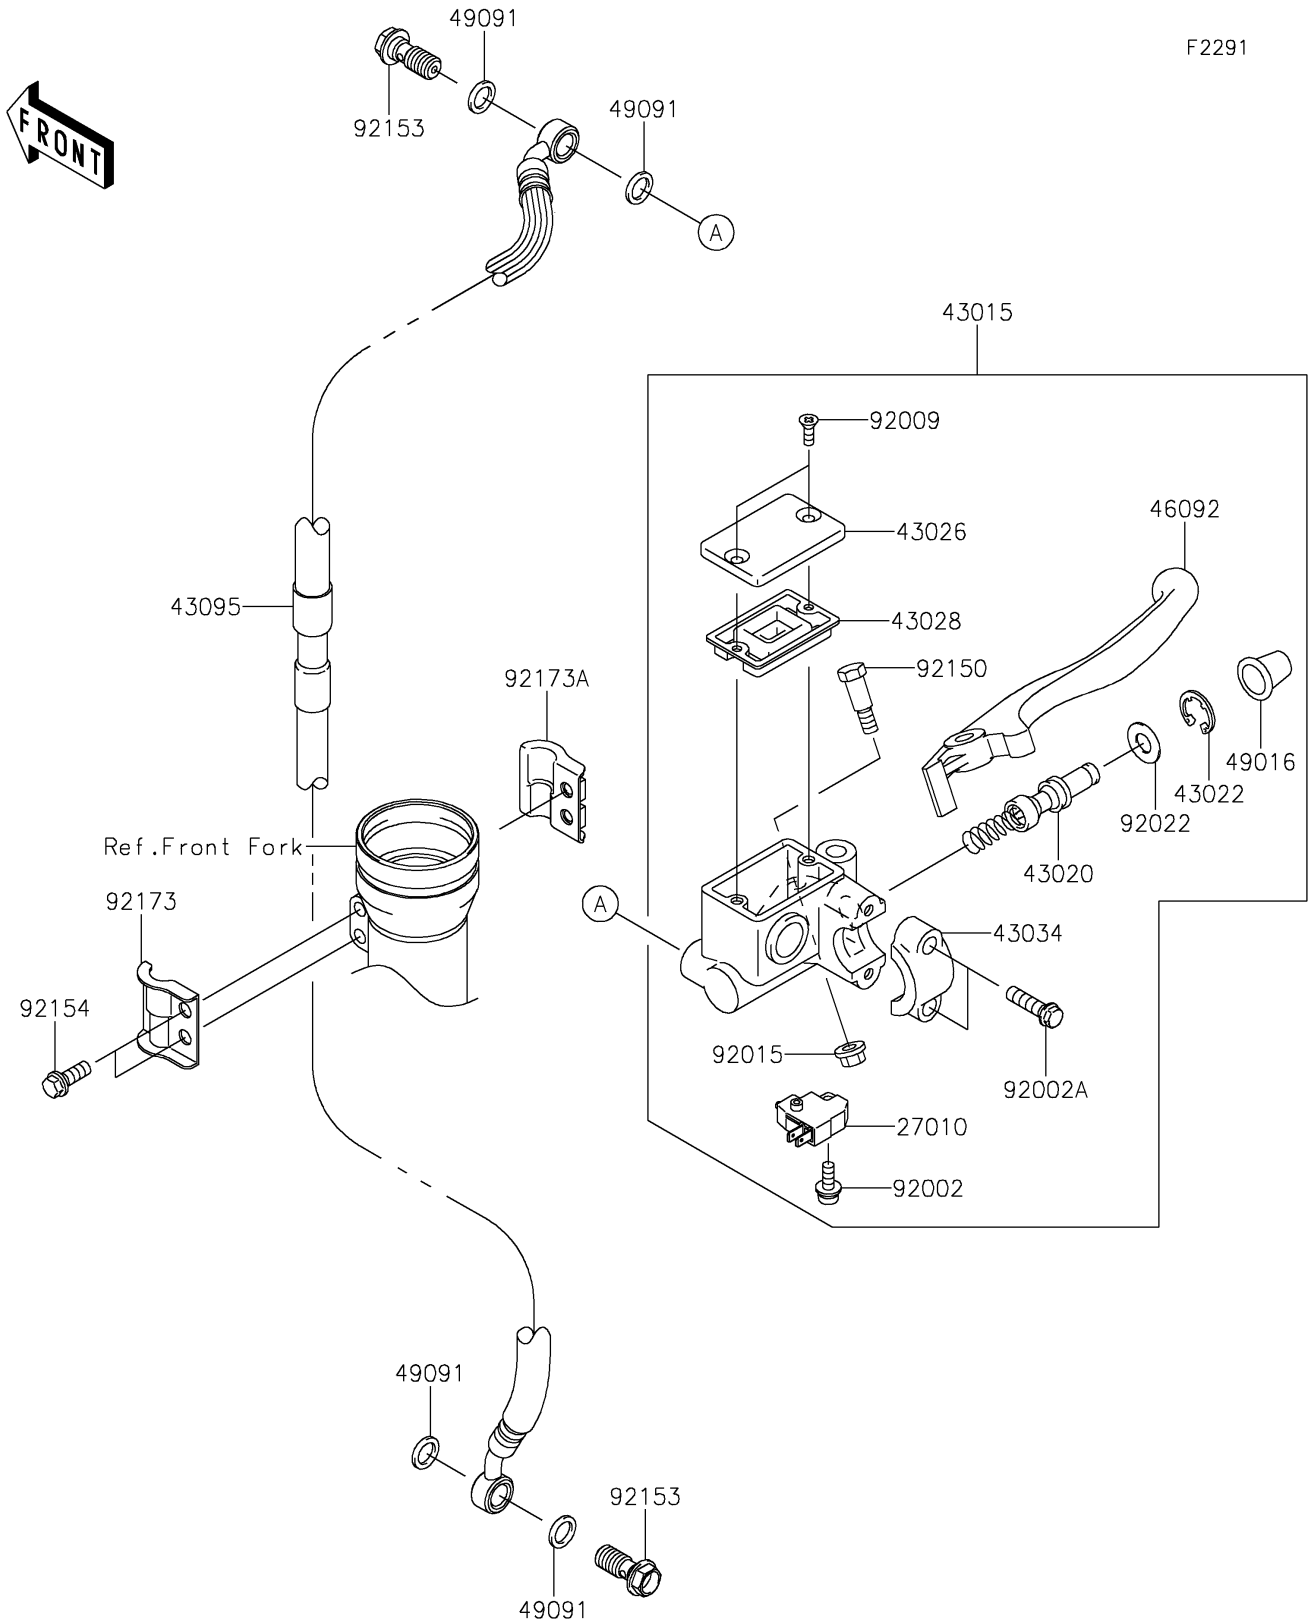

2020 KLX®150L PARTS DIAGRAM

Front Master Cylinder

F2291

2020 KLX[®]150L PARTS LIST

Front Master Cylinder

ITEM NAME	PART NUMBER	QUANTITY
-----------	-------------	----------