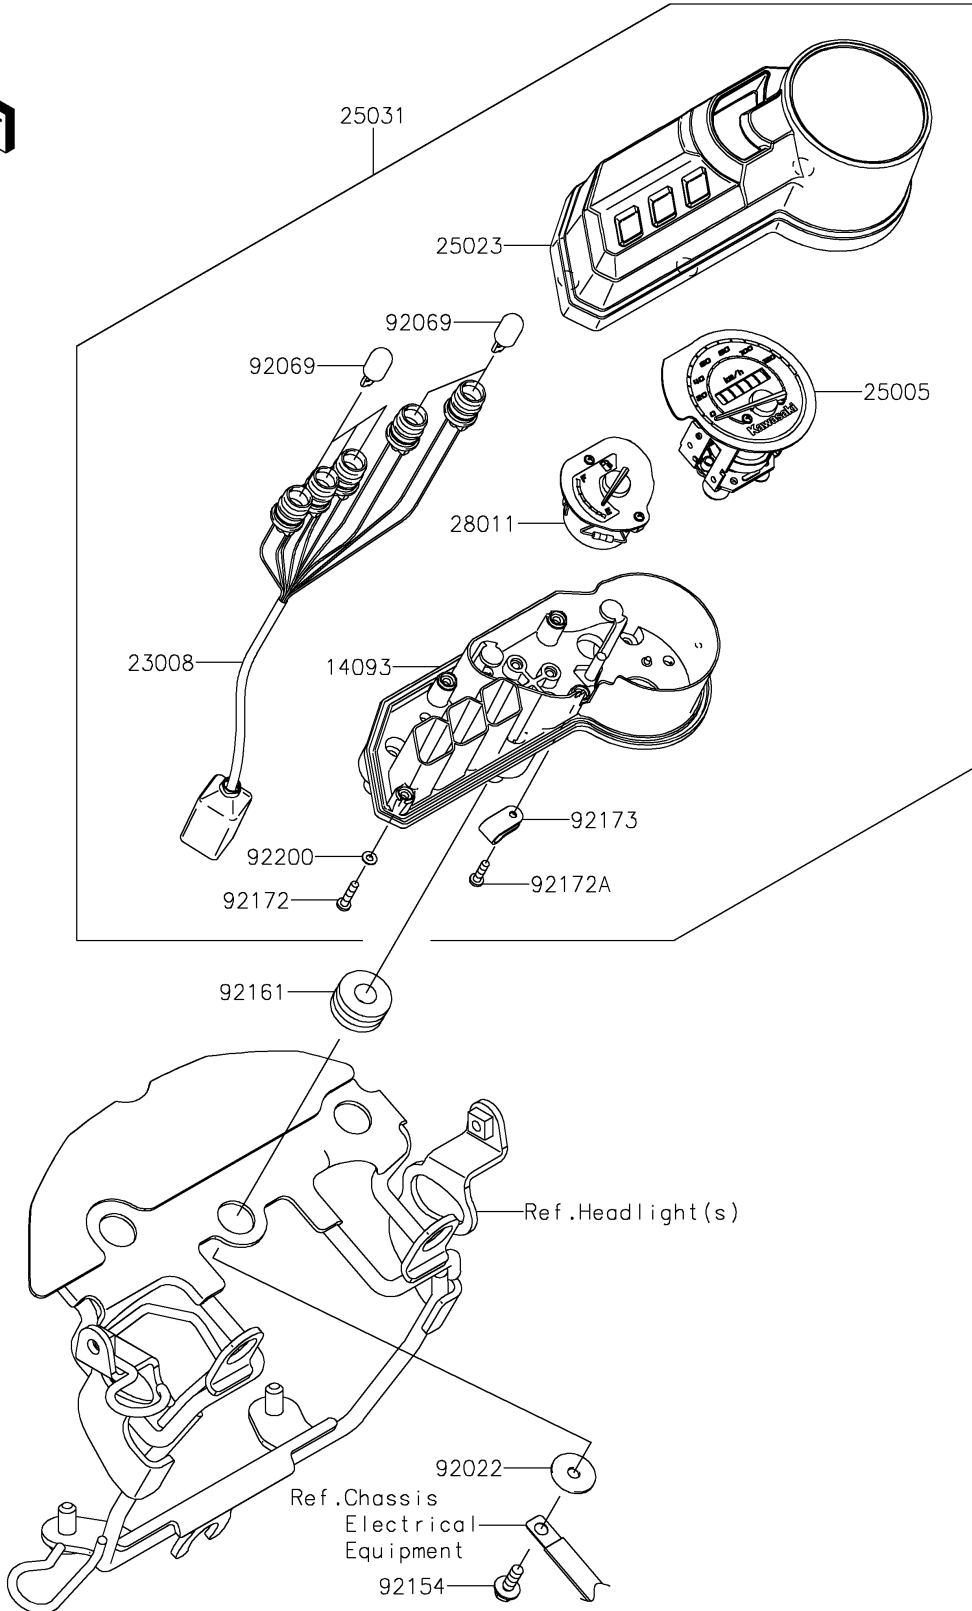

2020 KLX®150L PARTS DIAGRAM

Meter(s)

F2530

2020 KLX®150L PARTS LIST

Meter(s)

ITEM NAME	PART NUMBER	QUANTITY
COVER (Ref # 14093)	14093-0471	1
SOCKET-ASSY (Ref # 23008)	23008-0175	1
SPEEDOMETER (Ref # 25005)	25005-0138	1
COVER-METER CASE (Ref # 25023)	25023-0123	1
METER-ASSY,KPH (Ref # 25031)	25031-0779	1
METER (Ref # 28011)	28011-0657	1
WASHER,5.5X20X1.2 (Ref # 92022)	92022-104	3
BULB,12V 1.7W,T10 (Ref # 92069)	92069-0100	5
BOLT,FLANGED,5X14 (Ref # 92154)	92154-0458	3
DAMPER,10X24X12 (Ref # 92161)	92161-2112	3
SCREW,3X12 (Ref # 92172)	92172-1103	5
SCREW (Ref # 92172A)	92172-1104	1
CLAMP (Ref # 92173)	92173-1577	1
WASHER (Ref # 92200)	92200-1823	5