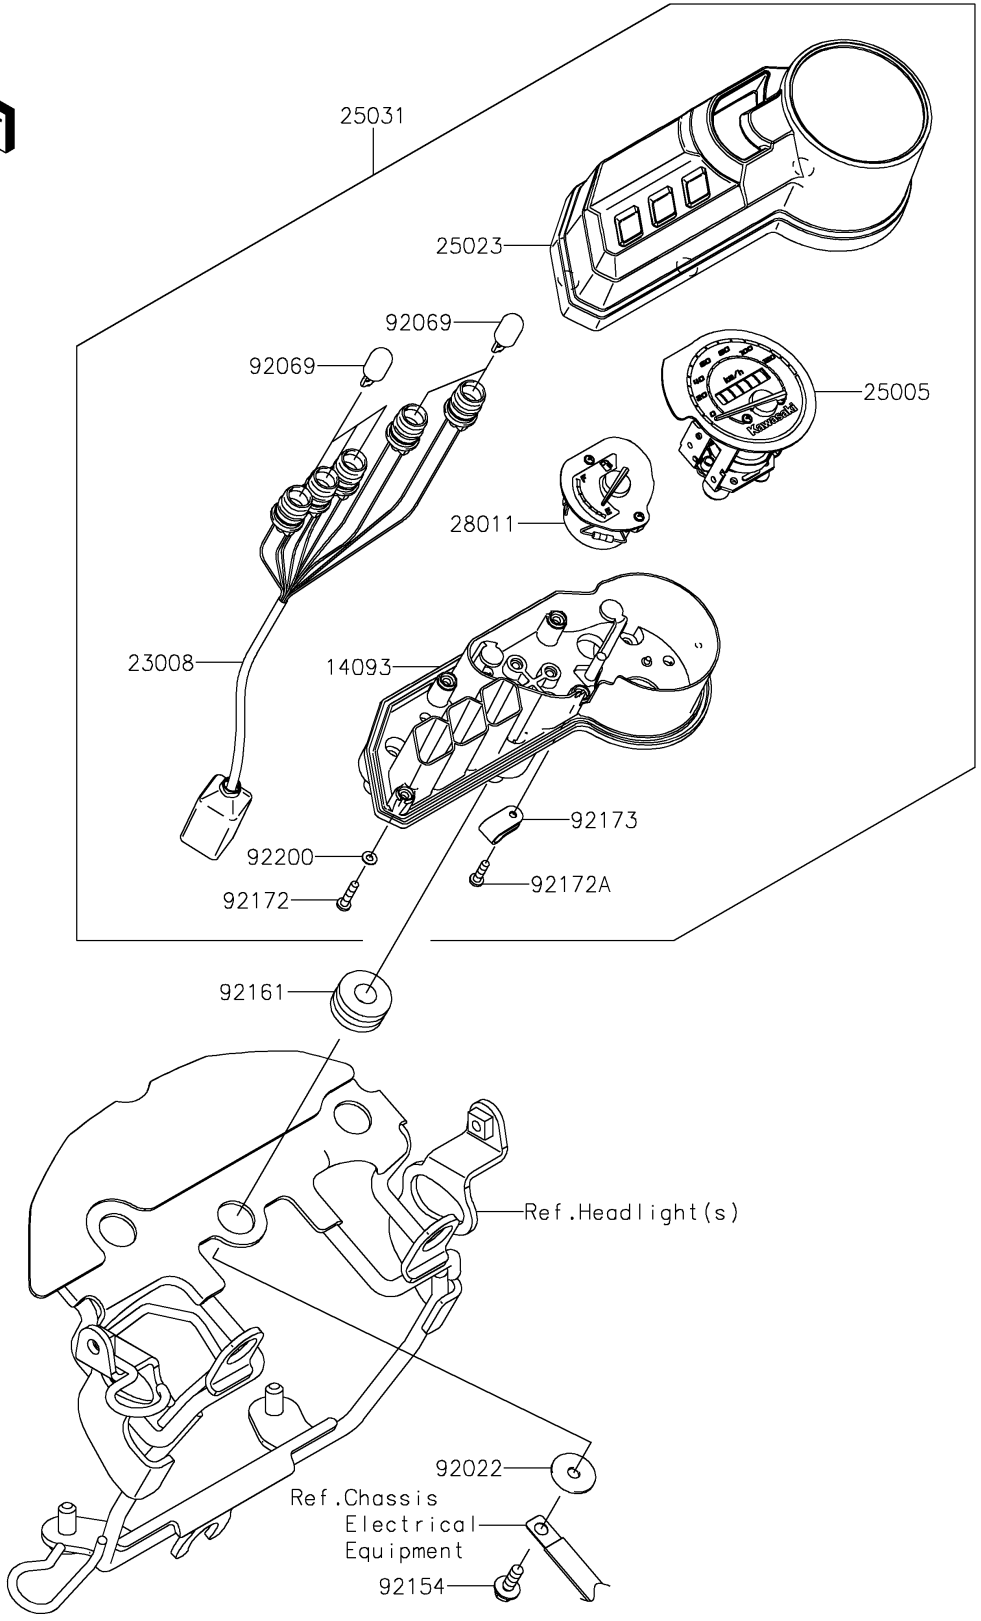

2020 KLX®150L PARTS DIAGRAM

Meter(s)

F2530

2020 KLX®150L PARTS LIST

Meter(s)

ITEM NAME	PART NUMBER	QUANTITY
COVER (Ref # 14093)	14093-0471	1
SOCKET-ASSY (Ref # 23008)	23008-0175	1
SPEEDOMETER (Ref # 25005)	25005-0138	1
COVER-METER CASE (Ref # 25023)	25023-0123	1
METER-ASSY,KPH (Ref # 25031)	25031-0779	1
METER (Ref # 28011)	28011-0657	1
WASHER,5.5X20X1.2 (Ref # 92022)	92022-104	3
BULB,12V 1.7W,T10 (Ref # 92069)	92069-0100	5
BOLT,FLANGED,5X14 (Ref # 92154)	92154-0458	3
DAMPER,10X24X12 (Ref # 92161)	92161-2112	3
SCREW,3X12 (Ref # 92172)	92172-1103	5
SCREW (Ref # 92172A)	92172-1104	1
CLAMP (Ref # 92173)	92173-1577	1
WASHER (Ref # 92200)	92200-1823	5