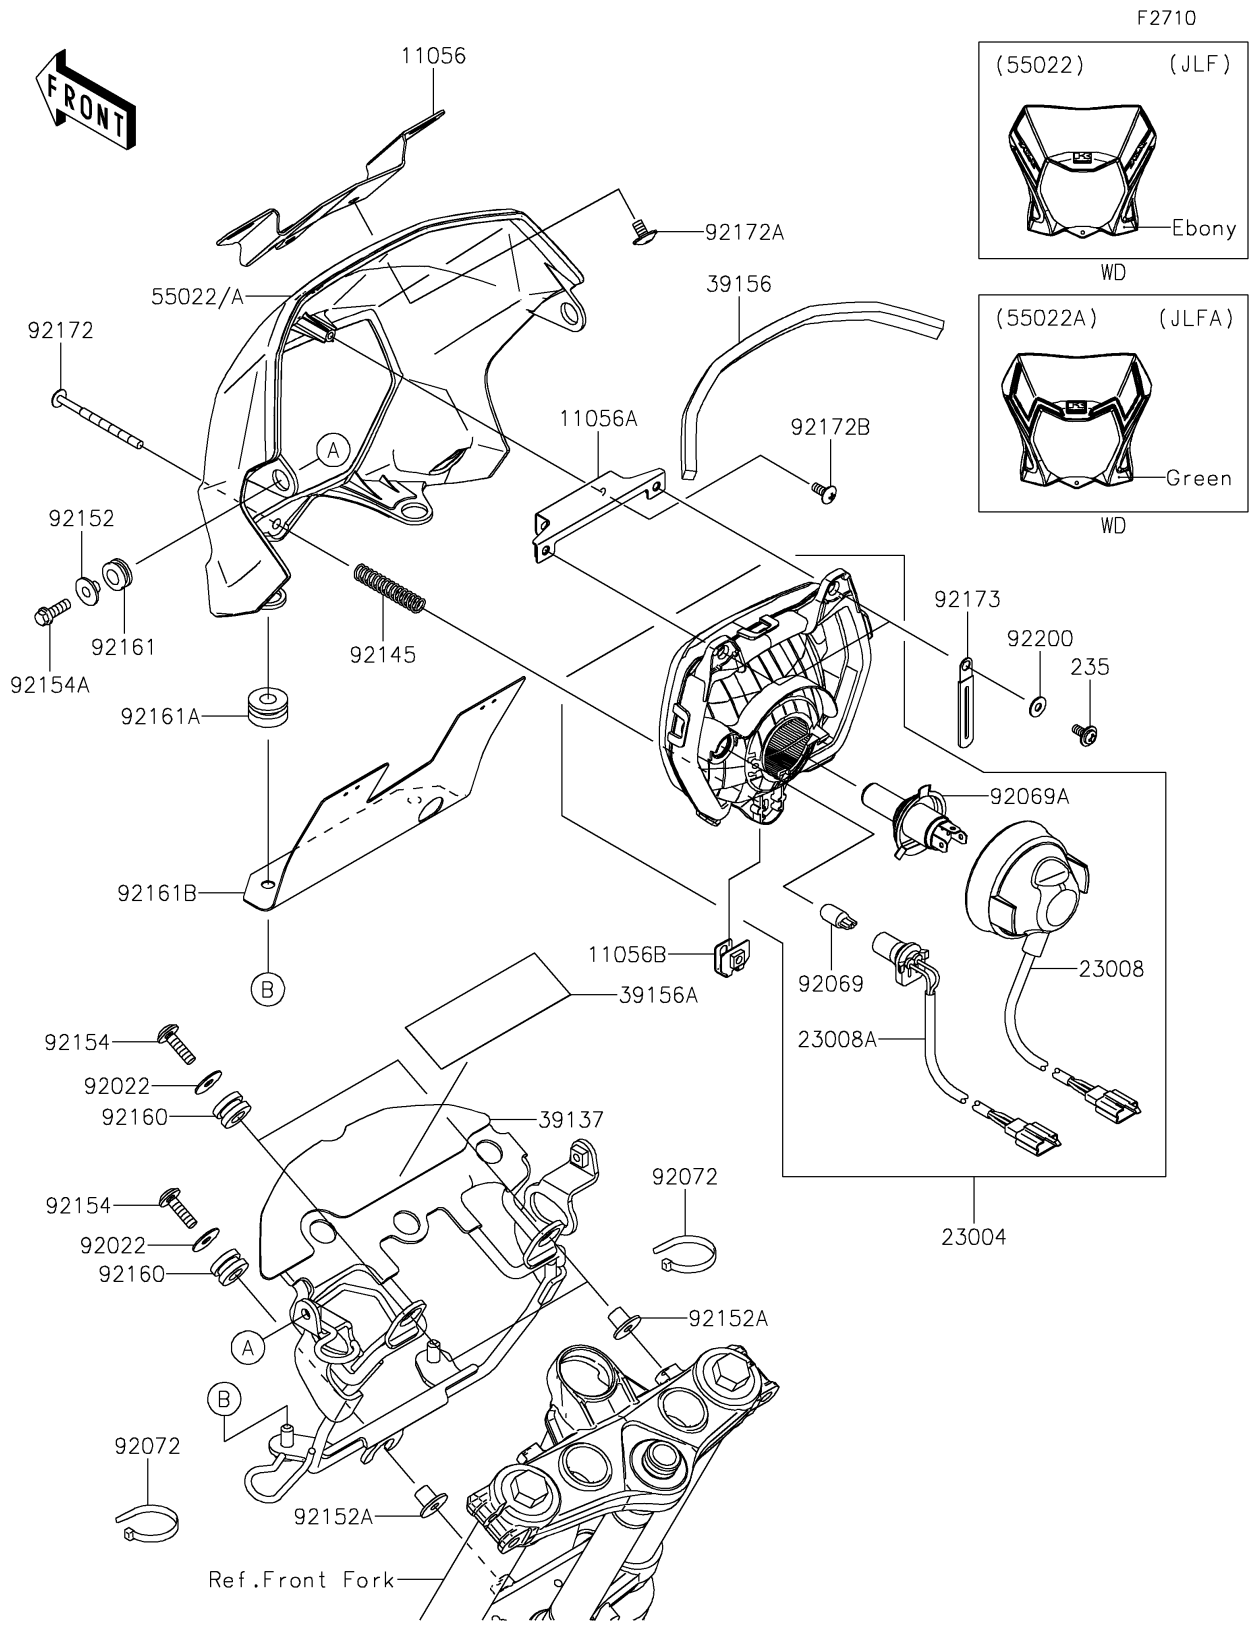

2020 KLX®150L PARTS DIAGRAM

Headlight(s)

2020 KLX®150L PARTS LIST

Headlight(s)

ITEM NAME	PART NUMBER	QUANTITY
BRACKET (Ref # 11056)	11056-7198	1
BRACKET (Ref # 11056A)	11056-7216	1
BRACKET (Ref # 11056B)	11056-7968	1
LAMP-HEAD (Ref # 23004)	23004-0357	1
SOCKET-ASSY,HEAD LAMP (Ref # 23008)	23008-0173	1
SOCKET-ASSY,POSITION LAMP (Ref # 23008A)	23008-0174	1
SCREW-PAN-WP-CROS,5X12 (Ref # 235)	235AA0512	2
STAY-COMP,HEAD LAMP (Ref # 39137)	39137-0674	1
PAD,10X260X7 (Ref # 39156)	39156-1857	1
PAD,35X110 (Ref # 39156A)	39156-2305	1
COVER-HEAD LAMP,EBONY (Ref # 55022)	55022-5339-6C	1
WASHER,PLAIN,6.5X20X1 (Ref # 92022)	92022-165	3
BULB,12V 5W (Ref # 92069)	92069-0059	1
BULB,12V35/35W (Ref # 92069A)	92069-0086	1
BAND,L=220 (Ref # 92072)	92072-0044	2
SPRING (Ref # 92145)	92145-1645	1
COLLAR (Ref # 92152)	92152-0295	2
COLLAR,6.5X10X13.1 (Ref # 92152A)	92152-2494	3
BOLT,SOCKET,6X22 (Ref # 92154)	92154-3758	3
BOLT,FLANGED,6X18 (Ref # 92154A)	92154-3761	2
DAMPER,10X20X12 (Ref # 92160)	92160-1167	3
DAMPER,10X18X7.5 (Ref # 92161)	92161-1535	2
DAMPER,7.5X22X11 (Ref # 92161A)	92161-1536	2
DAMPER (Ref # 92161B)	92161-2115	1
SCREW,5X70 (Ref # 92172)	92172-0909	1
SCREW,CROS,6X10 (Ref # 92172A)	92172-1254	3
SCREW,CROS,5X10 (Ref # 92172B)	92172-1255	2
CLAMP (Ref # 92173)	92173-1424	2
WASHER,5.2X13X1 (Ref # 92200)	92200-1694	2