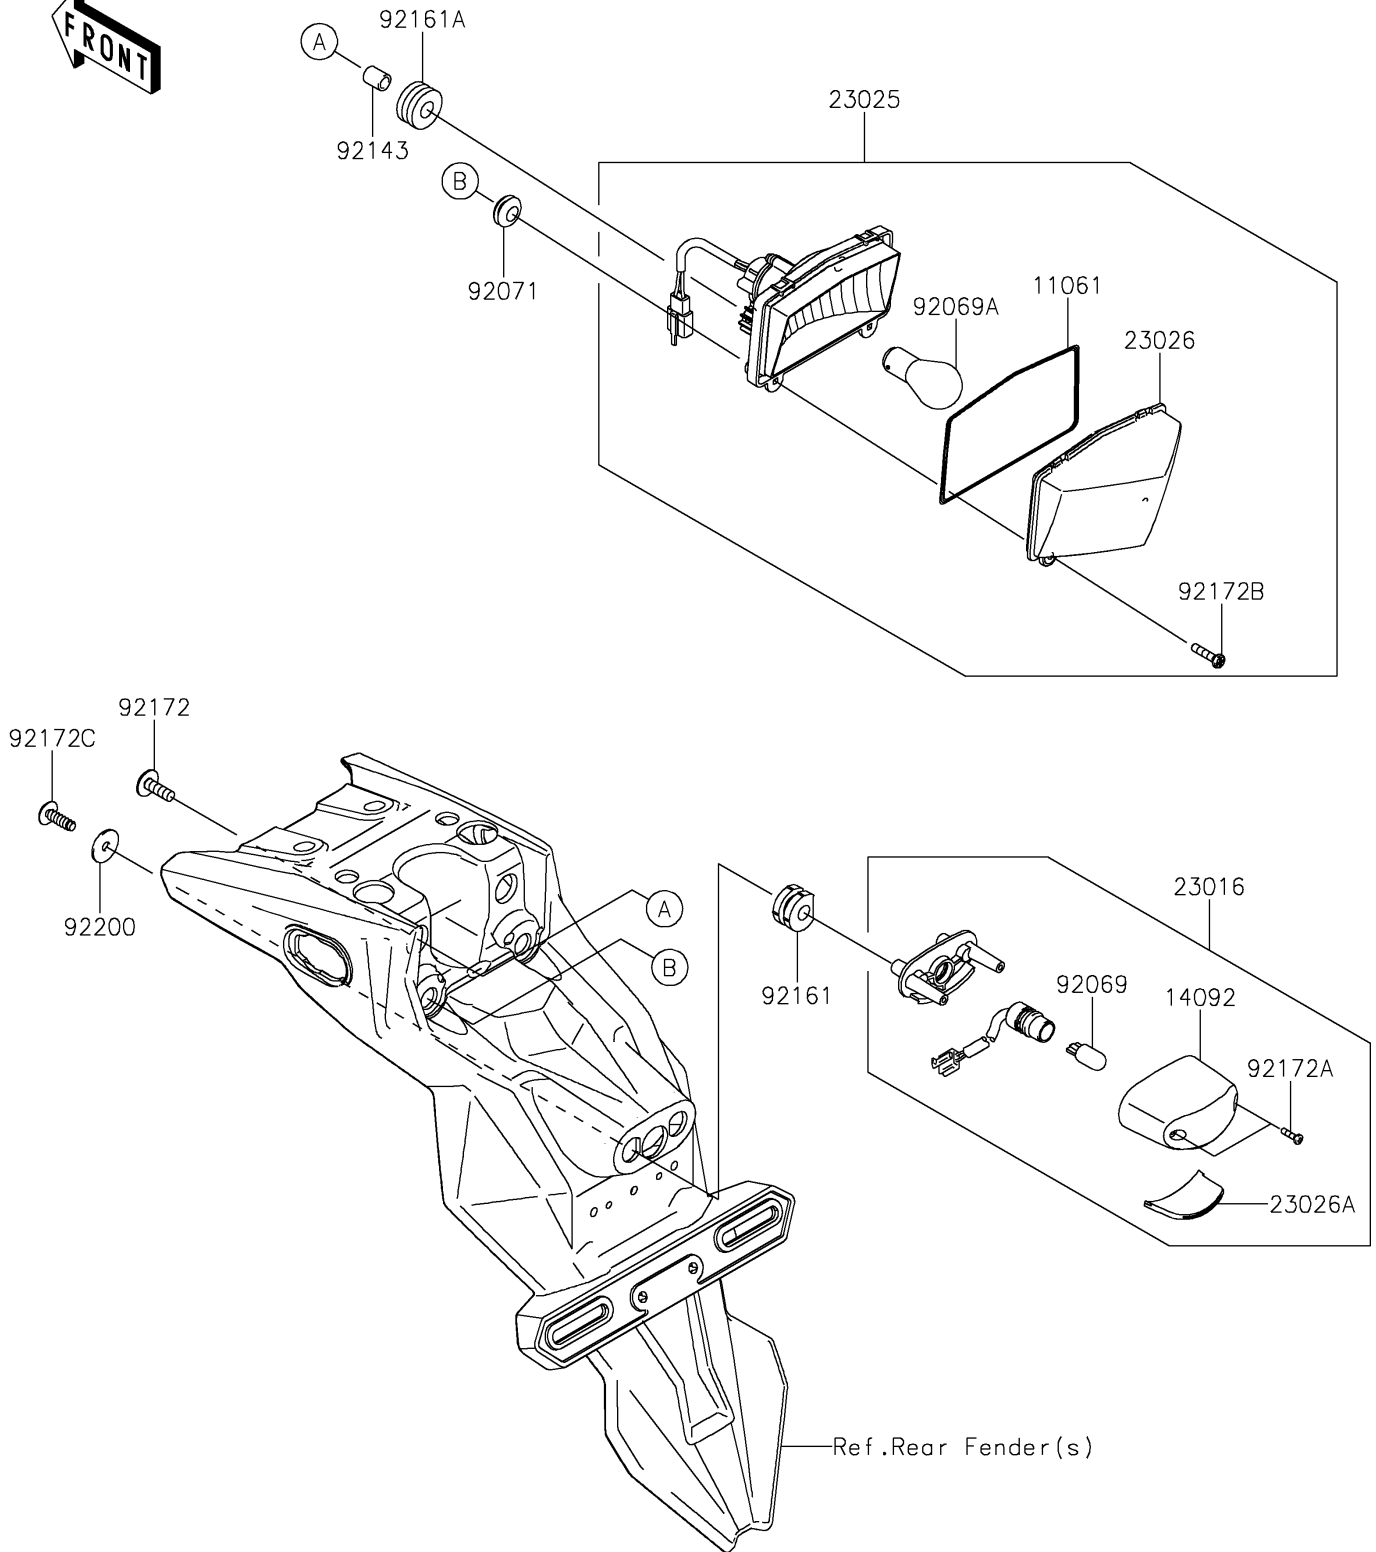

2020 KLX®150L PARTS DIAGRAM

Taillight(s)

F2720

2020 KLX®150L PARTS LIST

Taillight(s)

| ITEM NAME | PART NUMBER | QUANTITY |
|---------------------------------------|-------------|----------|
| GASKET, TAIL LAMP LENS (Ref # 11061) | 11061-0393 | 1 |
| COVER, LICENSE LAMP (Ref # 14092) | 14092-0001 | 1 |
| LAMP-ASSY, LICENCE (Ref # 23016) | 23016-0608 | 1 |
| LAMP-TAIL (Ref # 23025) | 23025-0355 | 1 |
| LENS, TAIL LAMP (Ref # 23026) | 23026-0024 | 1 |
| LENS, LICENCE LAMP (Ref # 23026A) | 23026-0028 | 1 |
| BULB, 12V 5W (Ref # 92069) | 92069-1016 | 1 |
| BULB, 12V 21/5W (Ref # 92069A) | 92069-1084 | 1 |
| GROMMET (Ref # 92071) | 92071-024 | 2 |
| COLLAR, 6.8X10X13 (Ref # 92143) | 92143-1825 | 2 |
| DAMPER (Ref # 92161) | 92161-0776 | 2 |
| DAMPER, 10X24X12 (Ref # 92161A) | 92161-2112 | 2 |
| SCREW, 6X18 (Ref # 92172) | 92172-0192 | 2 |
| SCREW, TAPPING, 2.9X13 (Ref # 92172A) | 92172-0343 | 2 |
| SCREW, 4.2X19 (Ref # 92172B) | 92172-0411 | 2 |
| SCREW, 5X16 (Ref # 92172C) | 92172-0834 | 2 |
| WASHER, 5.5X20X1.2 (Ref # 92200) | 92200-0585 | 2 |