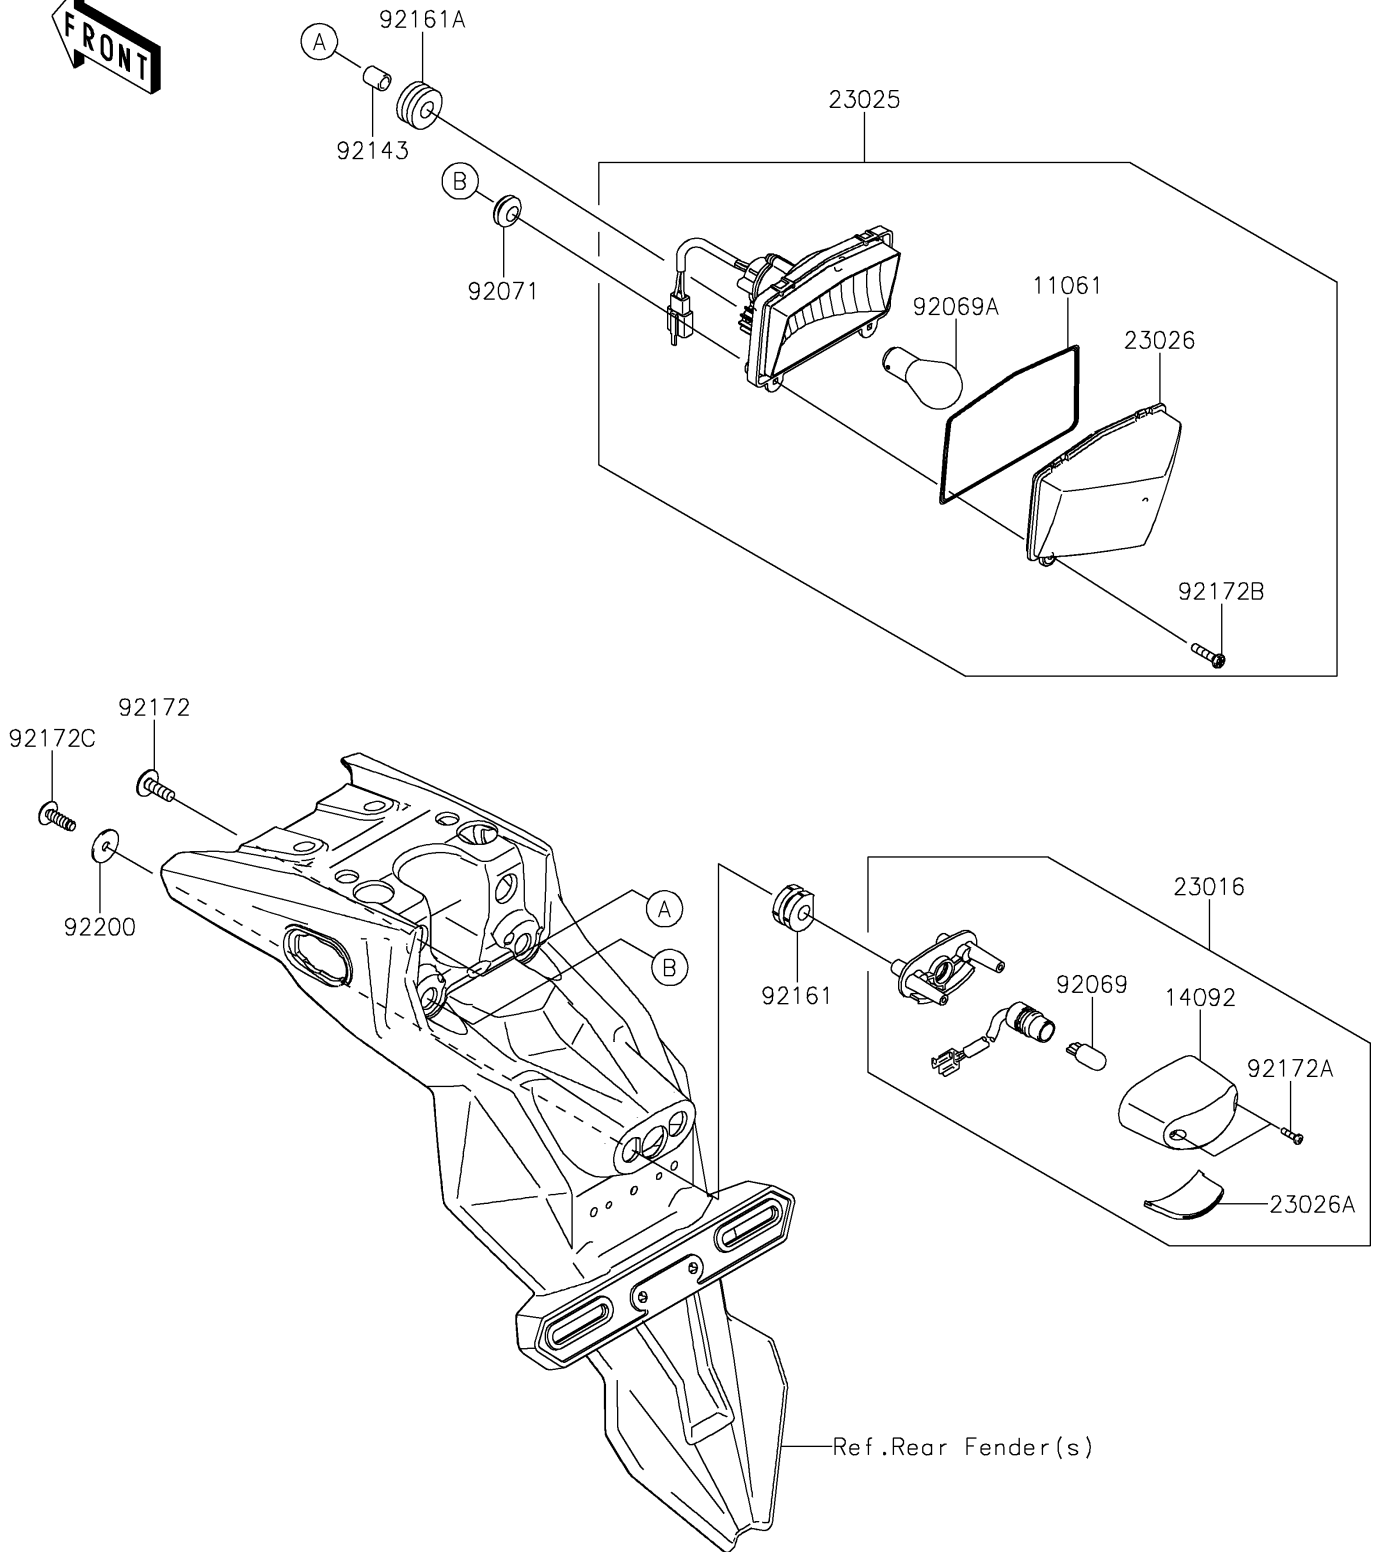

2020 KLX®150L PARTS DIAGRAM

Taillight(s)

F2720

2020 KLX®150L PARTS LIST

Taillight(s)

ITEM NAME	PART NUMBER	QUANTITY
GASKET, TAIL LAMP LENS (Ref # 11061)	11061-0393	1
COVER, LICENSE LAMP (Ref # 14092)	14092-0001	1
LAMP-ASSY, LICENCE (Ref # 23016)	23016-0608	1
LAMP-TAIL (Ref # 23025)	23025-0355	1
LENS, TAIL LAMP (Ref # 23026)	23026-0024	1
LENS, LICENCE LAMP (Ref # 23026A)	23026-0028	1
BULB, 12V 5W (Ref # 92069)	92069-1016	1
BULB, 12V 21/5W (Ref # 92069A)	92069-1084	1
GROMMET (Ref # 92071)	92071-024	2
COLLAR, 6.8X10X13 (Ref # 92143)	92143-1825	2
DAMPER (Ref # 92161)	92161-0776	2
DAMPER, 10X24X12 (Ref # 92161A)	92161-2112	2
SCREW, 6X18 (Ref # 92172)	92172-0192	2
SCREW, TAPPING, 2.9X13 (Ref # 92172A)	92172-0343	2
SCREW, 4.2X19 (Ref # 92172B)	92172-0411	2
SCREW, 5X16 (Ref # 92172C)	92172-0834	2
WASHER, 5.5X20X1.2 (Ref # 92200)	92200-0585	2