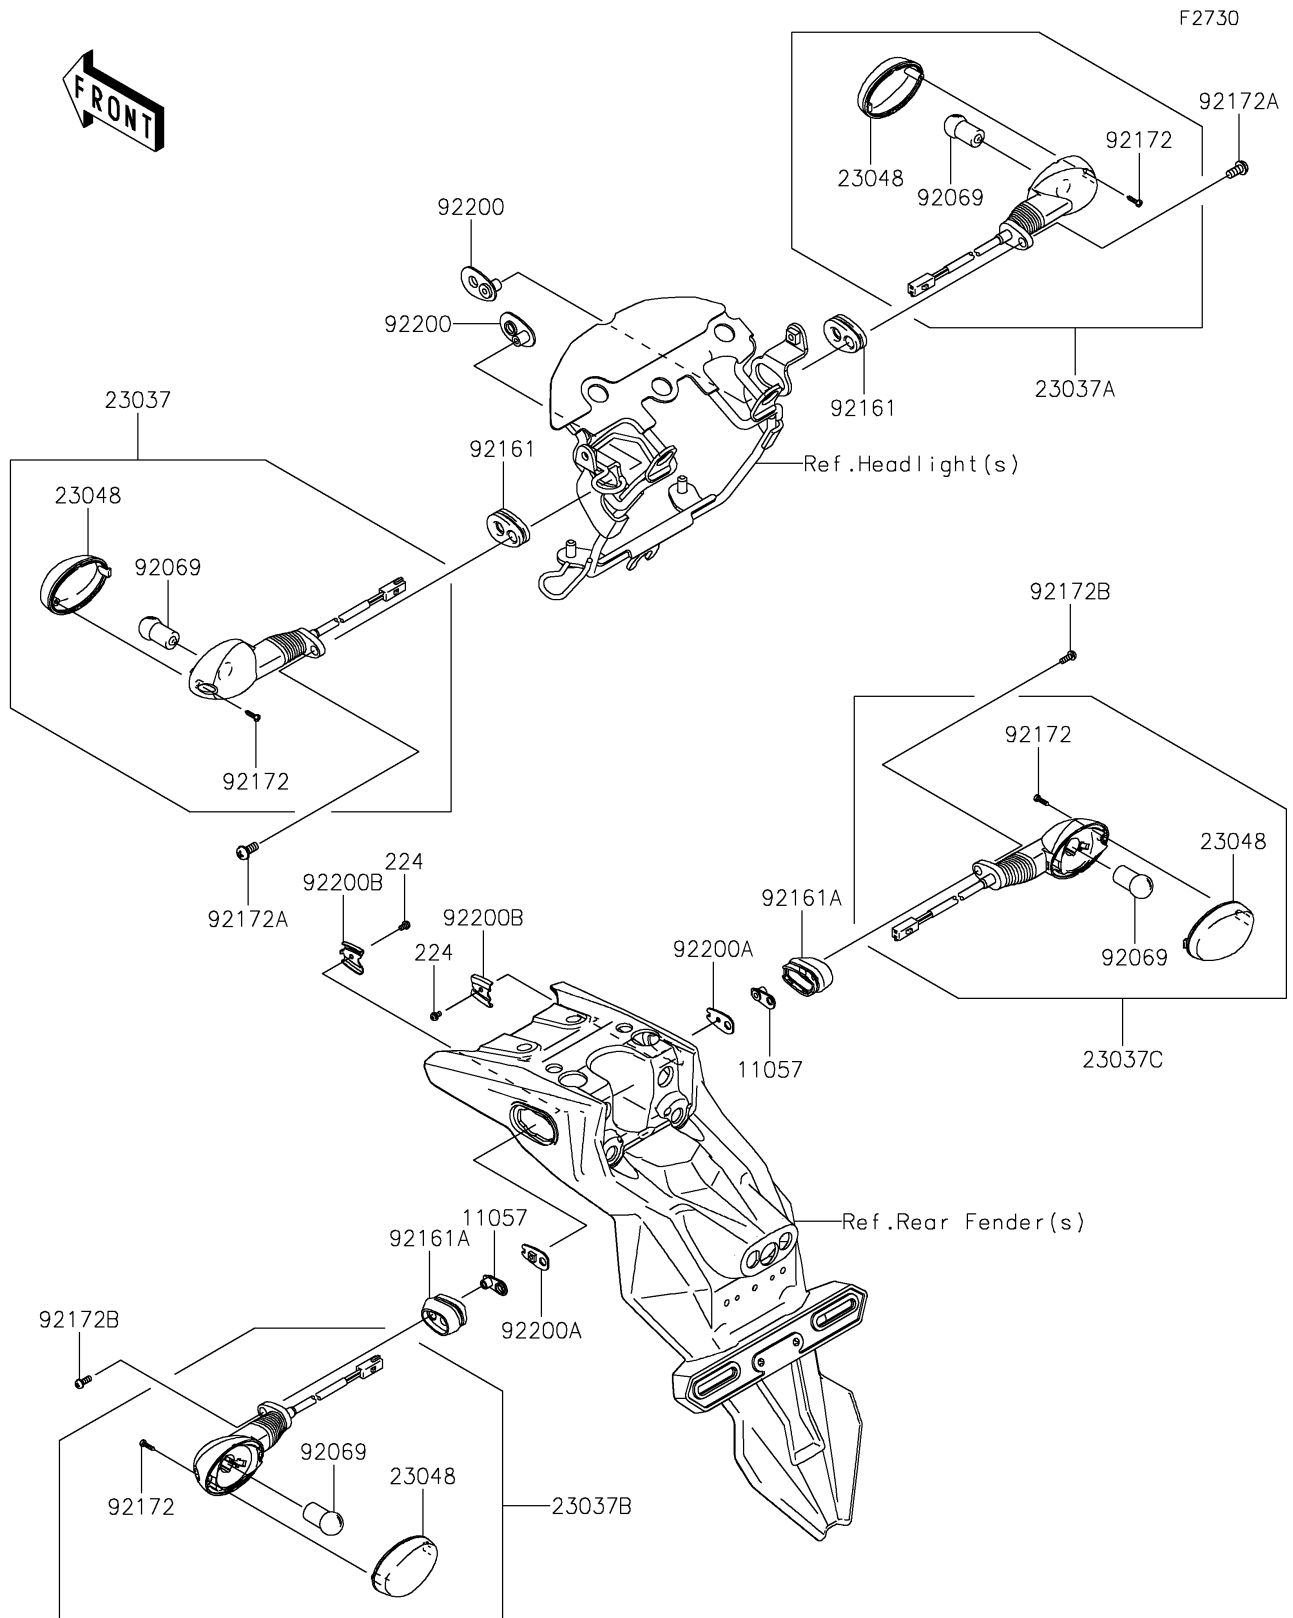

2020 KLX®150L PARTS DIAGRAM

Turn Signals

2020 KLX®150L PARTS LIST

Turn Signals

ITEM NAME	PART NUMBER	QUANTITY
BRACKET (Ref # 11057)	11057-1618	2
SCREW-PAN-WP-CROS,4X8 (Ref # 224)	224AB0408	2
LAMP-ASSY-SIGNAL,FR,LH (Ref # 23037)	23037-0372	1
LAMP-ASSY-SIGNAL,FR,RH (Ref # 23037A)	23037-0373	1
LAMP-ASSY-SIGNAL,RR,LH (Ref # 23037B)	23037-0374	1
LAMP-ASSY-SIGNAL,RR,RH (Ref # 23037C)	23037-0375	1
LENS-SIGNAL LAMP (Ref # 23048)	23048-0033	4
BULB,12V 10W (Ref # 92069)	92069-0003	4
DAMPER,MOUNT,FR (Ref # 92161)	92161-2113	2
DAMPER,MOUNT,RR (Ref # 92161A)	92161-2114	2
SCREW,TAPPING,2.9X13 (Ref # 92172)	92172-0343	4
SCREW,6X14 (Ref # 92172A)	92172-0497	2
SCREW-PAN-WP-CROS,6X14 (Ref # 92172B)	92172-1256	2
WASHER (Ref # 92200)	92200-0874	2
WASHER,W/NUT,M4 (Ref # 92200A)	92200-1978	2
WASHER (Ref # 92200B)	92200-1979	2