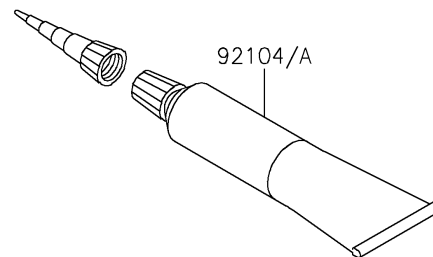

2020 KLX®150L PARTS DIAGRAM

Owner's Tools

F2810

2020 KLX®150L PARTS LIST

Owner's Tools

ITEM NAME	PART NUMBER	QUANTITY
TOOL-KIT (Ref # 56007)	56007-0084	1
BAG,TOOL (Ref # 56008)	56008-0024	1
GASKET-LIQUID,TB1211F,CLEAR (Ref # 92104)	92104-0004	1
GASKET-LIQUID,TB1216B,BLACK (Ref # 92104A)	92104-1064	1
GRIP-SCREW DRIVER (Ref # 92106)	92106-0002	1
TOOL-DRIVER,#2PHILLIPS (Ref # 92107)	92107-0014	1
TOOL-WRENCH,BOX,16X17 (Ref # 92110)	92110-0050	1
TOOL-WRENCH,OPEN END,14X17 (Ref # 92110A)	92110-0053	1
TOOL-PLIERS (Ref # 92112)	92112-0005	1