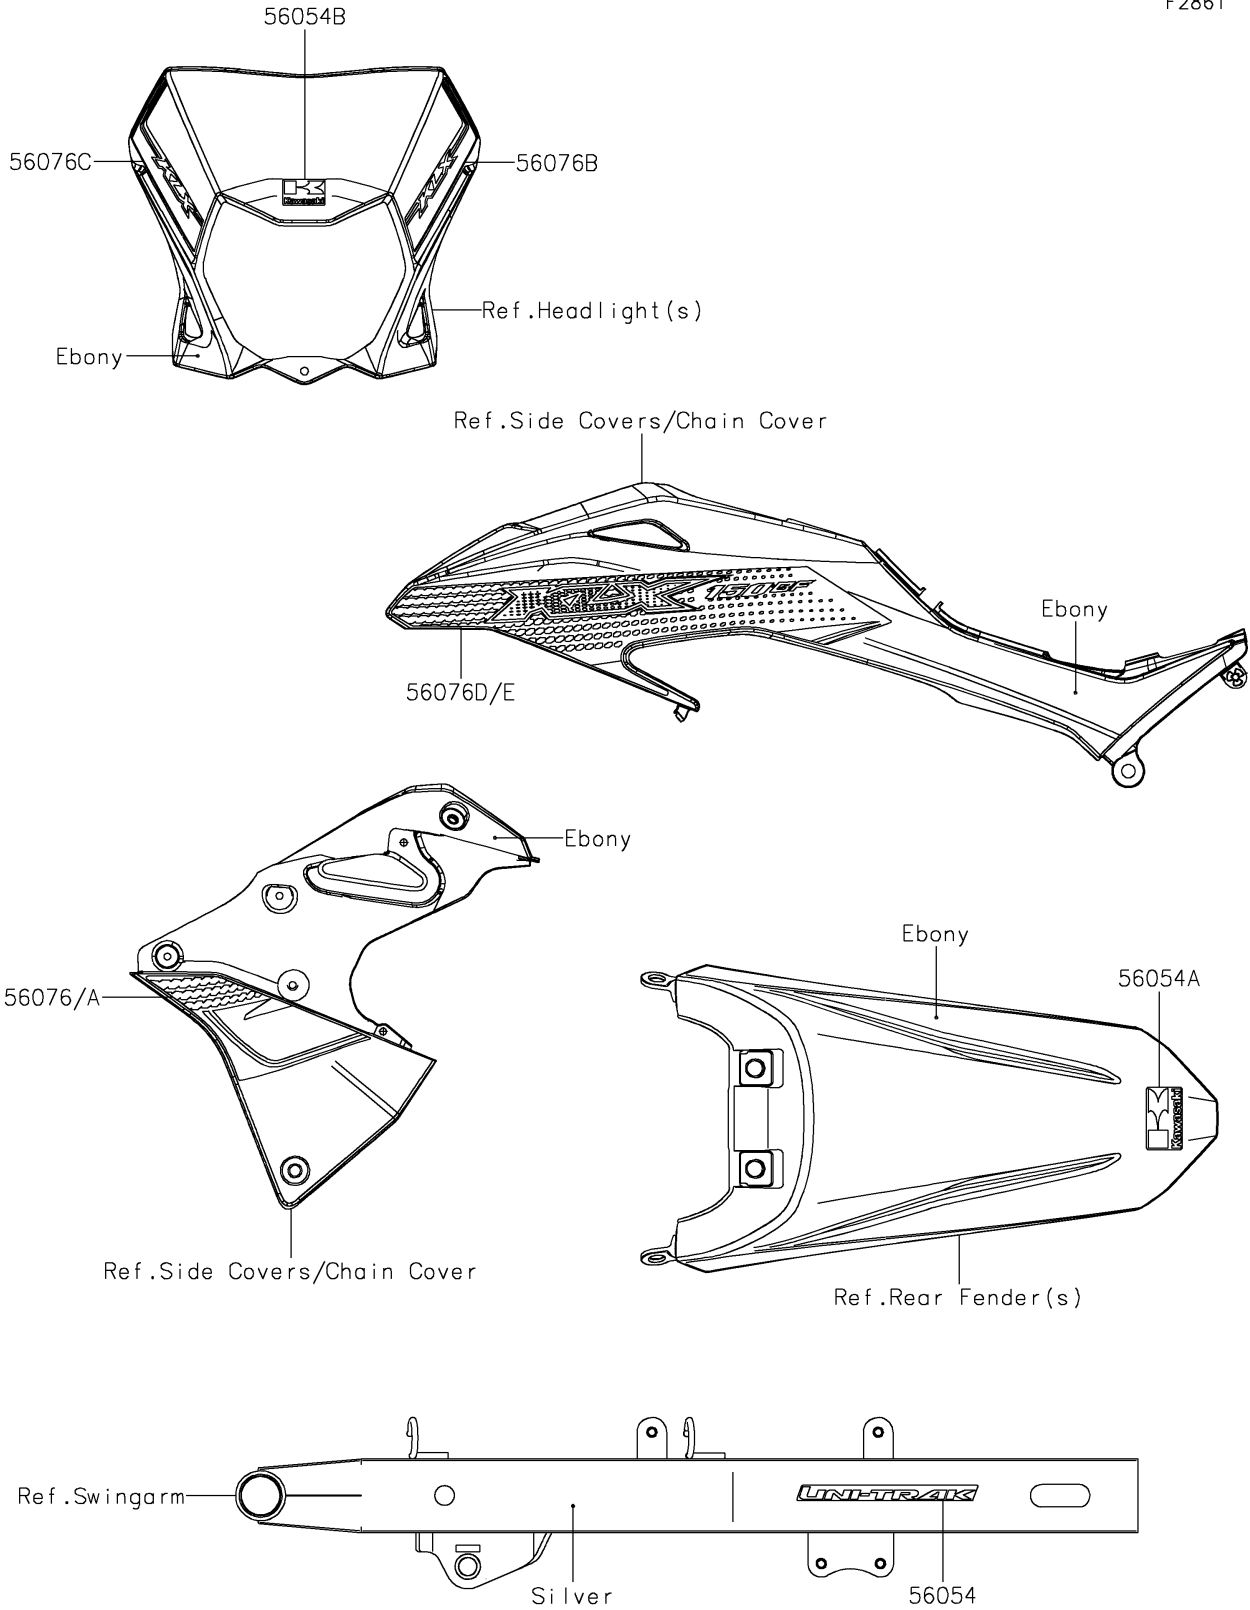

2020 KLX®150L PARTS DIAGRAM

Decals(Ebony)(JLF)

F2861

2020 KLX®150L PARTS LIST

Decals(Ebony)(JLF)

ITEM NAME	PART NUMBER	QUANTITY
MARK,UNI-TRAK (Ref # 56054)	56054-1540	2
MARK,RR FENDER,K (Ref # 56054A)	56054-2453	1
MARK,HEAD LAMP COVER,K (Ref # 56054B)	56054-2454	1
PATTERN,SHROUD,LH,LWR (Ref # 56076)	56076-0055	1
PATTERN,SHROUD,RH,LWR (Ref # 56076A)	56076-0056	1
PATTERN,HEAD LAMP COVER,LH (Ref # 56076B)	56076-0059	1
PATTERN,HEAD LAMP COVER,RH (Ref # 56076C)	56076-0060	1
PATTERN,SHROUD,LH,UPP (Ref # 56076D)	56076-0141	1
PATTERN,SHROUD,RH,UPP (Ref # 56076E)	56076-0142	1