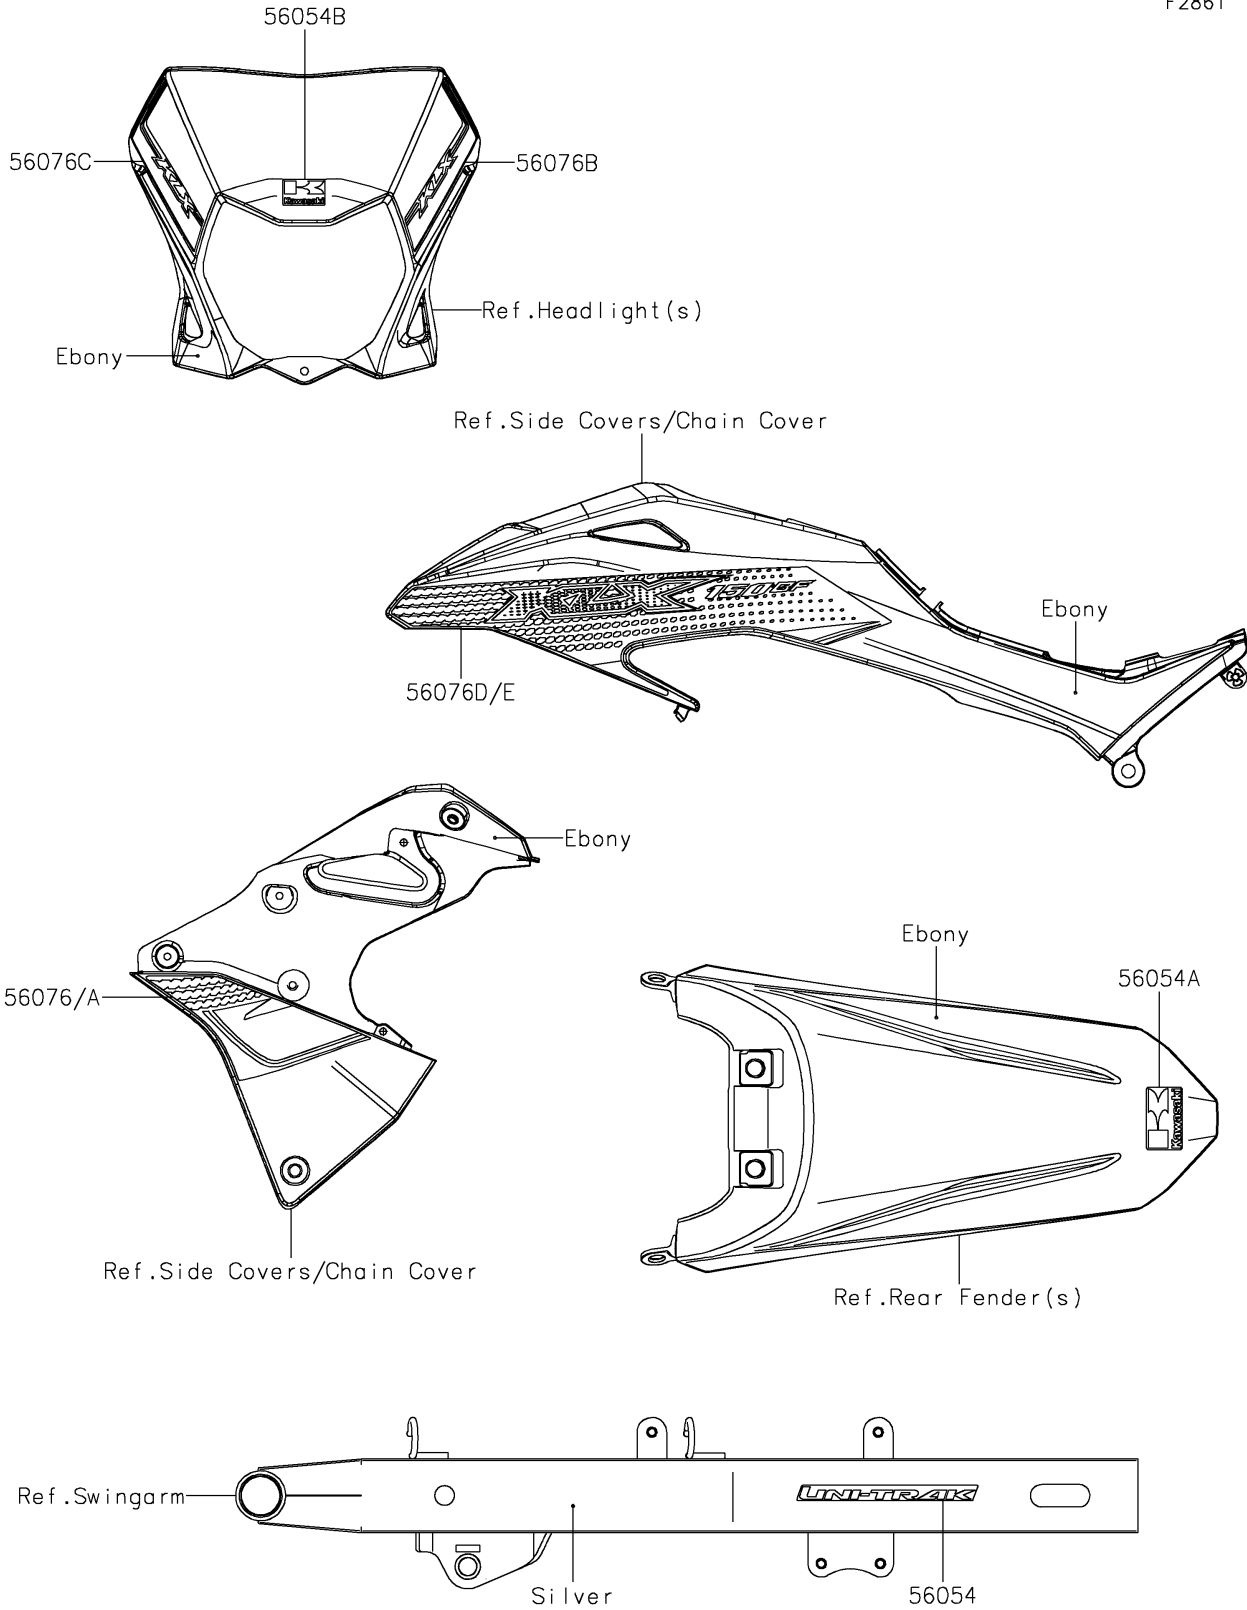

2020 KLX®150L PARTS DIAGRAM

Decals(Ebony)(JLF)

F2861

2020 KLX®150L PARTS LIST

Decals(Ebony)(JLF)

ITEM NAME	PART NUMBER	QUANTITY
MARK,UNI-TRAK (Ref # 56054)	56054-1540	2
MARK,RR FENDER,K (Ref # 56054A)	56054-2453	1
MARK,HEAD LAMP COVER,K (Ref # 56054B)	56054-2454	1
PATTERN,SHROUD,LH,LWR (Ref # 56076)	56076-0055	1
PATTERN,SHROUD,RH,LWR (Ref # 56076A)	56076-0056	1
PATTERN,HEAD LAMP COVER,LH (Ref # 56076B)	56076-0059	1
PATTERN,HEAD LAMP COVER,RH (Ref # 56076C)	56076-0060	1
PATTERN,SHROUD,LH,UPP (Ref # 56076D)	56076-0141	1
PATTERN,SHROUD,RH,UPP (Ref # 56076E)	56076-0142	1