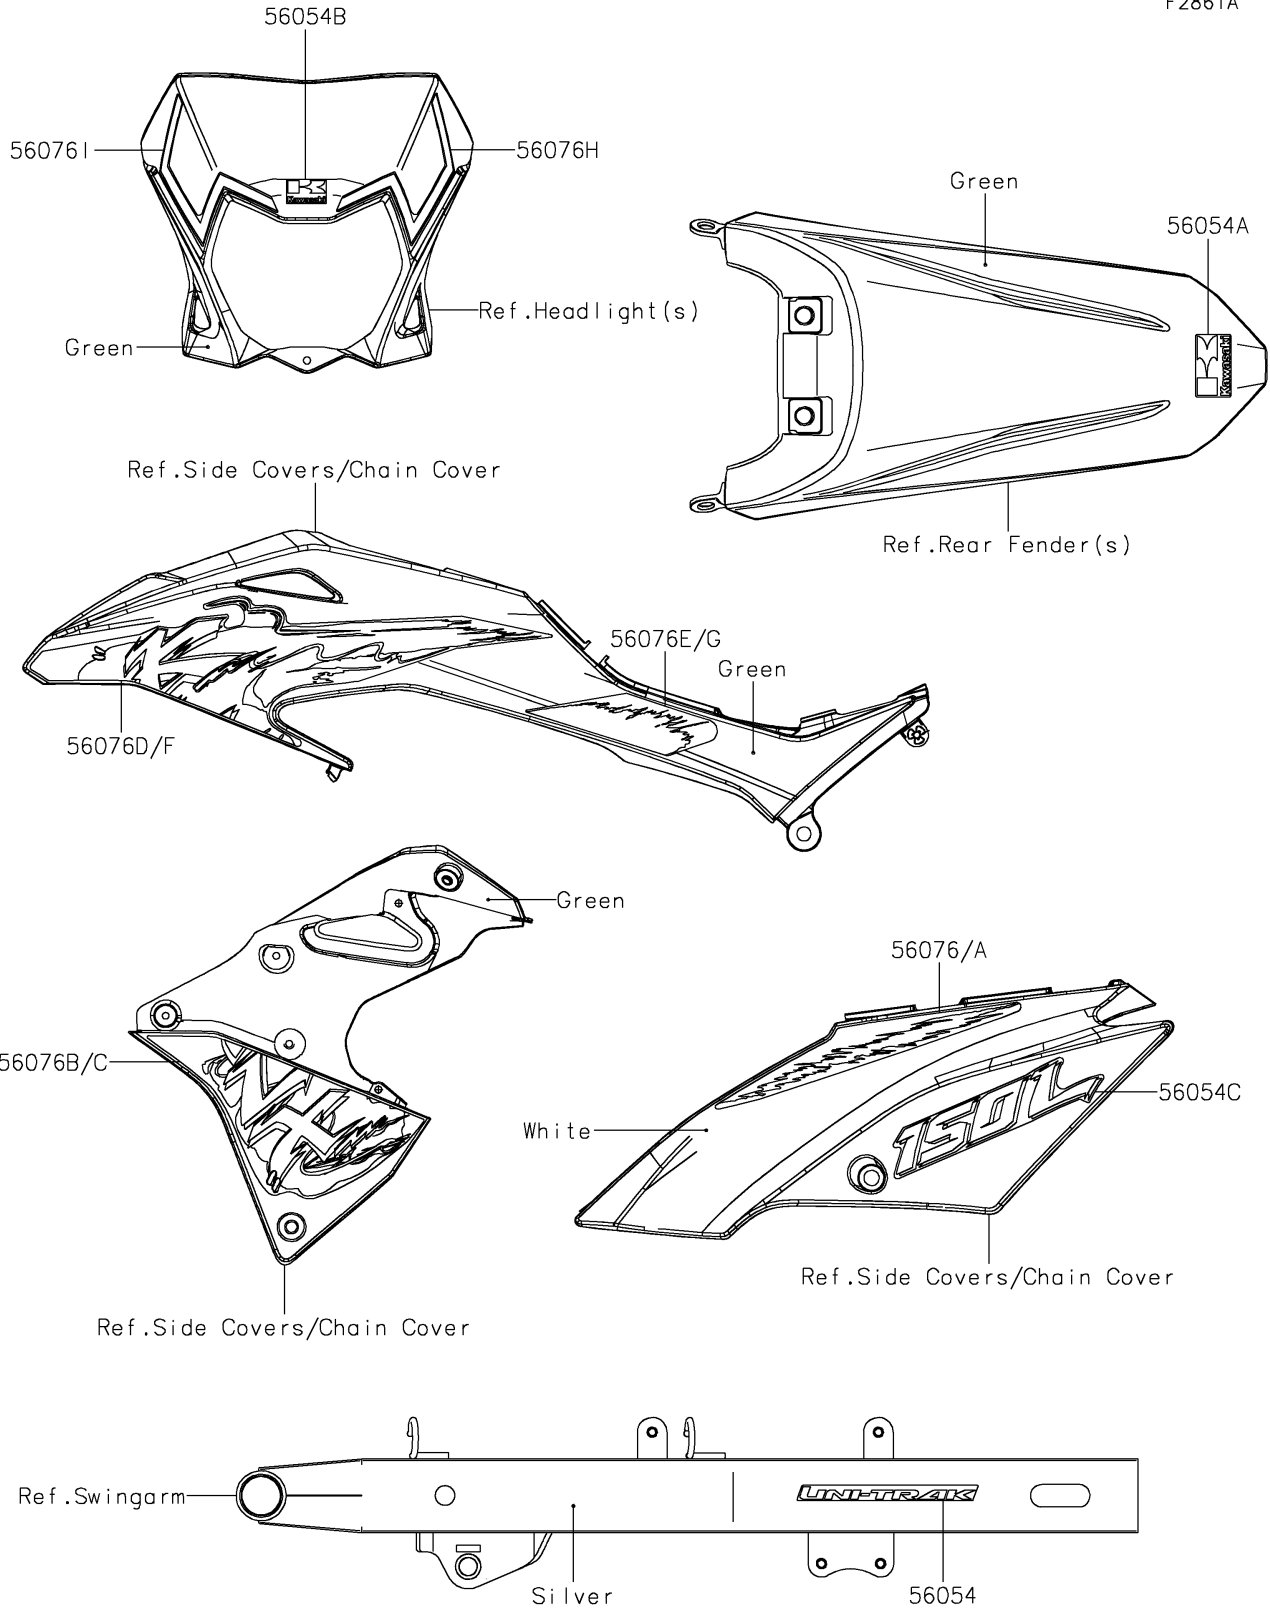

2020 KLX®150L PARTS DIAGRAM

Decals(Green)(JLFA)

F2861A

2020 KLX®150L PARTS LIST

Decals(Green)(JLFA)

ITEM NAME	PART NUMBER	QUANTITY
MARK,UNI-TRAK (Ref # 56054)	56054-1540	2
MARK,RR FENDER,K (Ref # 56054A)	56054-2451	1
MARK,HEAD LAMP COVER,K (Ref # 56054B)	56054-2452	1
MARK,SIDE COVER,150L (Ref # 56054C)	56054-2685	2
PATTERN,SIDE COVER,LH (Ref # 56076)	56076-0785	1
PATTERN,SIDE COVER,RH (Ref # 56076A)	56076-0786	1
PATTERN,SHROUD,LWR,LH (Ref # 56076B)	56076-0787	1
PATTERN,SHROUD,LWR,RH (Ref # 56076C)	56076-0788	1
PATTERN,SHROUD,UPP,LH,FR (Ref # 56076D)	56076-0789	1
PATTERN,SHROUD,UPP,LH,RR (Ref # 56076E)	56076-0790	1
PATTERN,SHROUD,UPP,RH,FR (Ref # 56076F)	56076-0791	1
PATTERN,SHROUD,UPP,RH,RR (Ref # 56076G)	56076-0792	1
PATTERN,HEAD LAMP COVER,LH (Ref # 56076H)	56076-0793	1
PATTERN,HEAD LAMP COVER,RH (Ref # 56076I)	56076-0794	1