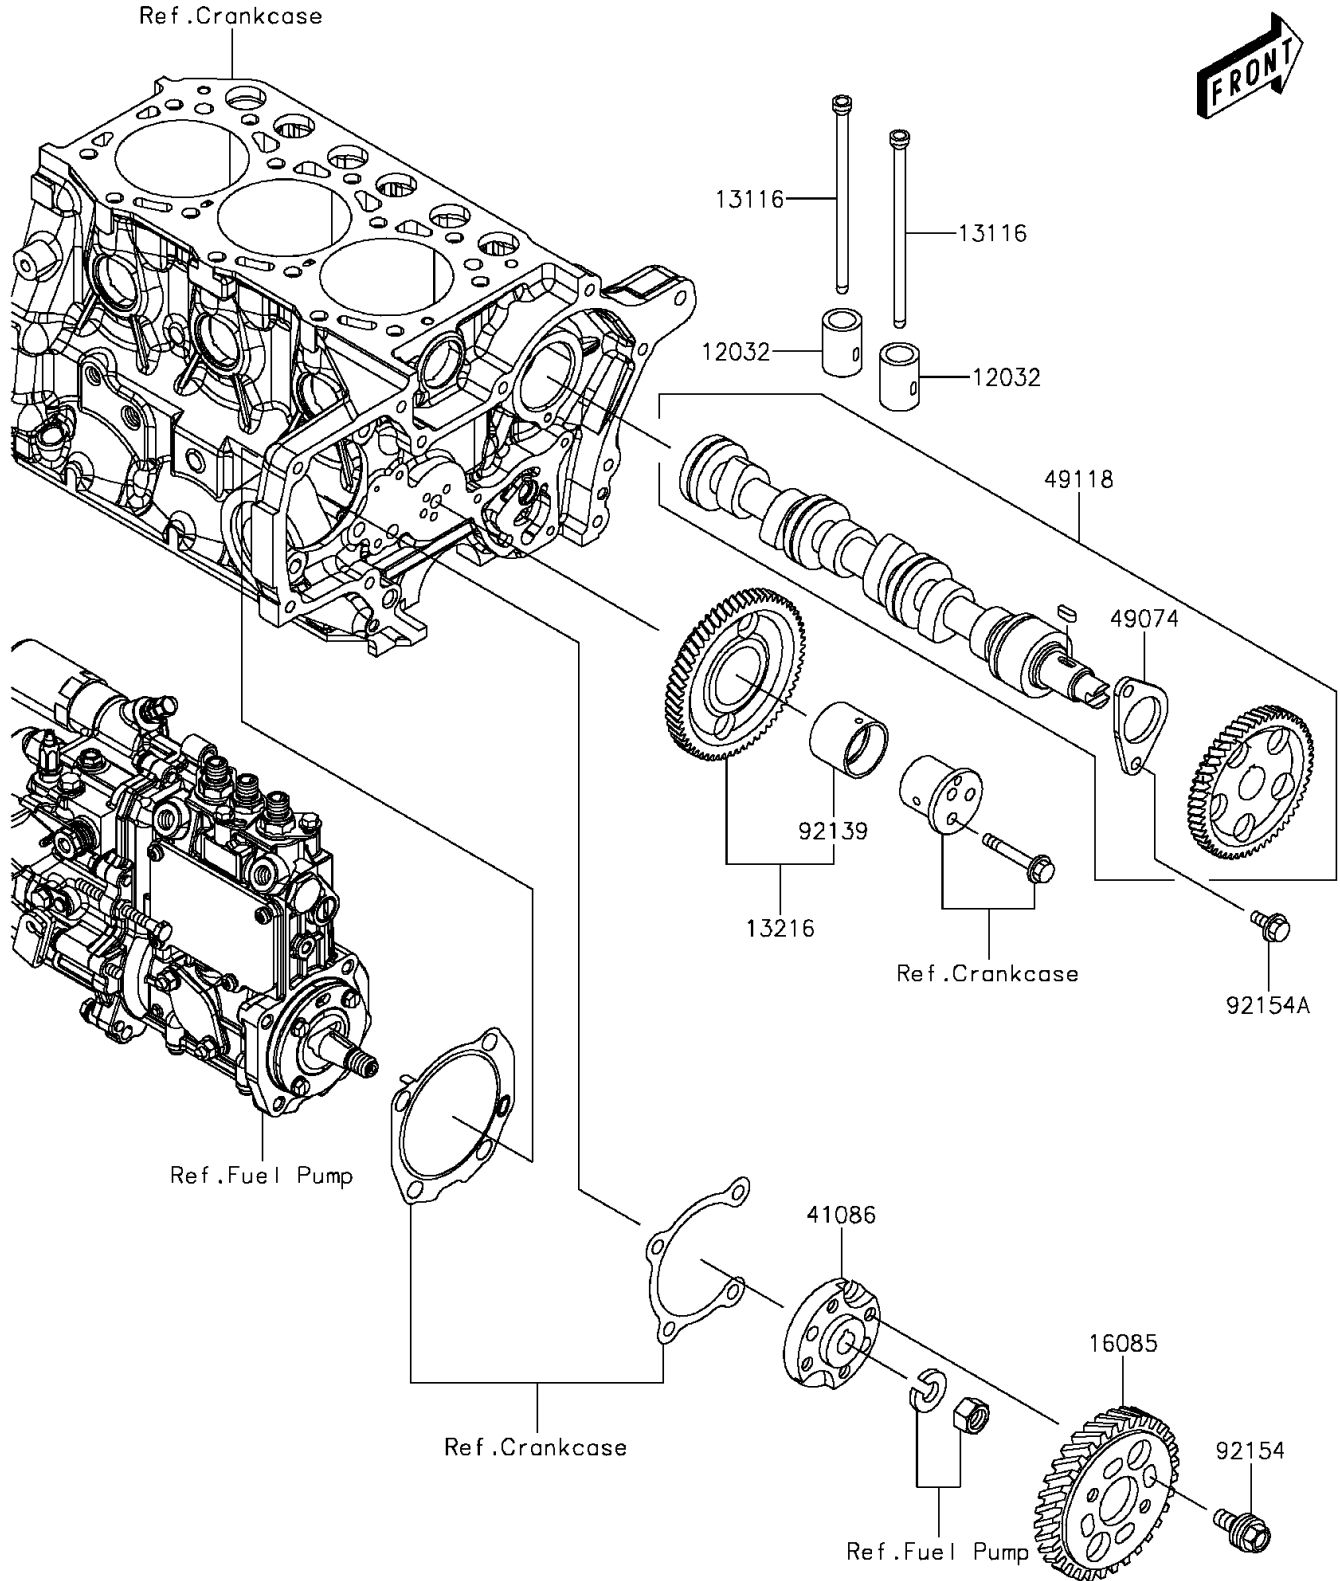

2016 MULE PRO-DXT™ DIESEL PARTS DIAGRAM

Valve(s)/Camshaft(s)

E1211

2016 MULE PRO-DXT™ DIESEL PARTS LIST

Valve(s)/Camshaft(s)

ITEM NAME	PART NUMBER	QUANTITY
TAPPET (Ref # 12032)	12032-0021	6
ROD-PUSH (Ref # 13116)	13116-0726	6
GEAR-COMP,IDLE (Ref # 13216)	13216-0889	1
GEAR,PUMP (Ref # 16085)	16085-0648	1
FLANGE (Ref # 41086)	41086-0723	1
PLATE-THRUST (Ref # 49074)	49074-0004	1
CAMSHAFT-COMP (Ref # 49118)	49118-0864	1
BUSHING,IDLE GEAR (Ref # 92139)	92139-0863	1
BOLT (Ref # 92154)	92154-1996	4
BOLT,FLANGED,6X12 (Ref # 92154A)	92154-1998	2