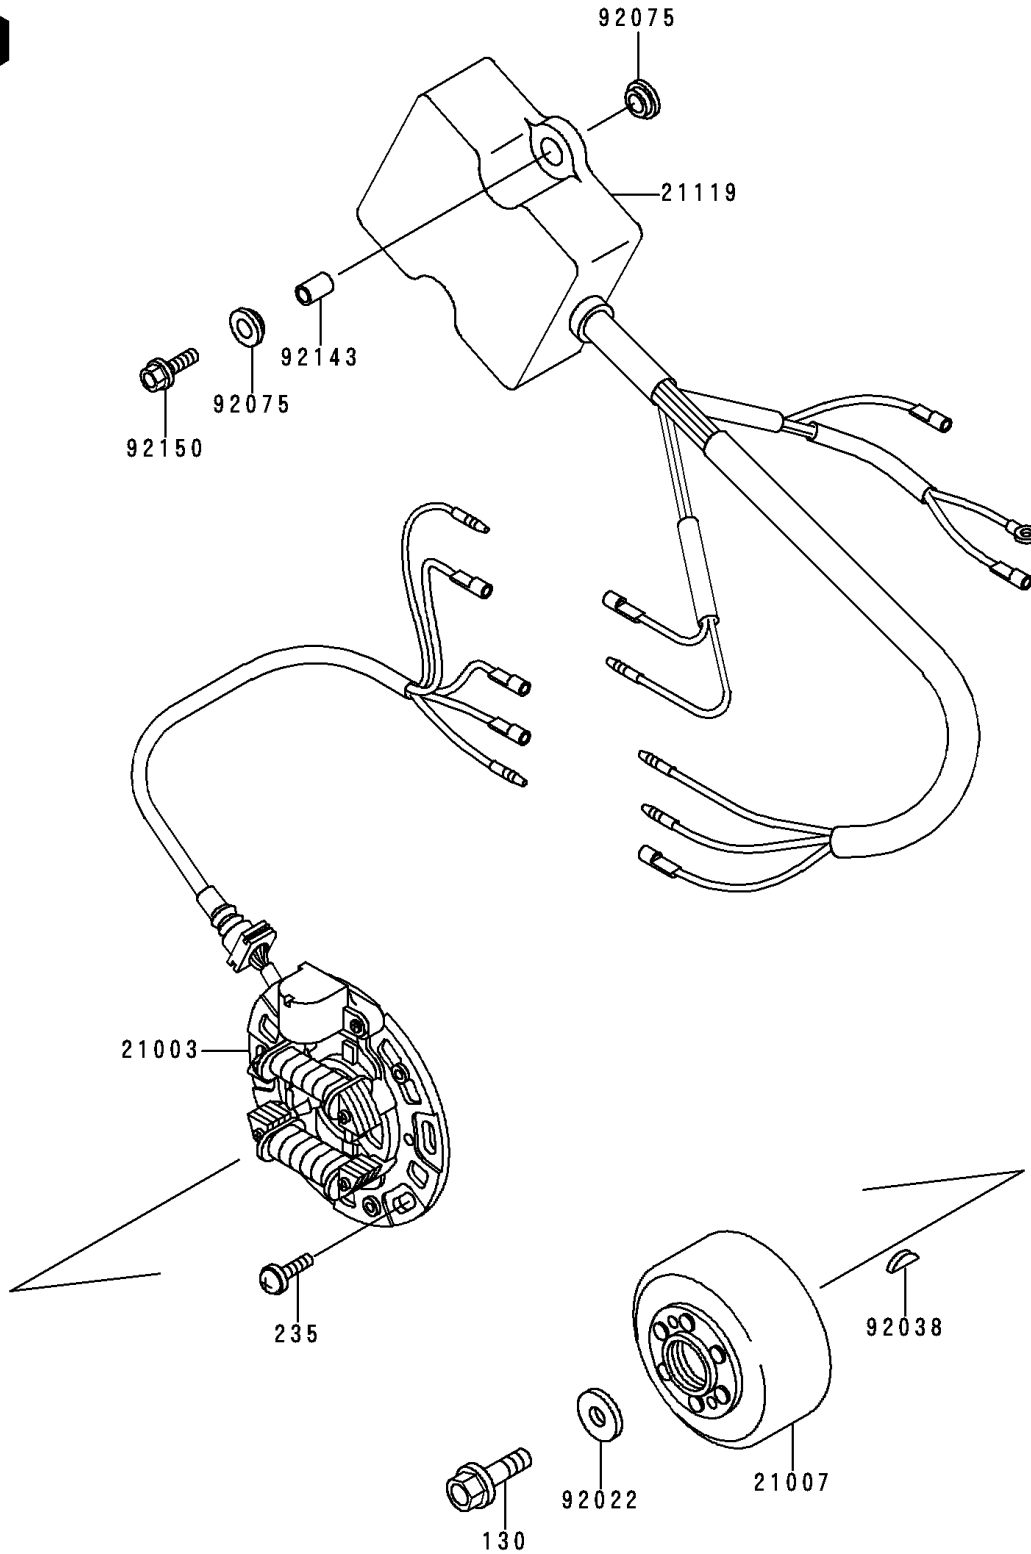

1994 KX125 PARTS DIAGRAM

Generator

E1810

1994 KX125 PARTS LIST

Generator

ITEM NAME	PART NUMBER	QUANTITY
BOLT-FLANGED (Ref # 130)	130P0825	1
SCREW-PAN-WP-CROS (Ref # 235)	235B0616	3
STATOR (Ref # 21003)	21003-1266	1
ROTOR,MAGNETO (Ref # 21007)	21007-1235	1
IGNITER (Ref # 21119)	21119-1406	1
WASHER,8.5X22X3.2 (Ref # 92022)	92022-276	1
KEY,WOODRUFF (Ref # 92038)	92038-001	1
DAMPER,8MM (Ref # 92075)	92075-1138	4
COLLAR,6X8.5X13 (Ref # 92143)	92143-3715	2
BOLT,FLANGED,6X25 (Ref # 92150)	92150-1507	2