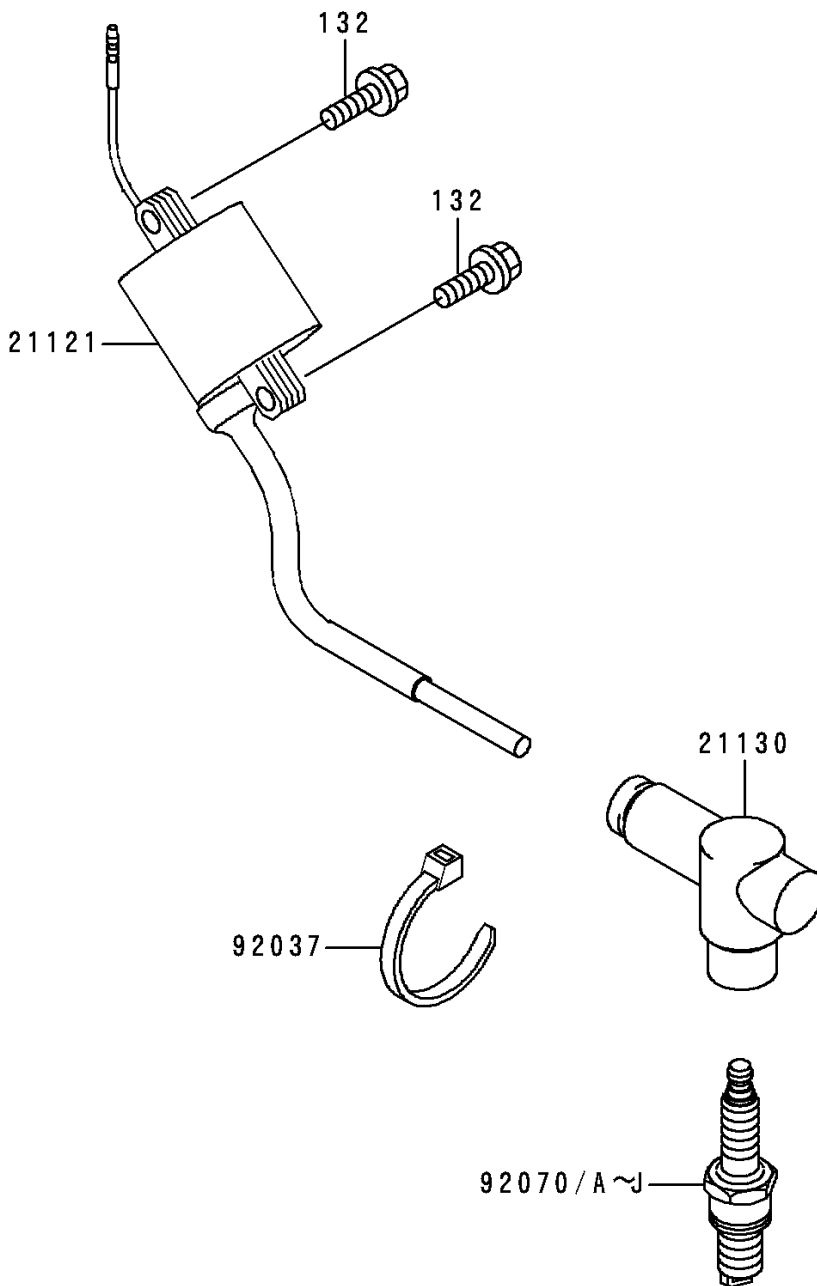

1994 KX125 PARTS DIAGRAM

Ignition System

E1830

1994 KX125 PARTS LIST

Ignition System

ITEM NAME	PART NUMBER	QUANTITY
BOLT-FLANGED-SMALL (Ref # 132)	132G0618	2
COIL-IGNITION (Ref # 21121)	21121-1234	1
CAP-SPARK PLUG (Ref # 21130)	21130-1073	1
CLAMP (Ref # 92037)	92037-1173	1
PLUG-SPARK,R4630A-105(NGK) (Ref # 92070)	92070-1185	1
PLUG-SPARK,B10EVX(NGK) (Ref # 92070A)	92070-1186	1
PLUG-SPARK,W31ES-ZU(ND) (Ref # 92070B)		1
PLUG-SPARK,W31ESR-ZU(ND) (Ref # 92070C)		1
PLUG-SPARK,R6252E-9(NGK) (Ref # 92070D)	92070-1197	1
PLUG-SPARK,R6254E-9(NGK) (Ref # 92070E)	92070-1198	1
PLUG-SPARK,R6254K-105(NGK) (Ref # 92070F)	92070-1204	1
PLUG-SPARK,R6252K-105(NGK) (Ref # 92070G)	92070-1205	1
PLUG-SPARK,R4630A-9(NGK) (Ref # 92070H)	92070-1206	1
PLUG-SPARK,B9EVX(NGK) (Ref # 92070I)	92070-1212	1
PLUG-SPARK,BR9EVX(NGK) (Ref # 92070J)	92070-1213	1