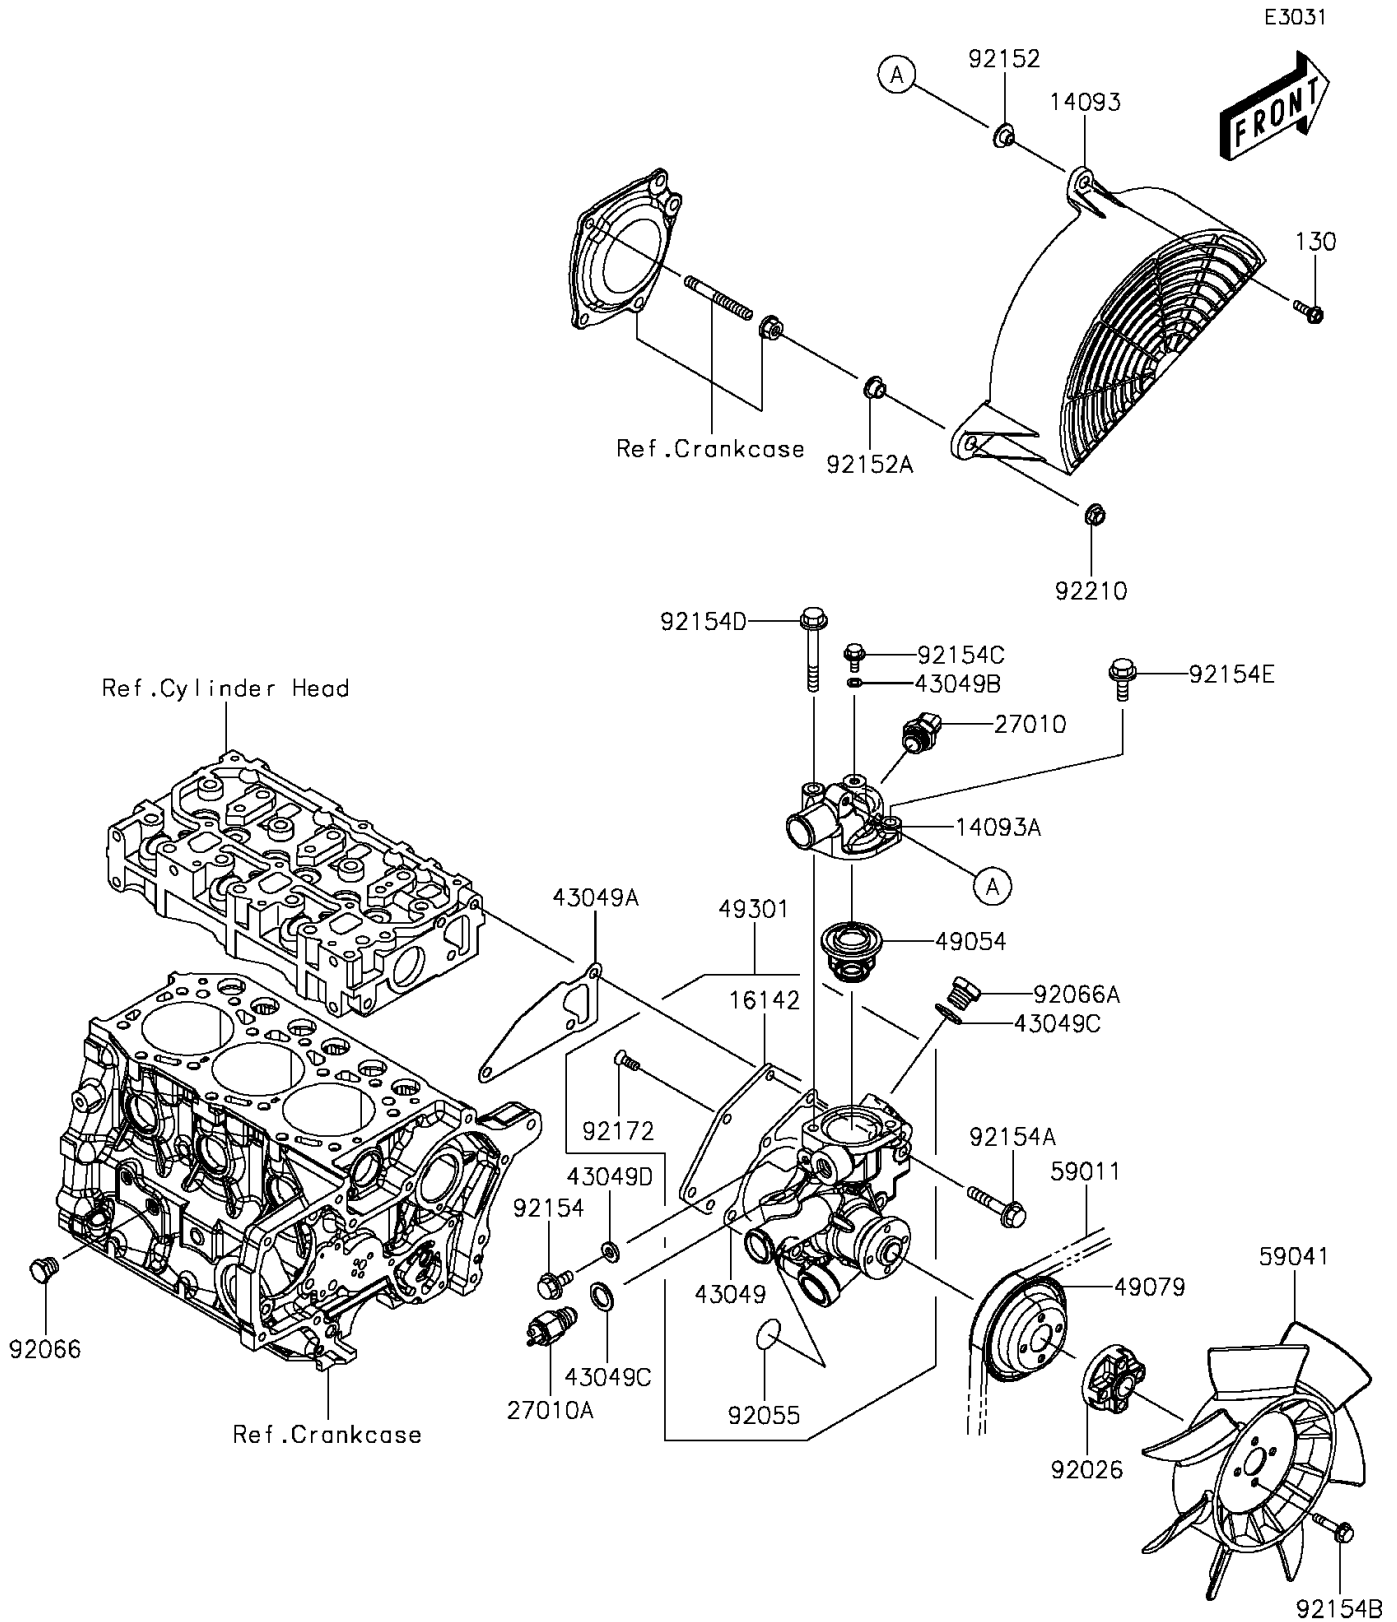

2016 MULE PRO-DXT™ DIESEL PARTS DIAGRAM

Water Pump

2016 MULE PRO-DXT™ DIESEL PARTS LIST

Water Pump

ITEM NAME	PART NUMBER	QUANTITY
BOLT-FLANGED,6X20 (Ref # 130)	130BA0620	1
COVER,FAN (Ref # 14093)	14093-0297	1
COVER,THERMOSTAT (Ref # 14093A)	14093-0446	1
COVER-PUMP (Ref # 16142)	16142-0736	1
SWITCH,THERMOSTAT (Ref # 27010)	27010-0839	1
SWITCH,THERMO (Ref # 27010A)	27010-0840	1
PACKING,WATER PUMP (Ref # 43049)	43049-0040	1
PACKING,WATER PUMP (Ref # 43049A)	43049-0041	1
PACKING,6X1 (Ref # 43049B)	43049-0042	1
PACKING (Ref # 43049C)	43049-0043	2
PACKING,8X1 (Ref # 43049D)	43049-0047	1
THERMOSTAT (Ref # 49054)	49054-0008	1
PULLEY-BELT (Ref # 49079)	49079-0027	1
PUMP-ASSY-WATER (Ref # 49301)	49301-0002	1
BELT,A35 (Ref # 59011)	59011-0045	1
FAN,COOLING (Ref # 59041)	59041-0015	1
SPACER (Ref # 92026)	92026-0820	1
RING-O (Ref # 92055)	92055-0858	1
PLUG,DRAIN (Ref # 92066)	92066-0853	1
PLUG (Ref # 92066A)	92066-0854	1
COLLAR (Ref # 92152)	92152-0181	1
COLLAR (Ref # 92152A)	92152-0613	1
BOLT,FLANGED,8X12 (Ref # 92154)	92154-1999	1
BOLT,FLANGED,8X45 (Ref # 92154A)	92154-2000	3
BOLT,FLANGED,6X30 (Ref # 92154B)	92154-2067	4
BOLT,FLANGED,6X10 (Ref # 92154C)	92154-2068	1
BOLT,FLANGED,8X65 (Ref # 92154D)	92154-2070	1
BOLT,FLANGED,8X28 (Ref # 92154E)	92154-2110	1
SCREW,6X12 (Ref # 92172)	92172-0987	5

2016 MULE PRO-DXT™ DIESEL PARTS LIST

Water Pump

ITEM NAME	PART NUMBER	QUANTITY
NUT,FLANGED,8MM (Ref # 92210)	92210-0555	1