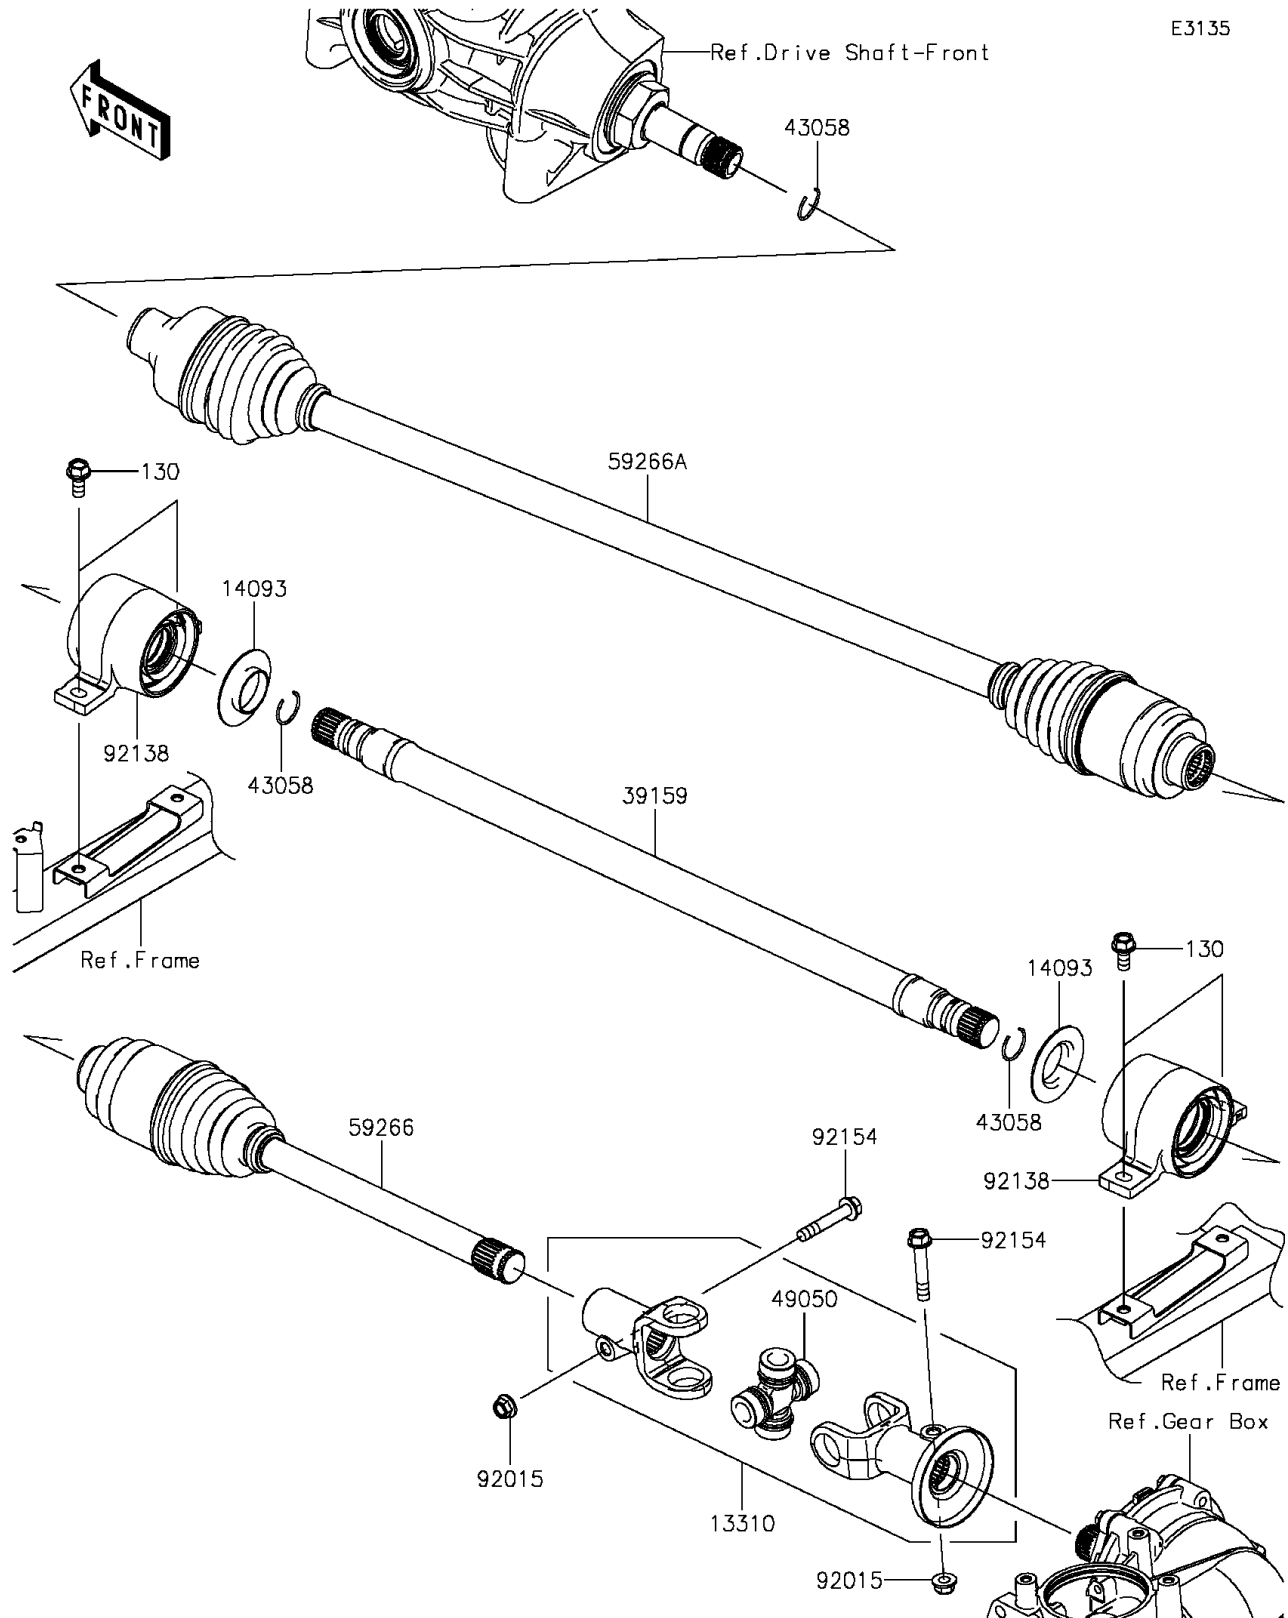

# 2016 MULE PRO-DXT™ DIESEL PARTS DIAGRAM

## Drive Shaft-Propeller

E3135

## 2016 MULE PRO-DXT™ DIESEL PARTS LIST

### Drive Shaft-Propeller

ITEM NAME	PART NUMBER	QUANTITY
BOLT-FLANGED,8X18 (Ref # 130)	130BA0818	4
SHAFT-ASSY (Ref # 13310)	13310-0038	1
COVER,SIDE RIP (Ref # 14093)	14093-0006	2
SHAFT-DRIVE (Ref # 39159)	39159-0045	1
RING (Ref # 43058)	43058-0018	3
SPIDER (Ref # 49050)	49050-0034	1
JOINT-BALL,T/M SIDE (Ref # 59266)	59266-0716	1
JOINT-BALL,FR DIFF SIDE (Ref # 59266A)	59266-0717	1
NUT,8MM (Ref # 92015)	92015-1432	2
BEARING-COMP (Ref # 92138)	92138-0002	2
BOLT,FLANGED,8X46 (Ref # 92154)	92154-1365	2