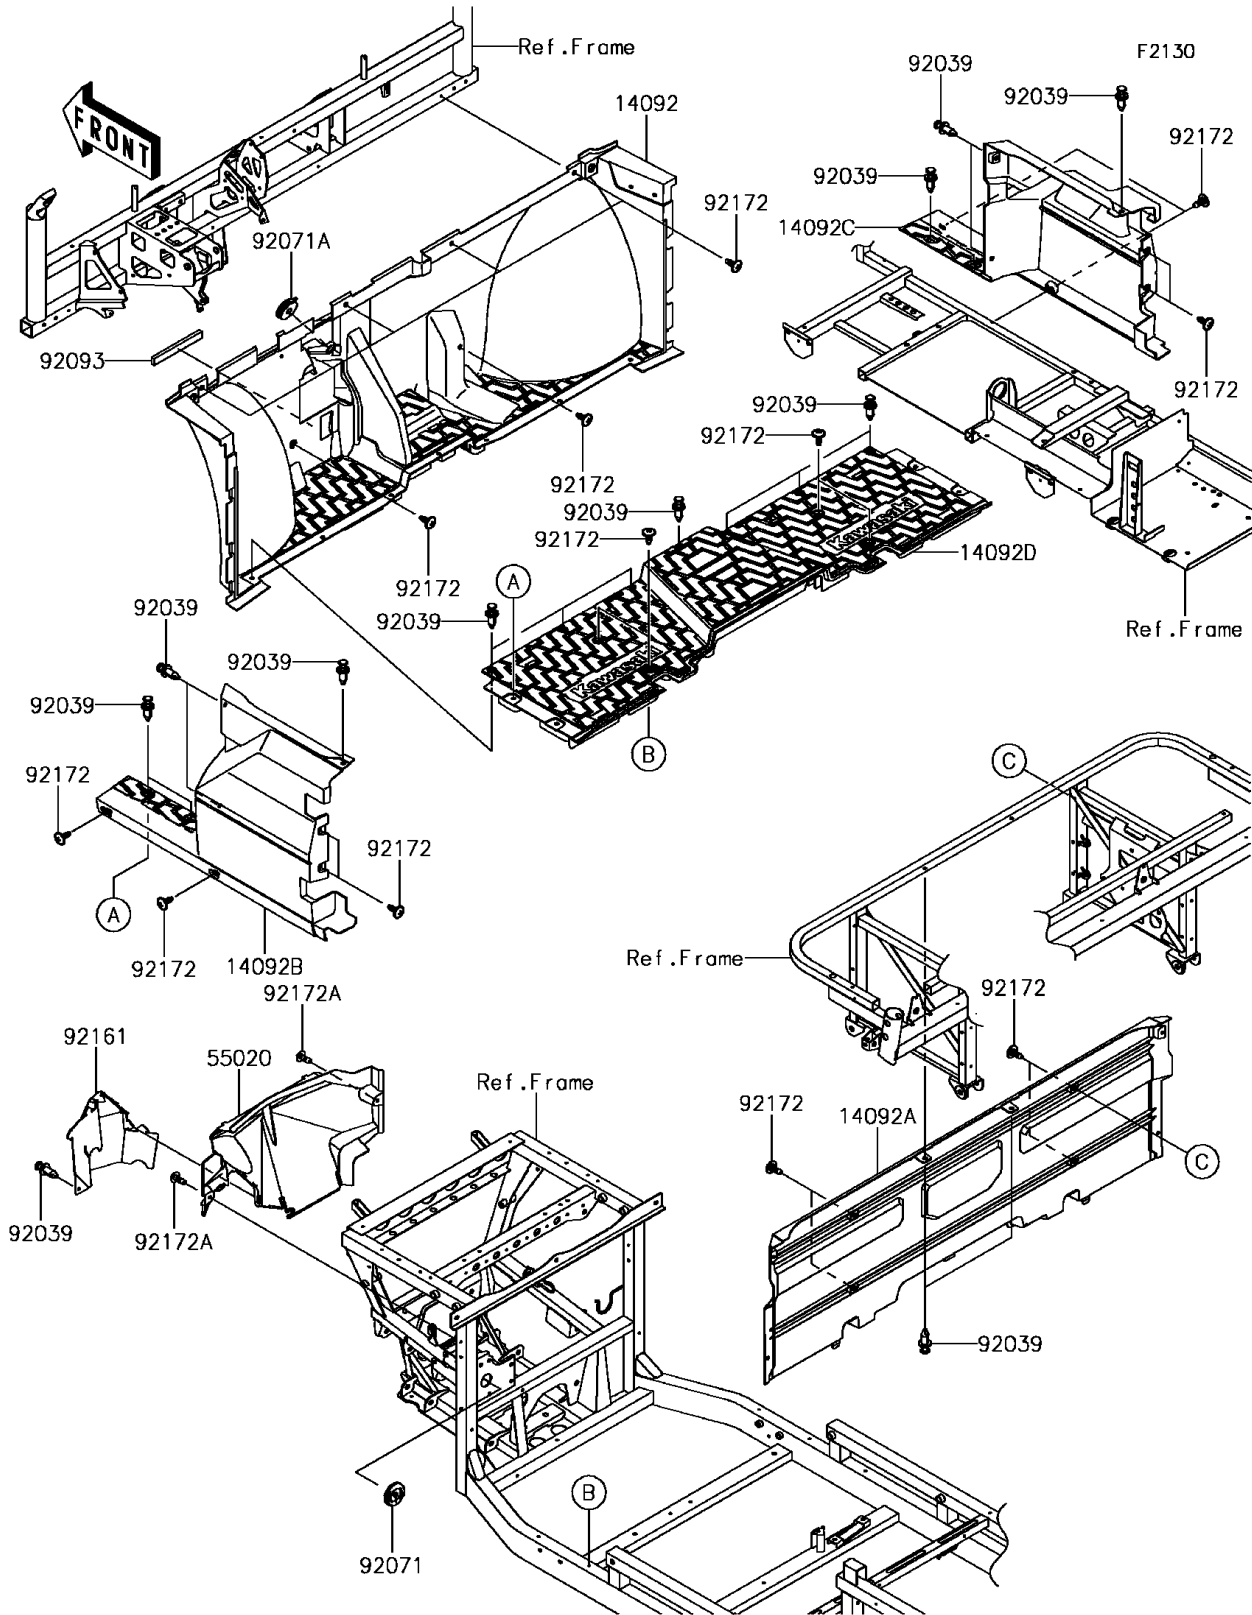

2016 MULE PRO-DXT™ DIESEL PARTS DIAGRAM

Frame Fittings(Front)

2016 MULE PRO-DXT™ DIESEL PARTS LIST

Frame Fittings(Front)

ITEM NAME	PART NUMBER	QUANTITY
COVER,FR FLOOR (Ref # 14092)	14092-1184	1
COVER,FR SEAT (Ref # 14092A)	14092-1185	1
COVER,SIDE,LH,FR (Ref # 14092B)	14092-1188	1
COVER,SIDE,RH,FR (Ref # 14092C)	14092-1189	1
COVER,FLOOR,BOTTOM (Ref # 14092D)	14092-1196	1
GUARD (Ref # 55020)	55020-0961	1
RIVET (Ref # 92039)	92039-1229	20
GROMMET,9X45X9 (Ref # 92071)	92071-0728	1
GROMMET,8X22X8 (Ref # 92071A)	92071-0753	1
SEAL,10X20X165 (Ref # 92093)	92093-0617	1
DAMPER (Ref # 92161)	92161-1649	1
SCREW,6X16 (Ref # 92172)	92172-0711	22
SCREW,TAPPING,6X16 (Ref # 92172A)	92172-0739	2