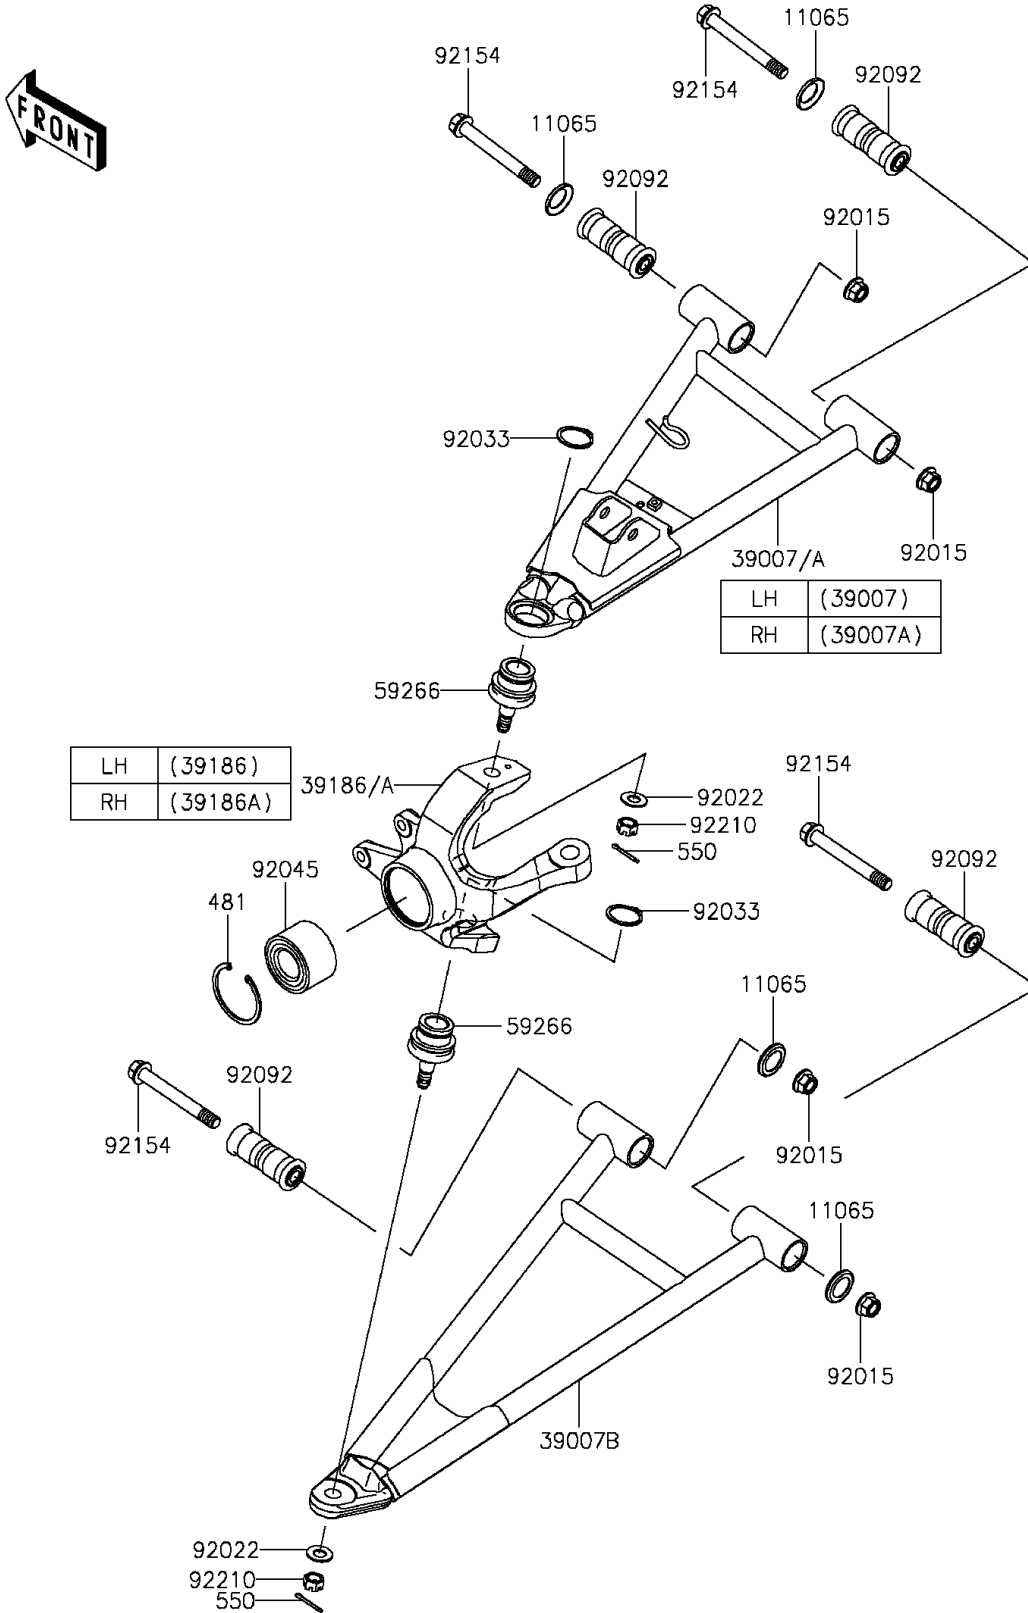

2016 MULE PRO-DXT™ DIESEL PARTS DIAGRAM

Front Suspension

F2152

2016 MULE PRO-DXT™ DIESEL PARTS LIST

Front Suspension

ITEM NAME	PART NUMBER	QUANTITY
CAP,ARM (Ref # 11065)	11065-0838	8
ARM-SUSP,FR,UPP,LH (Ref # 39007)	39007-0377	1
ARM-SUSP,FR,UPP,RH (Ref # 39007A)	39007-0378	1
ARM-SUSP,FR,LWR,LH&RH (Ref # 39007B)	39007-0383	2
KNUCKLE,FR,LH (Ref # 39186)	39186-0319	1
KNUCKLE,FR,RH (Ref # 39186A)	39186-0320	1
CIRCLIP-TYPE-C (Ref # 481)	481J6000	2
PIN-COTTER,3.0X25 (Ref # 550)	550AA3025	4
JOINT-BALL (Ref # 59266)	59266-0711	4
NUT,LOCK,FLANGED,12MM (Ref # 92015)	92015-1433	8
WASHER (Ref # 92022)	92022-1831	4
RING-SNAP,C-TYPE,32MM (Ref # 92033)	92033-1262	4
BEARING-BALL,30X60X37 (Ref # 92045)	92045-0762	2
BUSHING-RUBBER,12X20X78 (Ref # 92092)	92092-0028	8
BOLT,FLANGED,12X100 (Ref # 92154)	92154-1318	8
NUT,CASTLE,12MM (Ref # 92210)	92210-0395	4