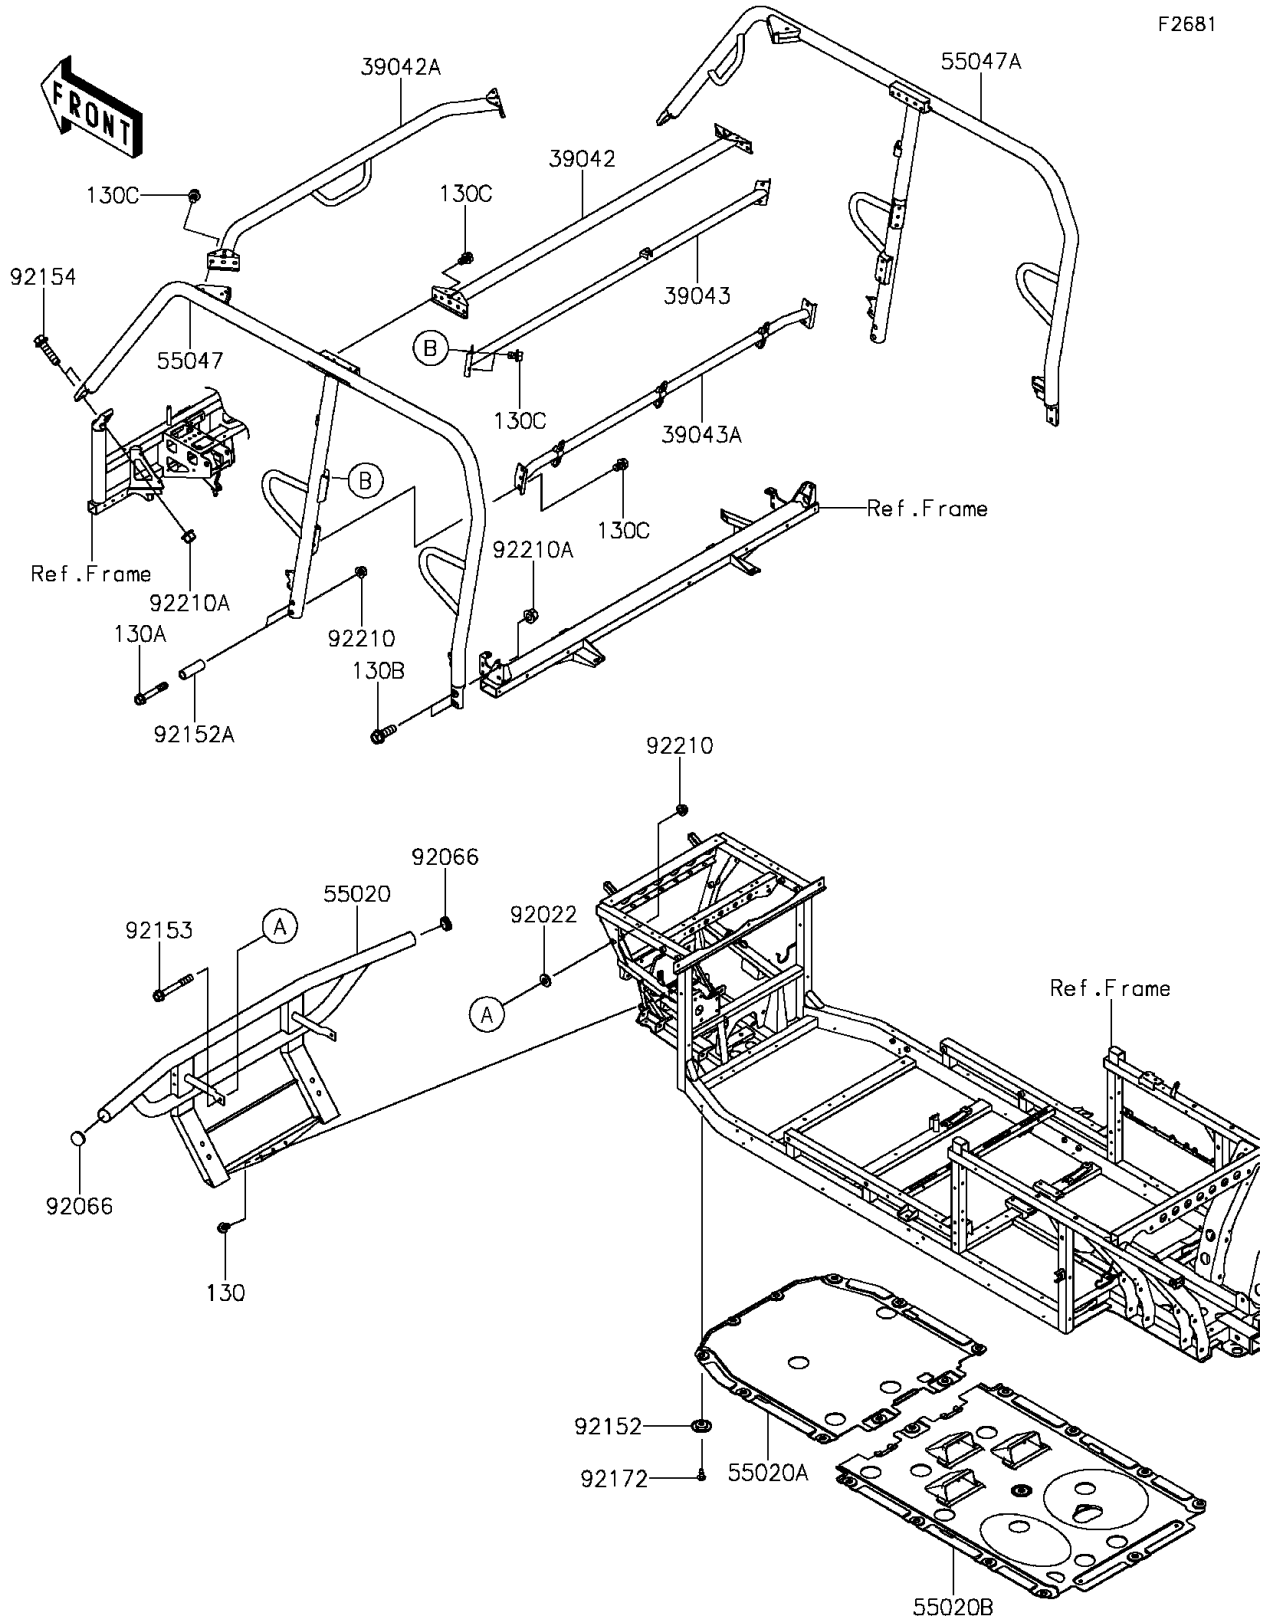

2016 MULE PRO-DXT™ DIESEL PARTS DIAGRAM

Guards/Cab Frame

F2681

2016 MULE PRO-DXT™ DIESEL PARTS LIST

Guards/Cab Frame

ITEM NAME	PART NUMBER	QUANTITY
BOLT-FLANGED,8X16 (Ref # 130)	130BA0816	3
BOLT-FLANGED,10X60 (Ref # 130A)	130BA1060	4
BOLT-FLANGED,12X35 (Ref # 130B)	130BA1235	4
BOLT-FLANGED,10X14 (Ref # 130C)	130CB1014	20
CROSSMEMBER,RR,T.BLACK (Ref # 39042)	39042-0015-388	1
CROSSMEMBER,FR,T.BLACK (Ref # 39042A)	39042-0016-388	1
CROSSMEMBER-COMP,B-P.,UPP,BLK (Ref # 39043)	39043-0016-388	1
CROSSMEMBER-COMP,B-P.,LWR,BLK (Ref # 39043A)	39043-0017-388	1
GUARD,FR PIPE,T.BLACK (Ref # 55020)	55020-0933-388	1
GUARD,SKID PLATE (Ref # 55020A)	55020-0934	1
GUARD,SKID PLATE (Ref # 55020B)	55020-0935	1
BAR-COMP,LH,T.BLACK (Ref # 55047)	55047-0042-388	1
BAR-COMP,RH,T.BLACK (Ref # 55047A)	55047-0043-388	1
WASHER,10X22X3 (Ref # 92022)	92022-1365	2
PLUG (Ref # 92066)	92066-0769	2
COLLAR (Ref # 92152)	92152-0784	21
COLLAR,10.5X16X47 (Ref # 92152A)	92152-1800	4
BOLT,FLANGED,10X75 (Ref # 92153)	92153-1384	2
BOLT,FLANGED,12X45 (Ref # 92154)	92154-1420	4
SCREW,TAPPING,6X16 (Ref # 92172)	92172-0739	21
NUT,LOCK,FLANGED,10MM (Ref # 92210)	92210-0276	6
NUT,12MM (Ref # 92210A)	92210-0603	8