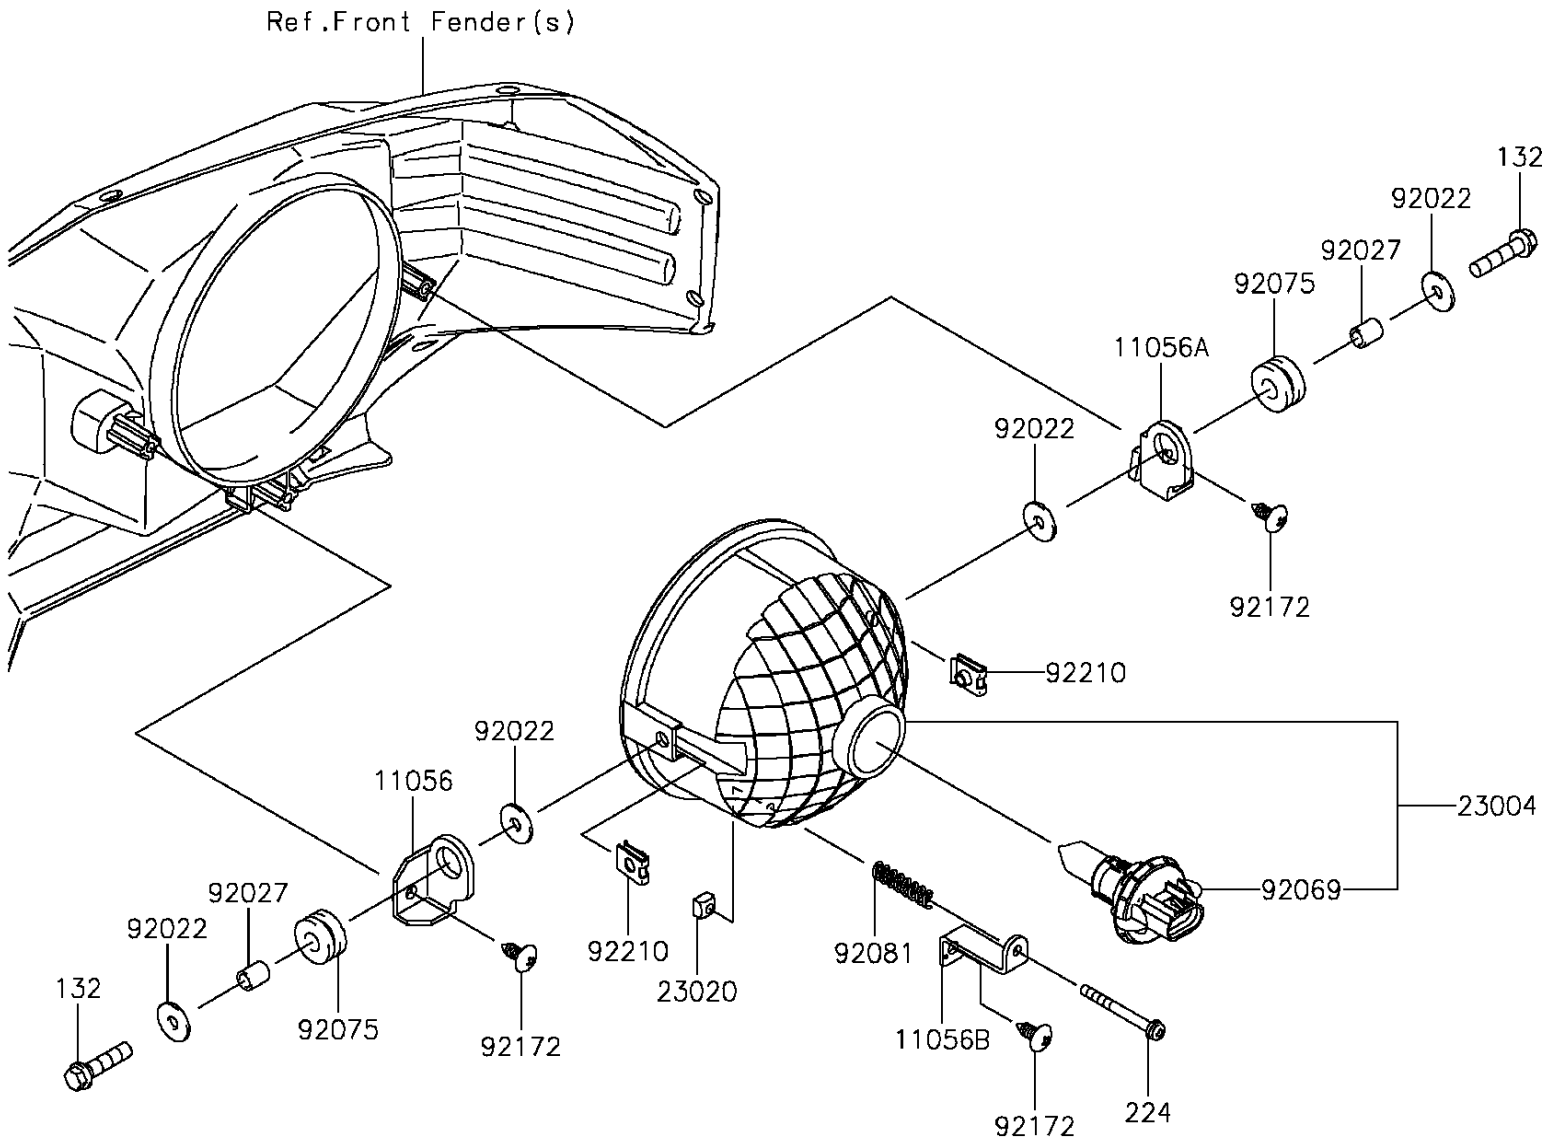

# 2016 MULE PRO-DXT™ DIESEL PARTS DIAGRAM

Headlight(s)

F2710

## 2016 MULE PRO-DXT™ DIESEL PARTS LIST

### Headlight(s)

ITEM NAME	PART NUMBER	QUANTITY
BRACKET,LH (Ref # 11056)	11056-2931	2
BRACKET,RH (Ref # 11056A)	11056-2932	2
BRACKET (Ref # 11056B)	11056-2933	2
BOLT-FLANGED-SMALL,6X25 (Ref # 132)	132BA0625	4
SCREW-PAN-WP-CROS (Ref # 224)	224AA0440	2
LAMP-HEAD (Ref # 23004)	23004-0339	2
NUT,4MM,FOCUS ADJUST (Ref # 23020)	23020-018	2
WASHER,6.5X20X1.6 (Ref # 92022)	92022-125	8
COLLAR,6.8X10X12 (Ref # 92027)	92027-162	4
BULB,H13-12-8V (Ref # 92069)	92069-0082	2
DAMPER,10X24X12 (Ref # 92075)	92075-1690	4
SPRING,FOCUS ADJUST (Ref # 92081)	92081-1896	2
SCREW,6X16 (Ref # 92172)	92172-0284	6
NUT (Ref # 92210)	92210-1125	4