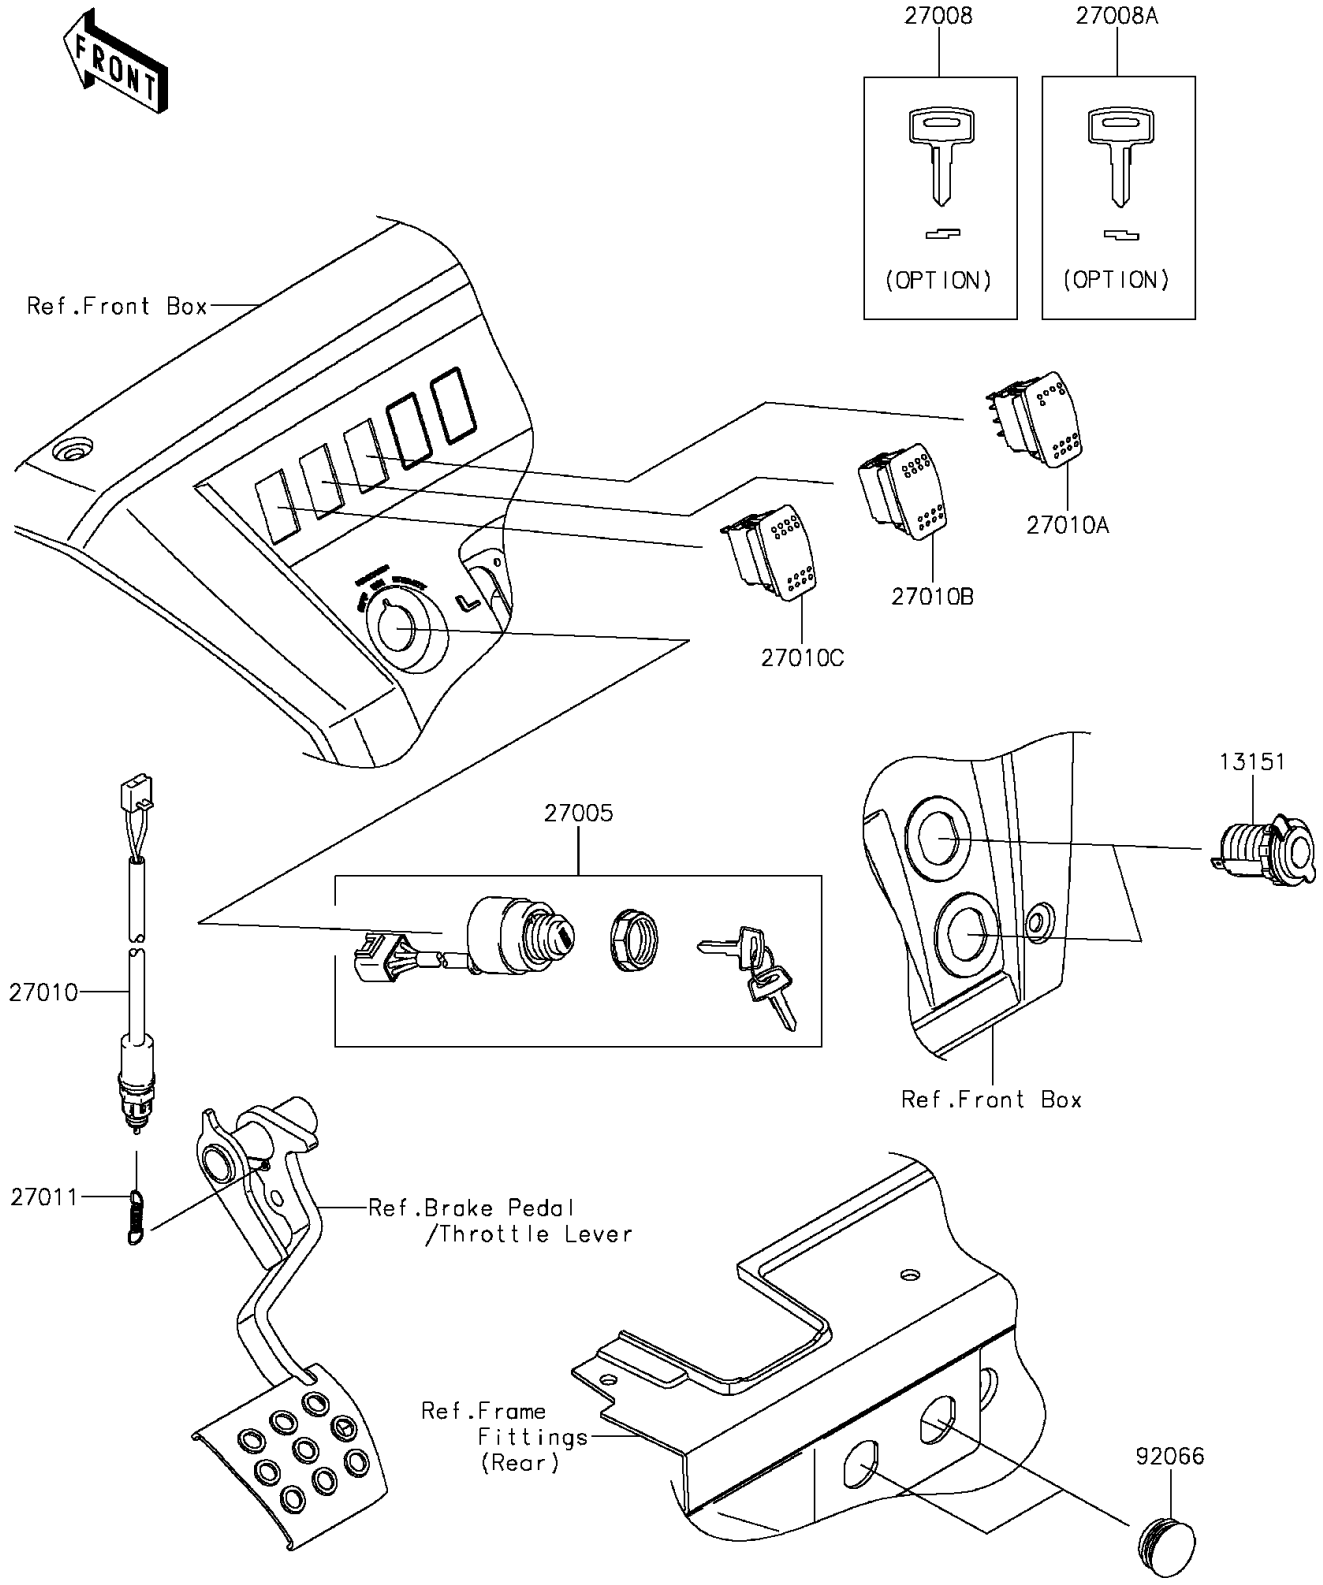

# 2016 MULE PRO-DXT™ DIESEL PARTS DIAGRAM

## 2016 MULE PRO-DXT™ DIESEL PARTS LIST

### Ignition Switch

ITEM NAME	PART NUMBER	QUANTITY
SWITCH-COMP,OUTLET,12V (Ref # 13151)	13151-0556	2
SWITCH-ASSY-IGNITION (Ref # 27005)	27005-0585	1
KEY-LOCK,BLANK (Ref # 27008)	27008-1153	1
KEY-LOCK,BLANK (Ref # 27008A)	27008-1157	1
SWITCH,BRAKE (Ref # 27010)	27010-0724	1
SWITCH,HEAD LAMP (Ref # 27010A)	27010-0750	1
SWITCH,2WD/4WD (Ref # 27010B)	27010-0751	1
SWITCH,DIFF LOCK (Ref # 27010C)	27010-0810	1
SPRING,BRAKE LAMP SWITCH (Ref # 27011)	27011-006	1
PLUG,D.C. SOCKET (Ref # 92066)	92066-0794	2