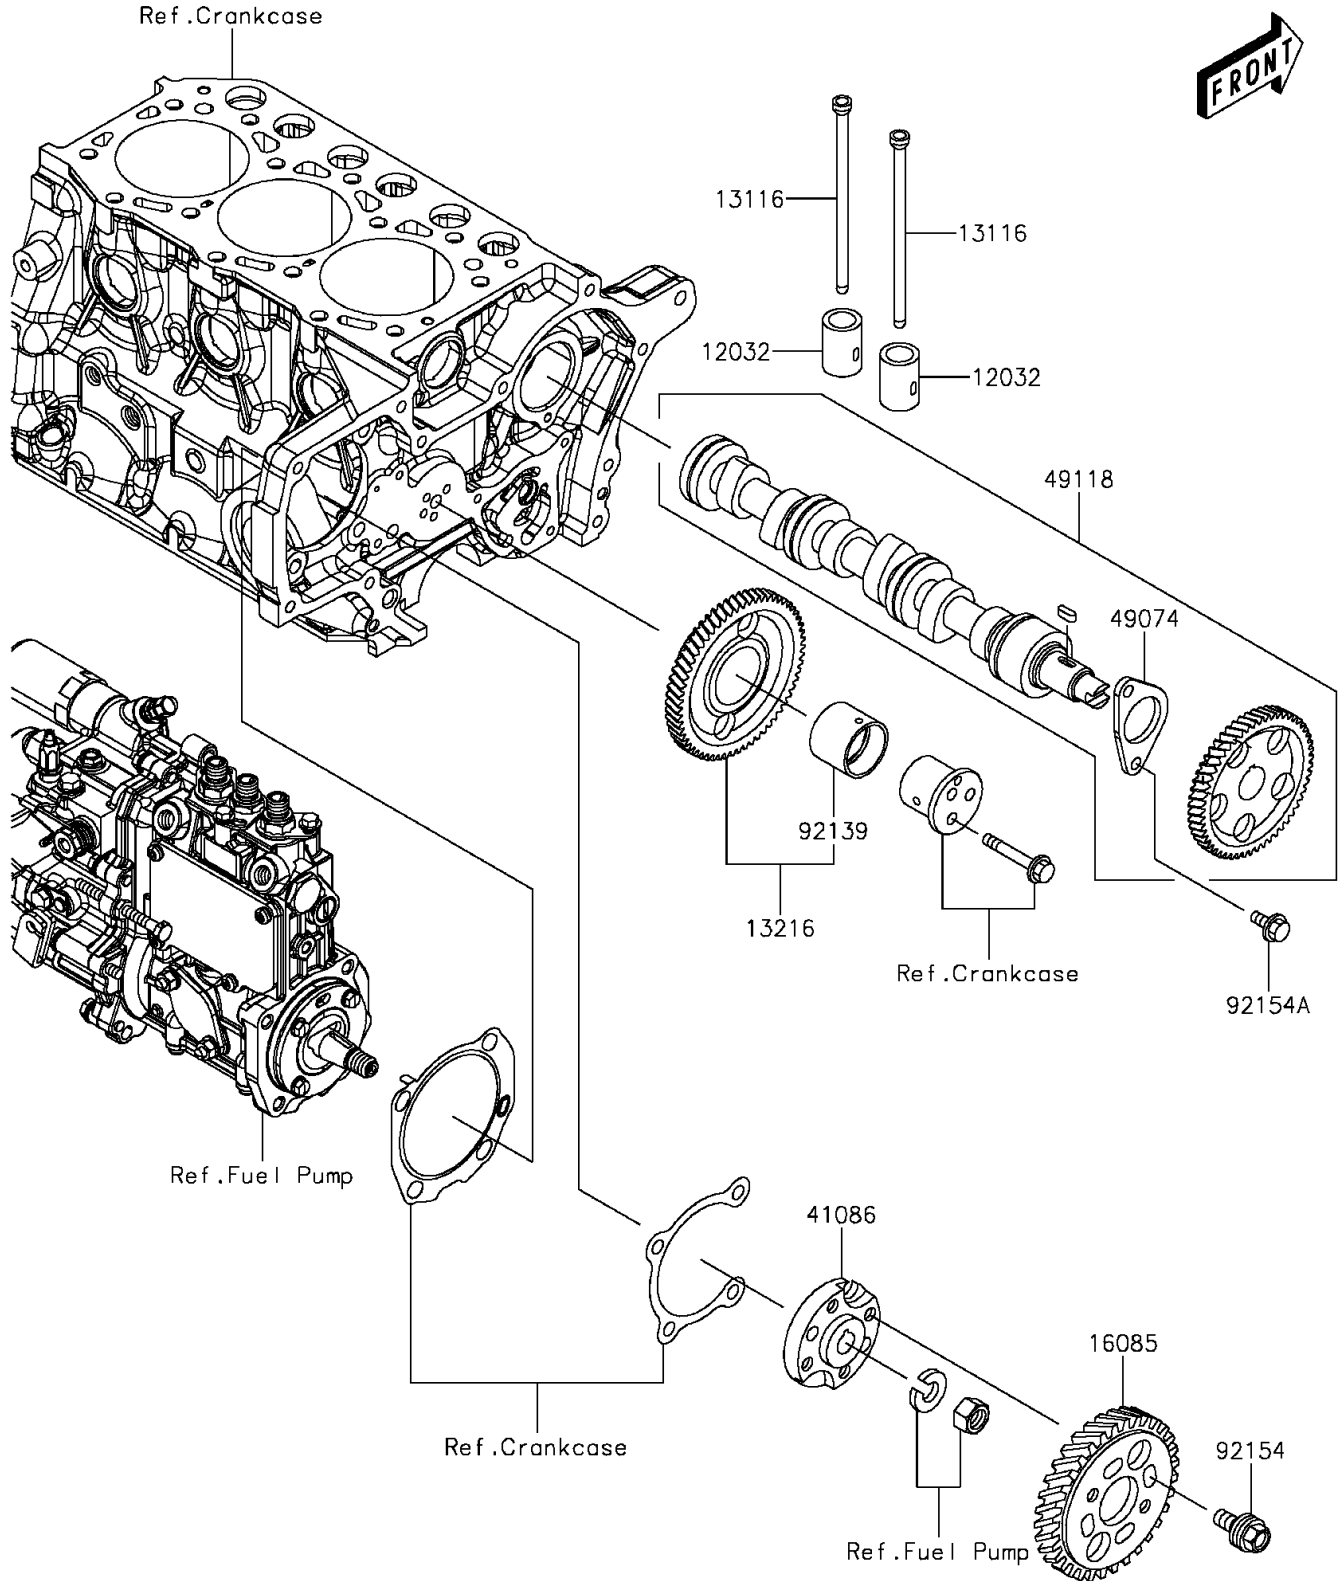

2016 MULE PRO-DXT™ EPS DIESEL PARTS DIAGRAM

Valve(s)/Camshaft(s)

E1211

2016 MULE PRO-DXT™ EPS DIESEL PARTS LIST

Valve(s)/Camshaft(s)

ITEM NAME	PART NUMBER	QUANTITY
TAPPET (Ref # 12032)	12032-0021	6
ROD-PUSH (Ref # 13116)	13116-0726	6
GEAR-COMP,IDLE (Ref # 13216)	13216-0889	1
GEAR,PUMP (Ref # 16085)	16085-0648	1
FLANGE (Ref # 41086)	41086-0723	1
PLATE-THRUST (Ref # 49074)	49074-0004	1
CAMSHAFT-COMP (Ref # 49118)	49118-0864	1
BUSHING,IDLE GEAR (Ref # 92139)	92139-0863	1
BOLT (Ref # 92154)	92154-1996	4
BOLT,FLANGED,6X12 (Ref # 92154A)	92154-1998	2