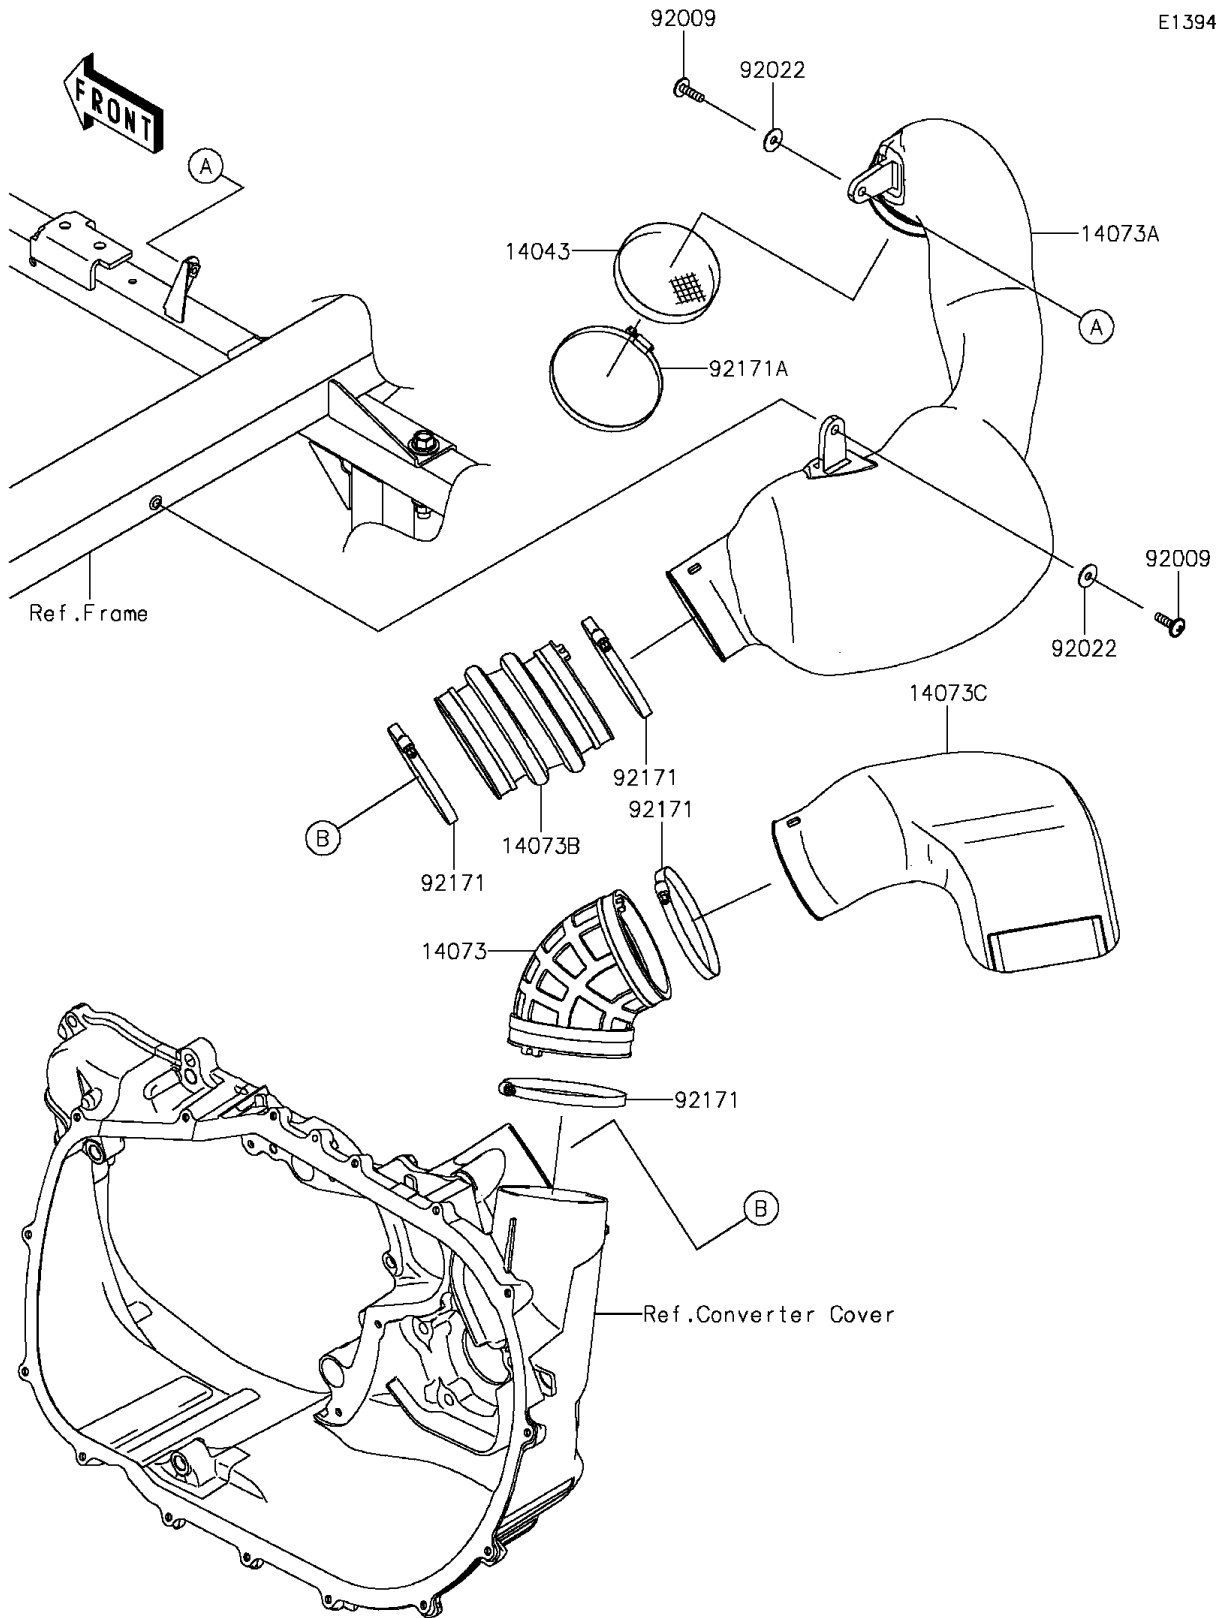

2016 MULE PRO-DXT™ EPS DIESEL PARTS DIAGRAM

Air Cleaner-Belt Converter

E1394

2016 MULE PRO-DXT™ EPS DIESEL PARTS LIST

Air Cleaner-Belt Converter

ITEM NAME	PART NUMBER	QUANTITY
FILTER (Ref # 14043)	14043-0013	1
DUCT,EXHAUST (Ref # 14073)	14073-0788	1
DUCT,INTAKE (Ref # 14073A)	14073-0789	1
DUCT,INTAKE (Ref # 14073B)	14073-0790	1
DUCT,EXHAUST (Ref # 14073C)	14073-0793	1
SCREW,6X22 (Ref # 92009)	92009-1441	2
WASHER,PLAIN,6MM (Ref # 92022)	92022-165	2
CLAMP (Ref # 92171)	92171-1383	4
CLAMP (Ref # 92171A)	92171-3716	1