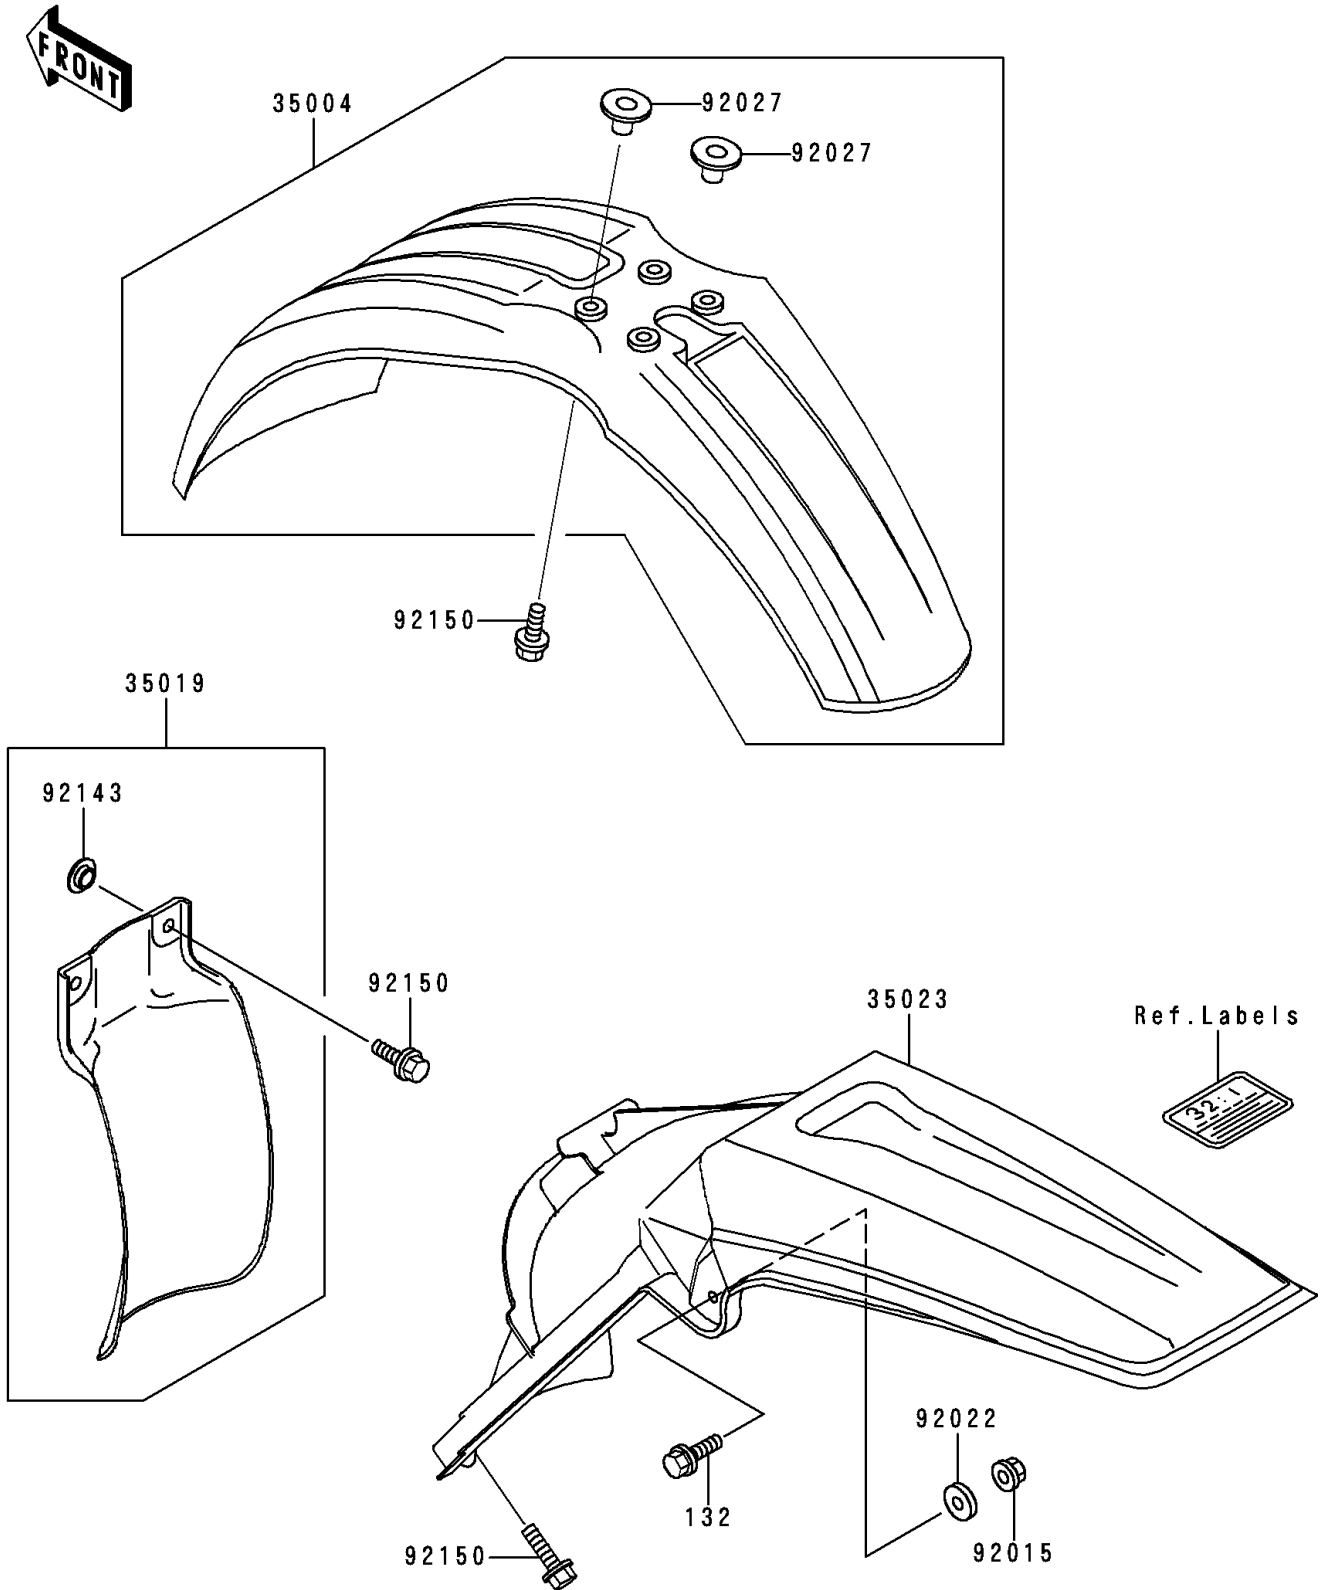

1994 KX125 PARTS DIAGRAM

Fenders

F2170

1994 KX125 PARTS LIST

Fenders

| ITEM NAME | PART NUMBER | QUANTITY |
|-------------------------------------|---------------|----------|
| BOLT-FLANGED-SMALL (Ref # 132) | 132G0620 | 1 |
| FENDER-FRONT,L.GREEN (Ref # 35004) | 35004-1318-6W | 1 |
| FLAP,AIR FILTER,WHITE (Ref # 35019) | 35019-1252-RZ | 1 |
| FENDER-REAR,L.GREEN (Ref # 35023) | 35023-1362-6W | 1 |
| NUT,FLANGED,6MM (Ref # 92015) | 92015-1078 | 1 |
| WASHER,6.5X22X1.6 (Ref # 92022) | 92022-237 | 1 |
| COLLAR (Ref # 92027) | 92027-1936 | 4 |
| COLLAR (Ref # 92143) | 92143-1196 | 2 |
| BOLT,6X20 (Ref # 92150) | 92150-1339 | 8 |