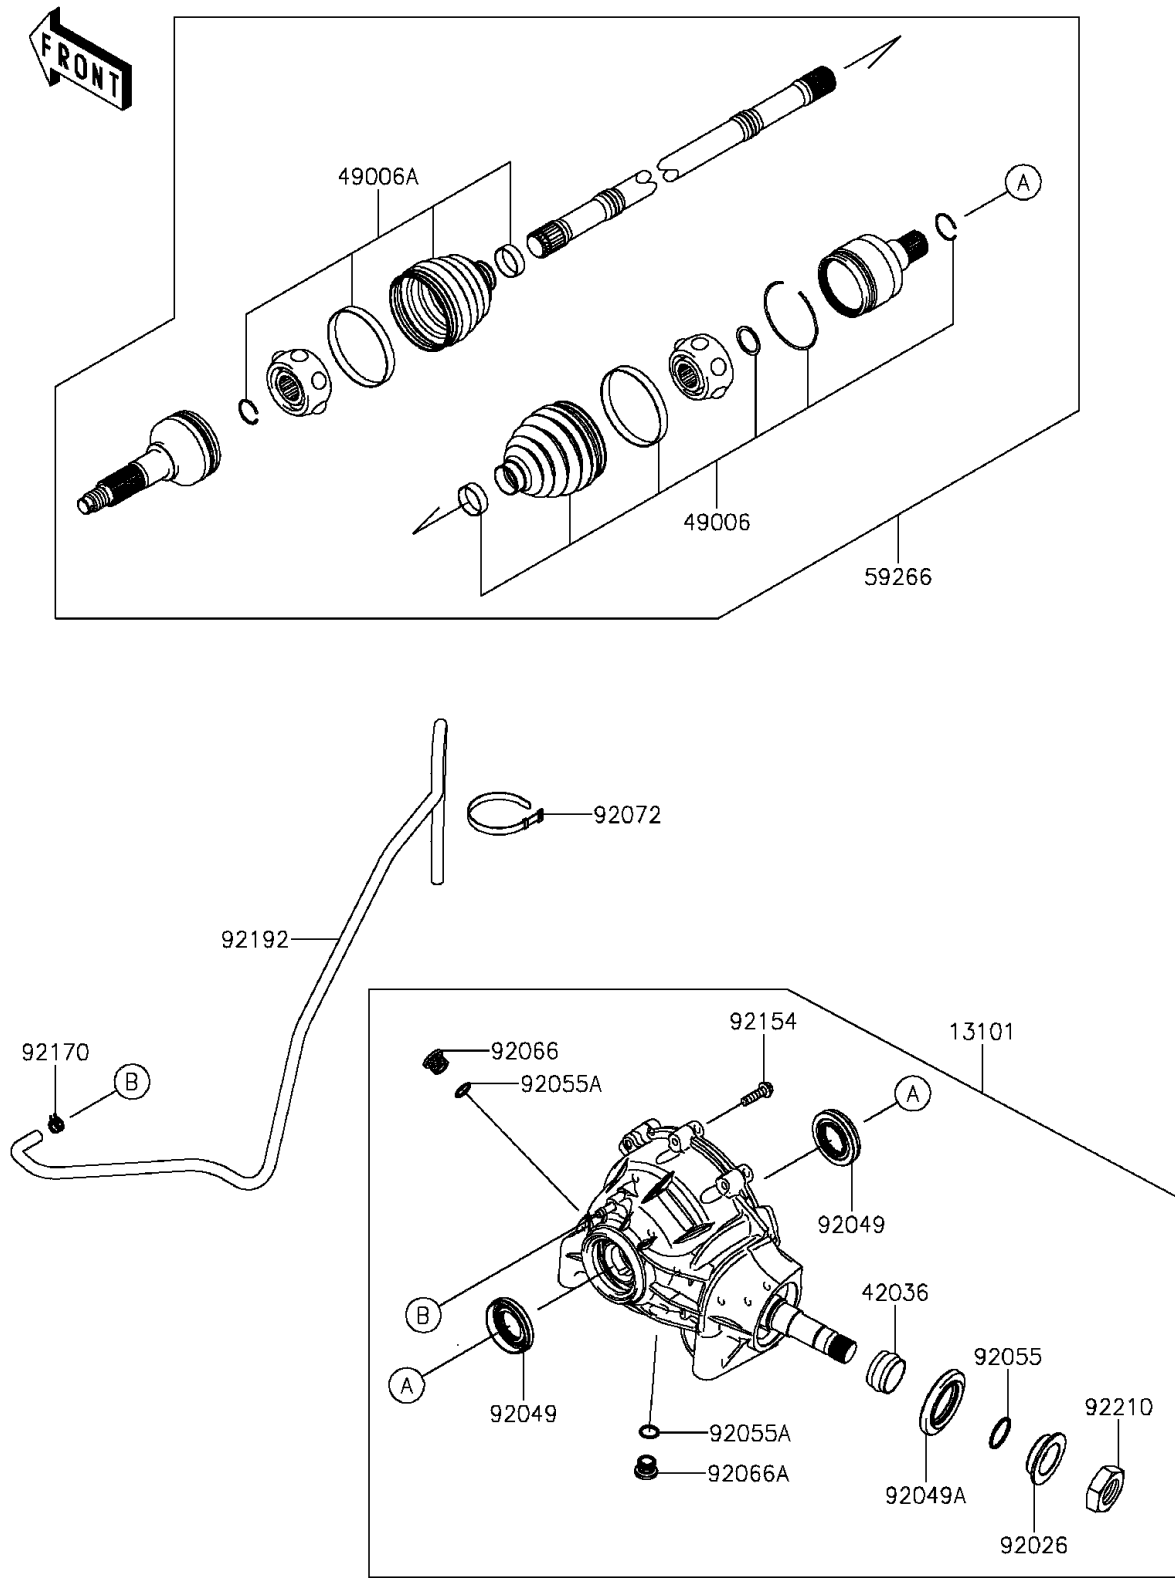

2016 MULE PRO-DXT™ EPS DIESEL PARTS DIAGRAM

Drive Shaft-Front

E3136

2016 MULE PRO-DXT™ EPS DIESEL PARTS LIST

Drive Shaft-Front

ITEM NAME	PART NUMBER	QUANTITY
GEAR-ASSY,FRONT DIFFERENTIAL (Ref # 13101)	13101-0662	1
SLEEVE (Ref # 42036)	42036-0741	1
BOOT,INSIDE (Ref # 49006)	49006-0578	2
BOOT,OUTSIDE (Ref # 49006A)	49006-0584	2
JOINT-BALL,FR (Ref # 59266)	59266-0710	2
SPACER (Ref # 92026)	92026-0776	1
SEAL-OIL,33X60X7 (Ref # 92049)	92049-0760	2
SEAL-OIL,44X72X7 (Ref # 92049A)	92049-0766	1
RING-O (Ref # 92055)	92055-0788	1
RING-O,15.3X2.2 (Ref # 92055A)	92055-0830	2
PLUG (Ref # 92066)	92066-0777	1
PLUG (Ref # 92066A)	92066-0778	1
BAND,L=186 (Ref # 92072)	92072-056	1
BOLT,FLANGED,8X30 (Ref # 92154)	92154-1370	10
CLAMP (Ref # 92170)	92170-2082	1
TUBE,BREATHER (Ref # 92192)	92192-1341	1
NUT (Ref # 92210)	92210-0894	1