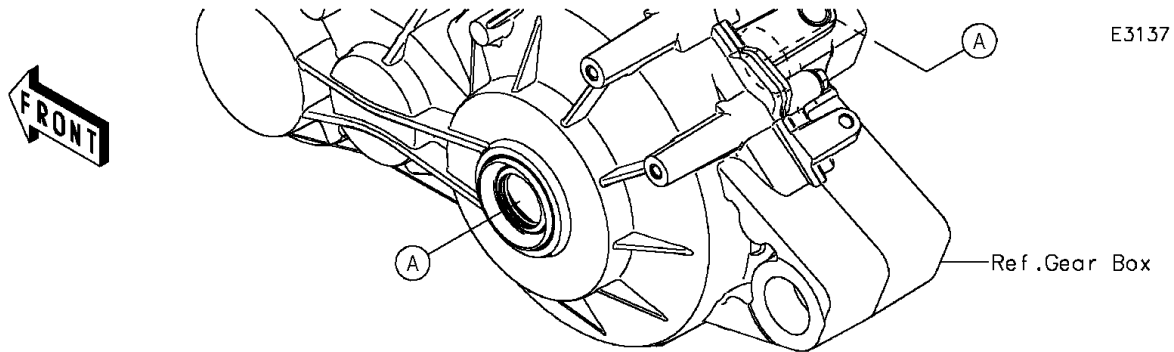

2016 MULE PRO-DXT™ EPS DIESEL PARTS DIAGRAM

Drive Shaft-Rear

2016 MULE PRO-DXT™ EPS DIESEL PARTS LIST

Drive Shaft-Rear

ITEM NAME	PART NUMBER	QUANTITY
BOOT,INSIDE (Ref # 49006)	49006-0585	2
BOOT,OUTSIDE (Ref # 49006A)	49006-0586	2
JOINT-BALL,RR,LH (Ref # 59266)	59266-0049	1
JOINT-BALL,RR,RH (Ref # 59266A)	59266-0050	1