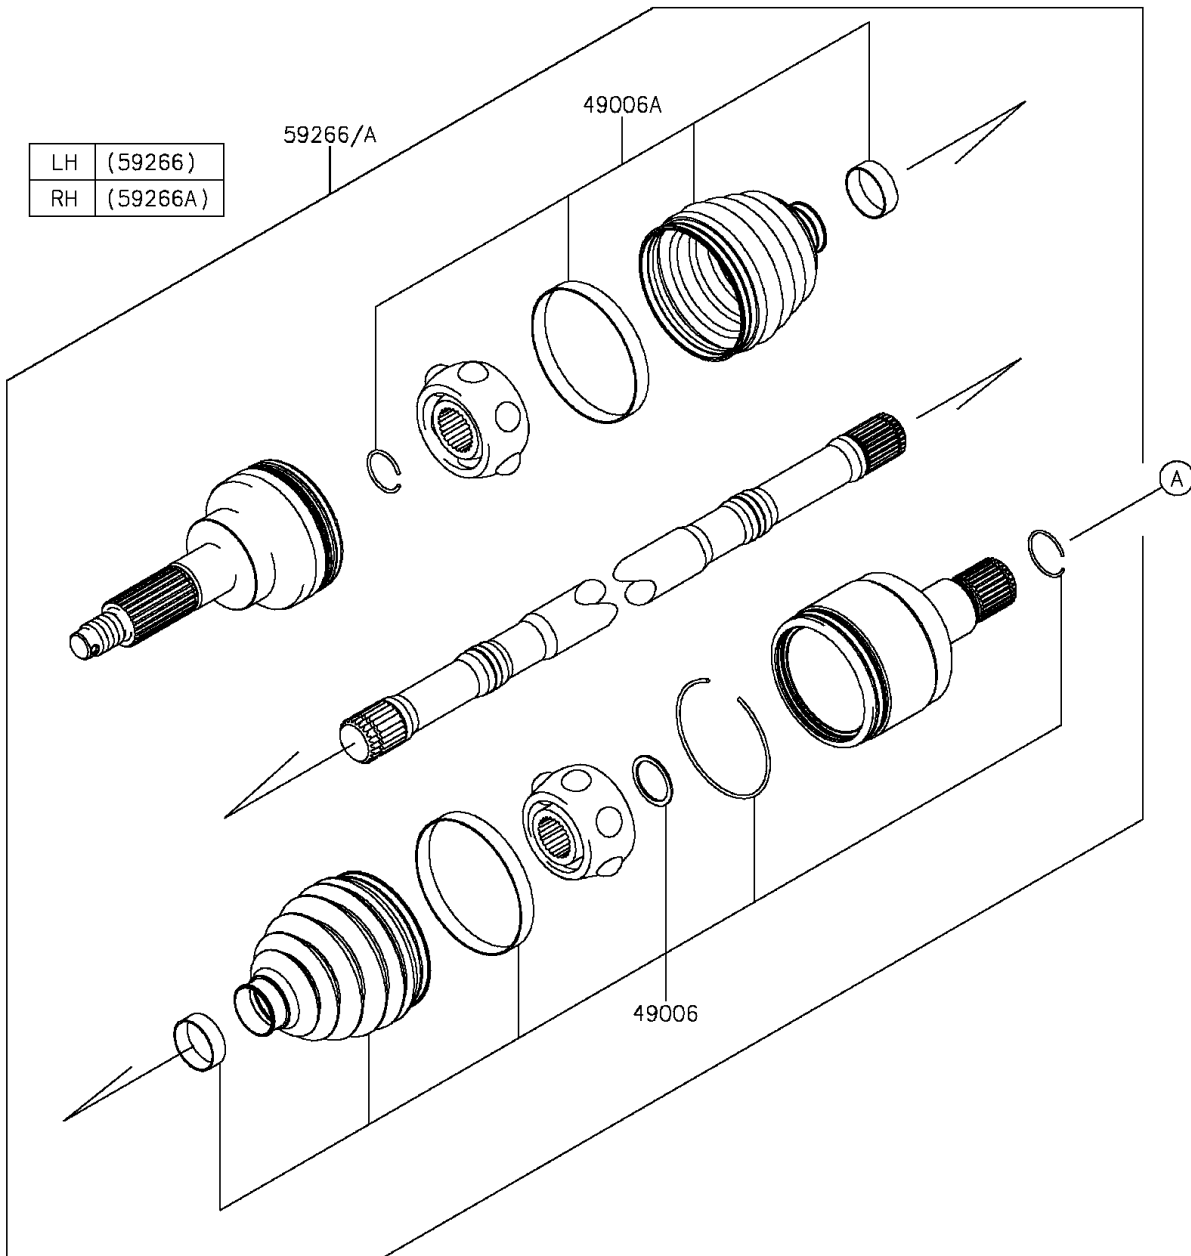

2016 MULE PRO-DXT™ EPS DIESEL PARTS DIAGRAM

Drive Shaft-Rear

2016 MULE PRO-DXT™ EPS DIESEL PARTS LIST

Drive Shaft-Rear

ITEM NAME	PART NUMBER	QUANTITY
BOOT,INSIDE (Ref # 49006)	49006-0585	2
BOOT,OUTSIDE (Ref # 49006A)	49006-0586	2
JOINT-BALL,RR,LH (Ref # 59266)	59266-0049	1
JOINT-BALL,RR,RH (Ref # 59266A)	59266-0050	1