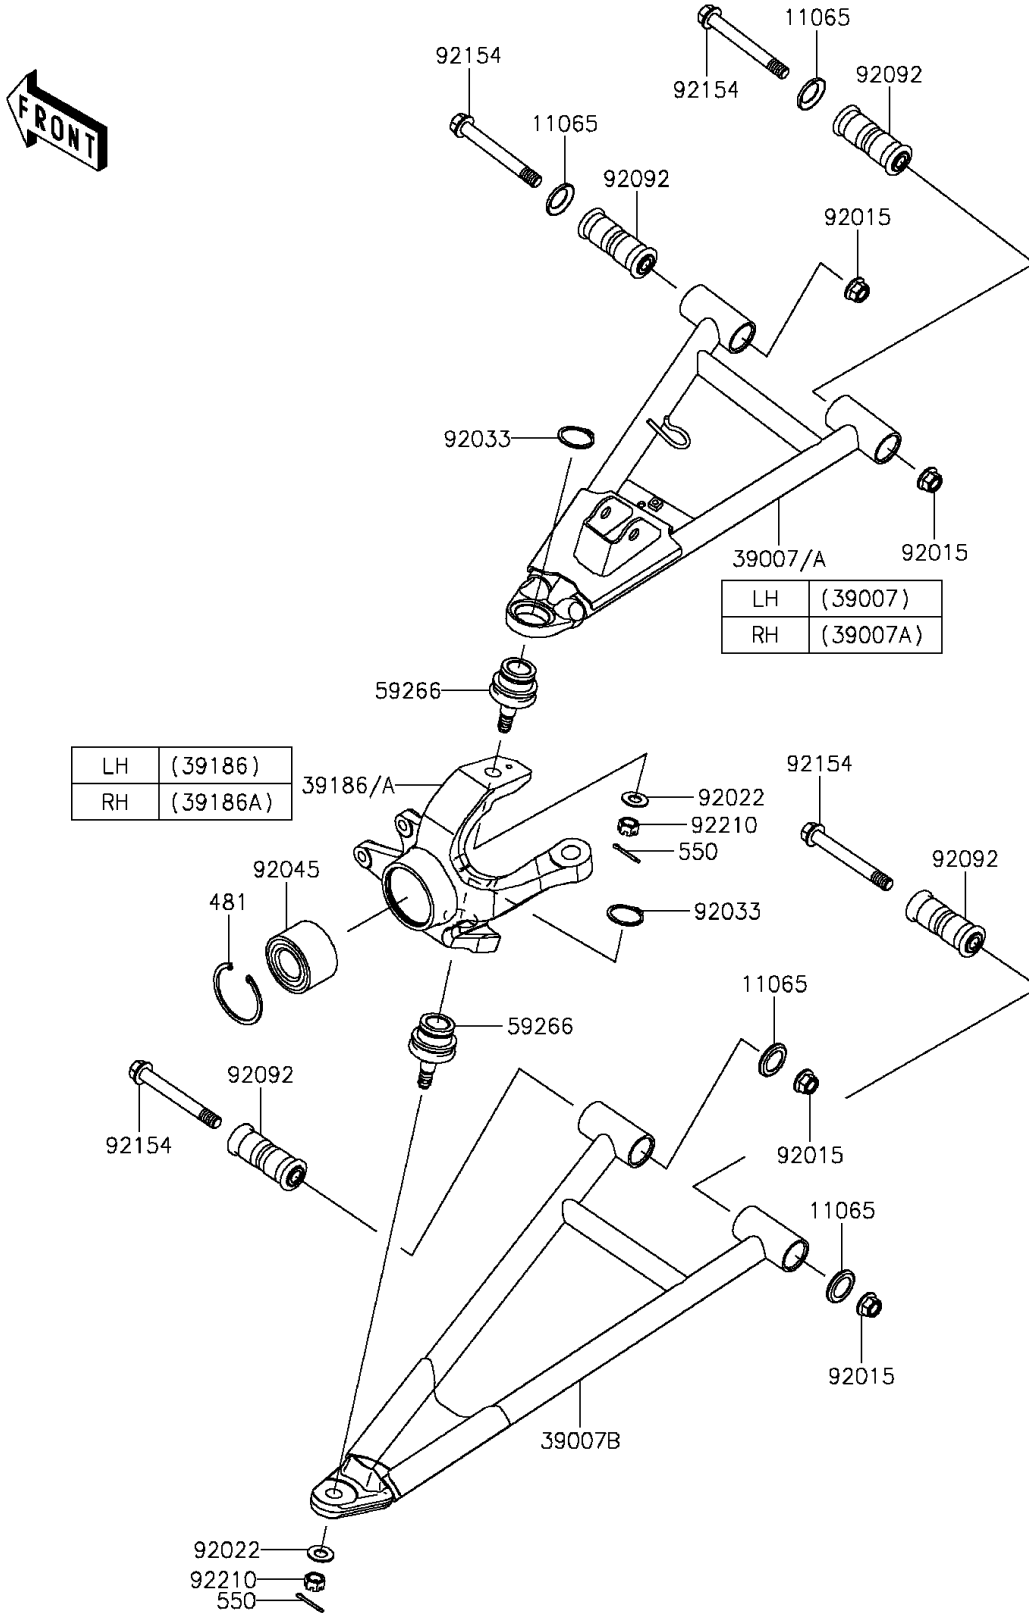

2016 MULE PRO-DXT™ EPS DIESEL PARTS DIAGRAM

Front Suspension

F2152

2016 MULE PRO-DXT™ EPS DIESEL PARTS LIST

Front Suspension

ITEM NAME	PART NUMBER	QUANTITY
CAP,ARM (Ref # 11065)	11065-0838	8
ARM-SUSP,FR,UPP,LH (Ref # 39007)	39007-0377	1
ARM-SUSP,FR,UPP,RH (Ref # 39007A)	39007-0378	1
ARM-SUSP,FR,LWR,LH&RH (Ref # 39007B)	39007-0383	2
KNUCKLE,FR,LH (Ref # 39186)	39186-0319	1
KNUCKLE,FR,RH (Ref # 39186A)	39186-0320	1
CIRCLIP-TYPE-C (Ref # 481)	481J6000	2
PIN-COTTER,3.0X25 (Ref # 550)	550AA3025	4
JOINT-BALL (Ref # 59266)	59266-0711	4
NUT,LOCK,FLANGED,12MM (Ref # 92015)	92015-1433	8
WASHER (Ref # 92022)	92022-1831	4
RING-SNAP,C-TYPE,32MM (Ref # 92033)	92033-1262	4
BEARING-BALL,30X60X37 (Ref # 92045)	92045-0762	2
BUSHING-RUBBER,12X20X78 (Ref # 92092)	92092-0028	8
BOLT,FLANGED,12X100 (Ref # 92154)	92154-1318	8
NUT,CASTLE,12MM (Ref # 92210)	92210-0395	4