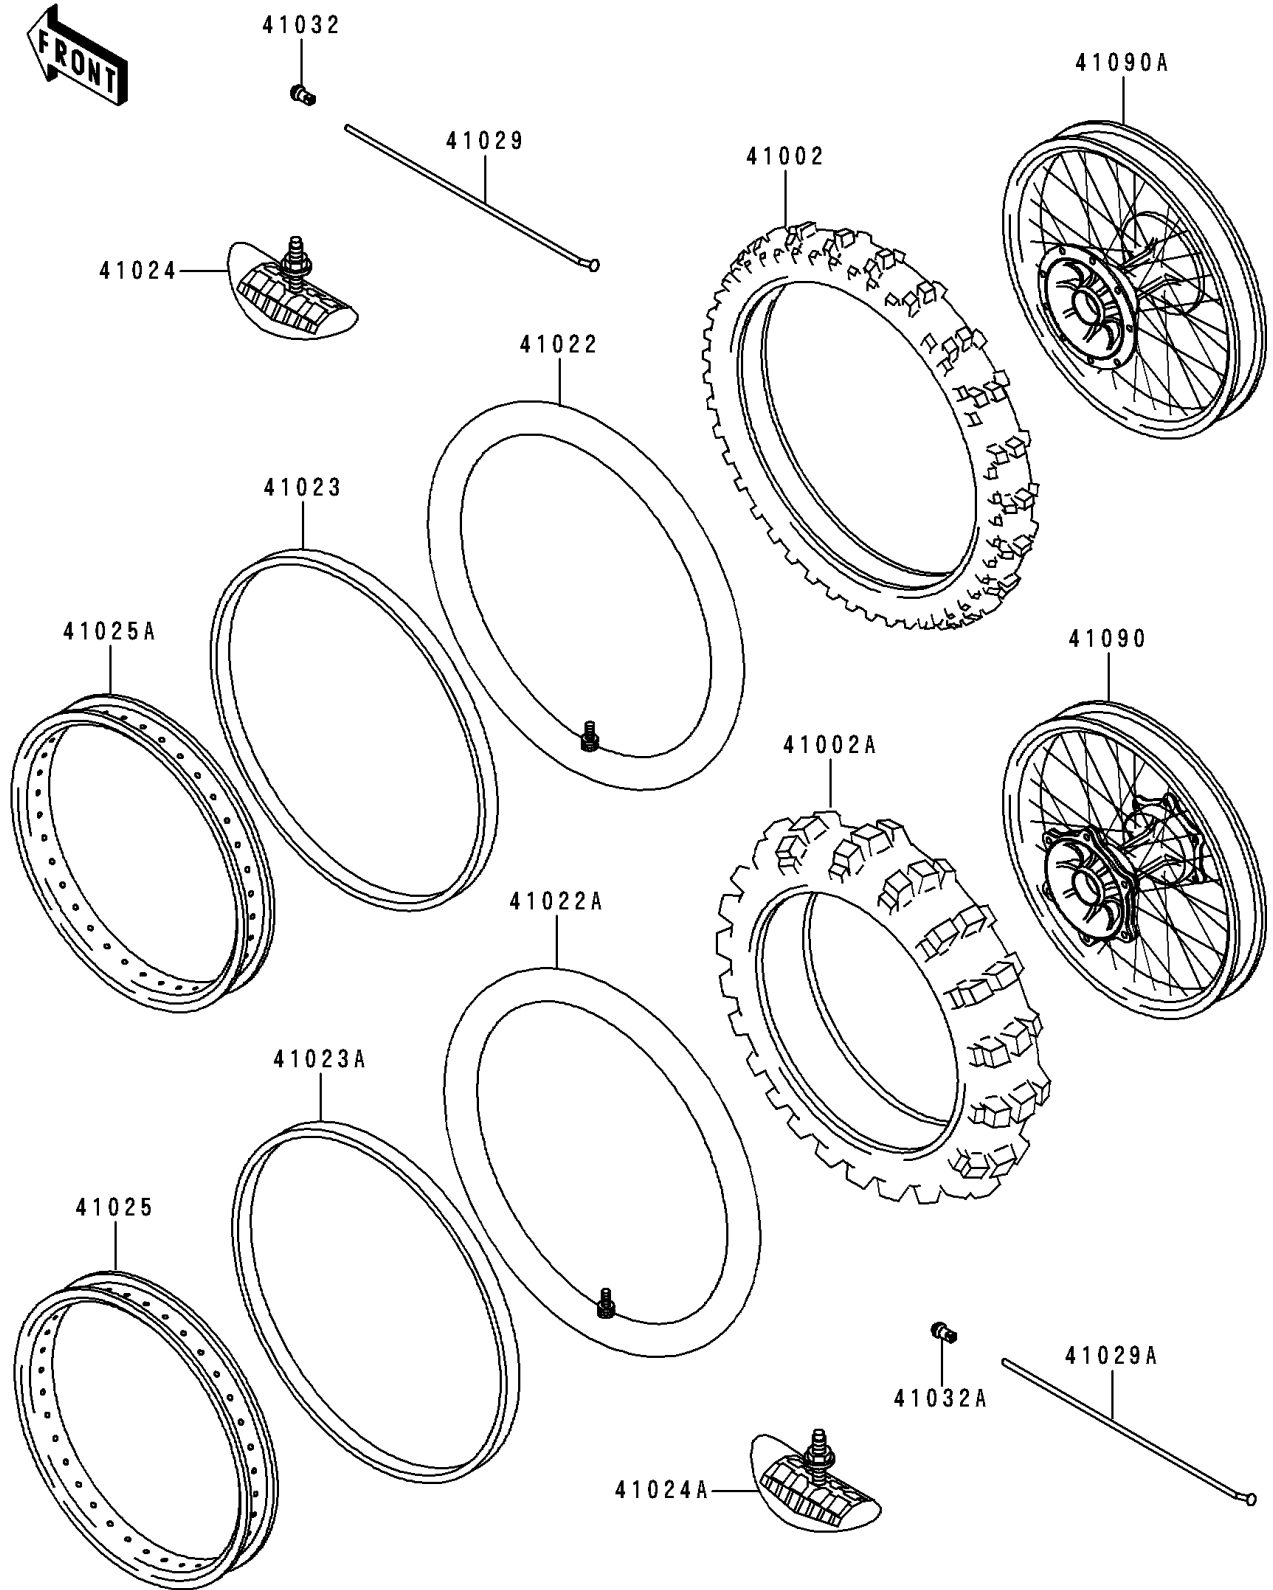

1994 KX125 PARTS DIAGRAM

Wheels/Tires

F2210

1994 KX125 PARTS LIST

Wheels/Tires

ITEM NAME	PART NUMBER	QUANTITY
TIRE,FR,80/100-21 51M,K490(D) (Ref # 41002)	41002-1803	1
TIRE,RR,100/90-19 57M,D737(D) (Ref # 41002A)	41002-1973	1
TUBE-TIRE,80/100-21(D) (Ref # 41022)	41022-1118	1
TUBE-TIRE,100/90-19(D) (Ref # 41022A)	41022-1129	1
BAND-RIM,80/100-21(D) (Ref # 41023)	41023-1069	1
BAND-RIM,90.100/90-19(D) (Ref # 41023A)	41023-1074	1
STOPPER-RIM,1.60-M(DUNLOP) (Ref # 41024)	41024-010	1
STOPPER-RIM,1.85-M(DUNLOP) (Ref # 41024A)	41024-011	1
RIM,RR,1.85X19EFD (Ref # 41025)	41025-1250	1
RIM,FR,1.60X21 (Ref # 41025A)	41025-1262	1
SPOKE-INNER,FR,230MMX165D (Ref # 41029)	41029-1197	36
SPOKE-INNER,RR,202MMX160D (Ref # 41029A)	41029-1204	36
NIPPLE-SPOKE (Ref # 41032)	41032-1061	36
NIPPLE-SPOKE (Ref # 41032A)	41032-1064	36
WHEEL-SUB ASSY,RR (Ref # 41090)	41090-1081	1
WHEEL-SUB ASSY,FR (Ref # 41090A)	41090-1092	1