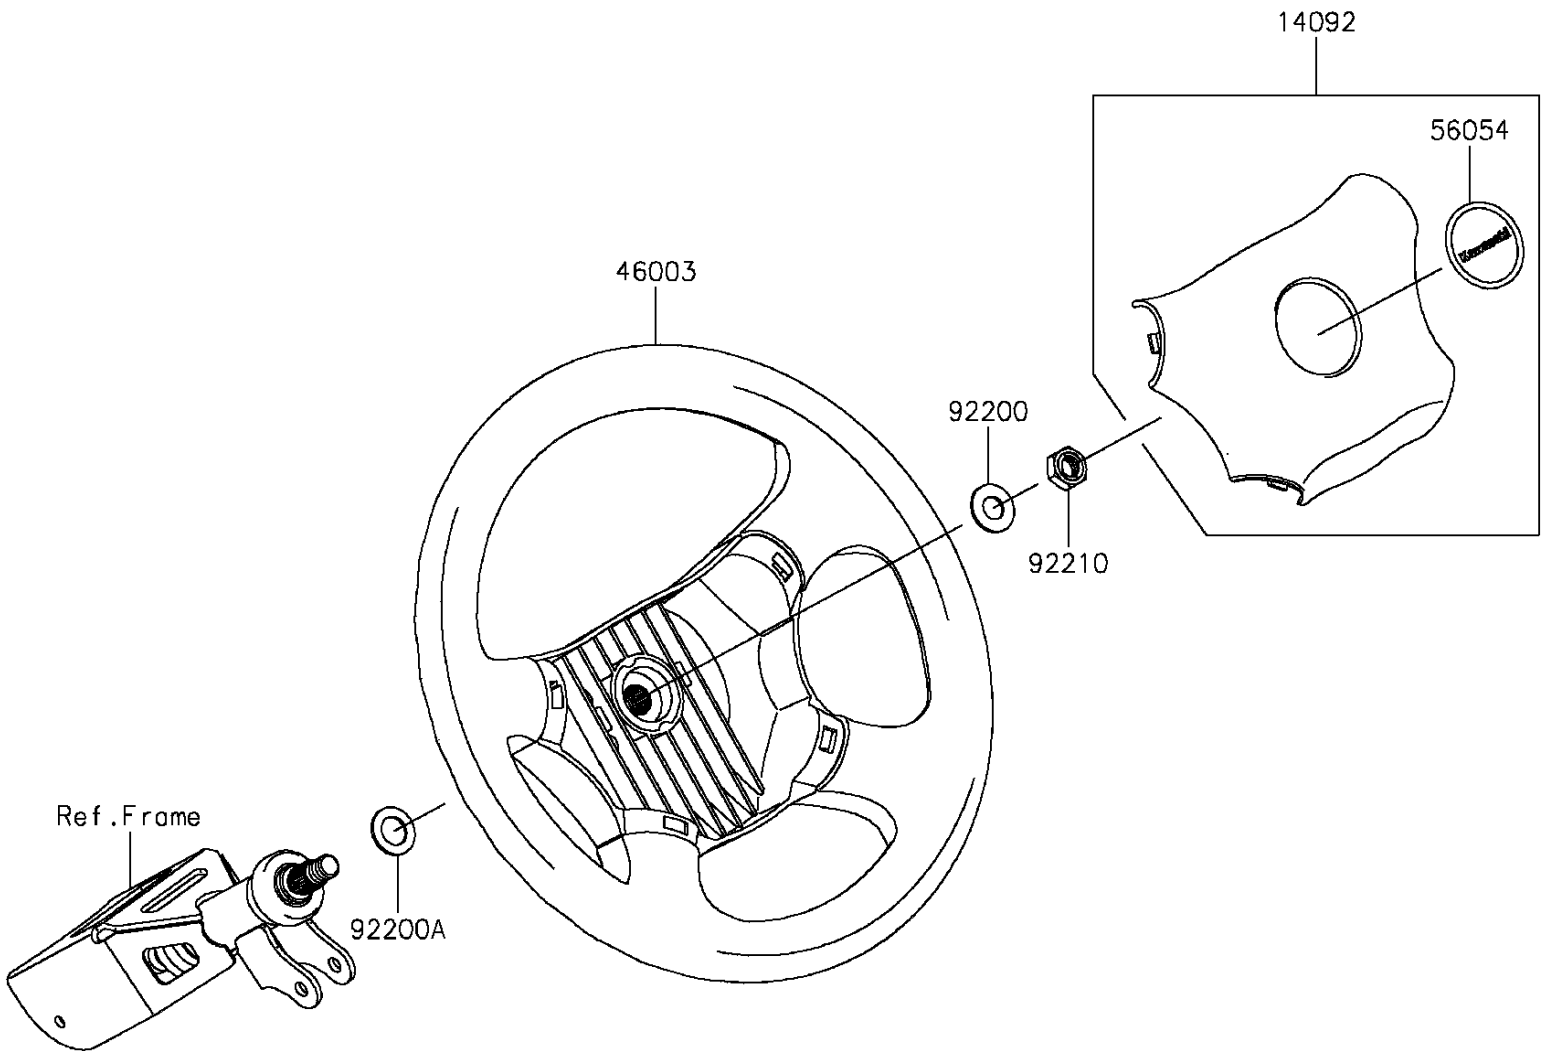

# 2016 MULE PRO-DXT™ EPS DIESEL PARTS DIAGRAM

Steering Wheel

F2311

## 2016 MULE PRO-DXT™ EPS DIESEL PARTS LIST

### Steering Wheel

ITEM NAME	PART NUMBER	QUANTITY
COVER,HORN SWITCH (Ref # 14092)	14092-1029	1
HANDLE (Ref # 46003)	46003-0595	1
MARK,CENTER LOGO,KAWASAKI (Ref # 56054)	56054-1188	1
WASHER,12.1X25X1.6 (Ref # 92200)	92200-0455	1
WASHER,15X25X1.6 (Ref # 92200A)	92200-0460	1
NUT,LOCK,12MM (Ref # 92210)	92210-1249	1