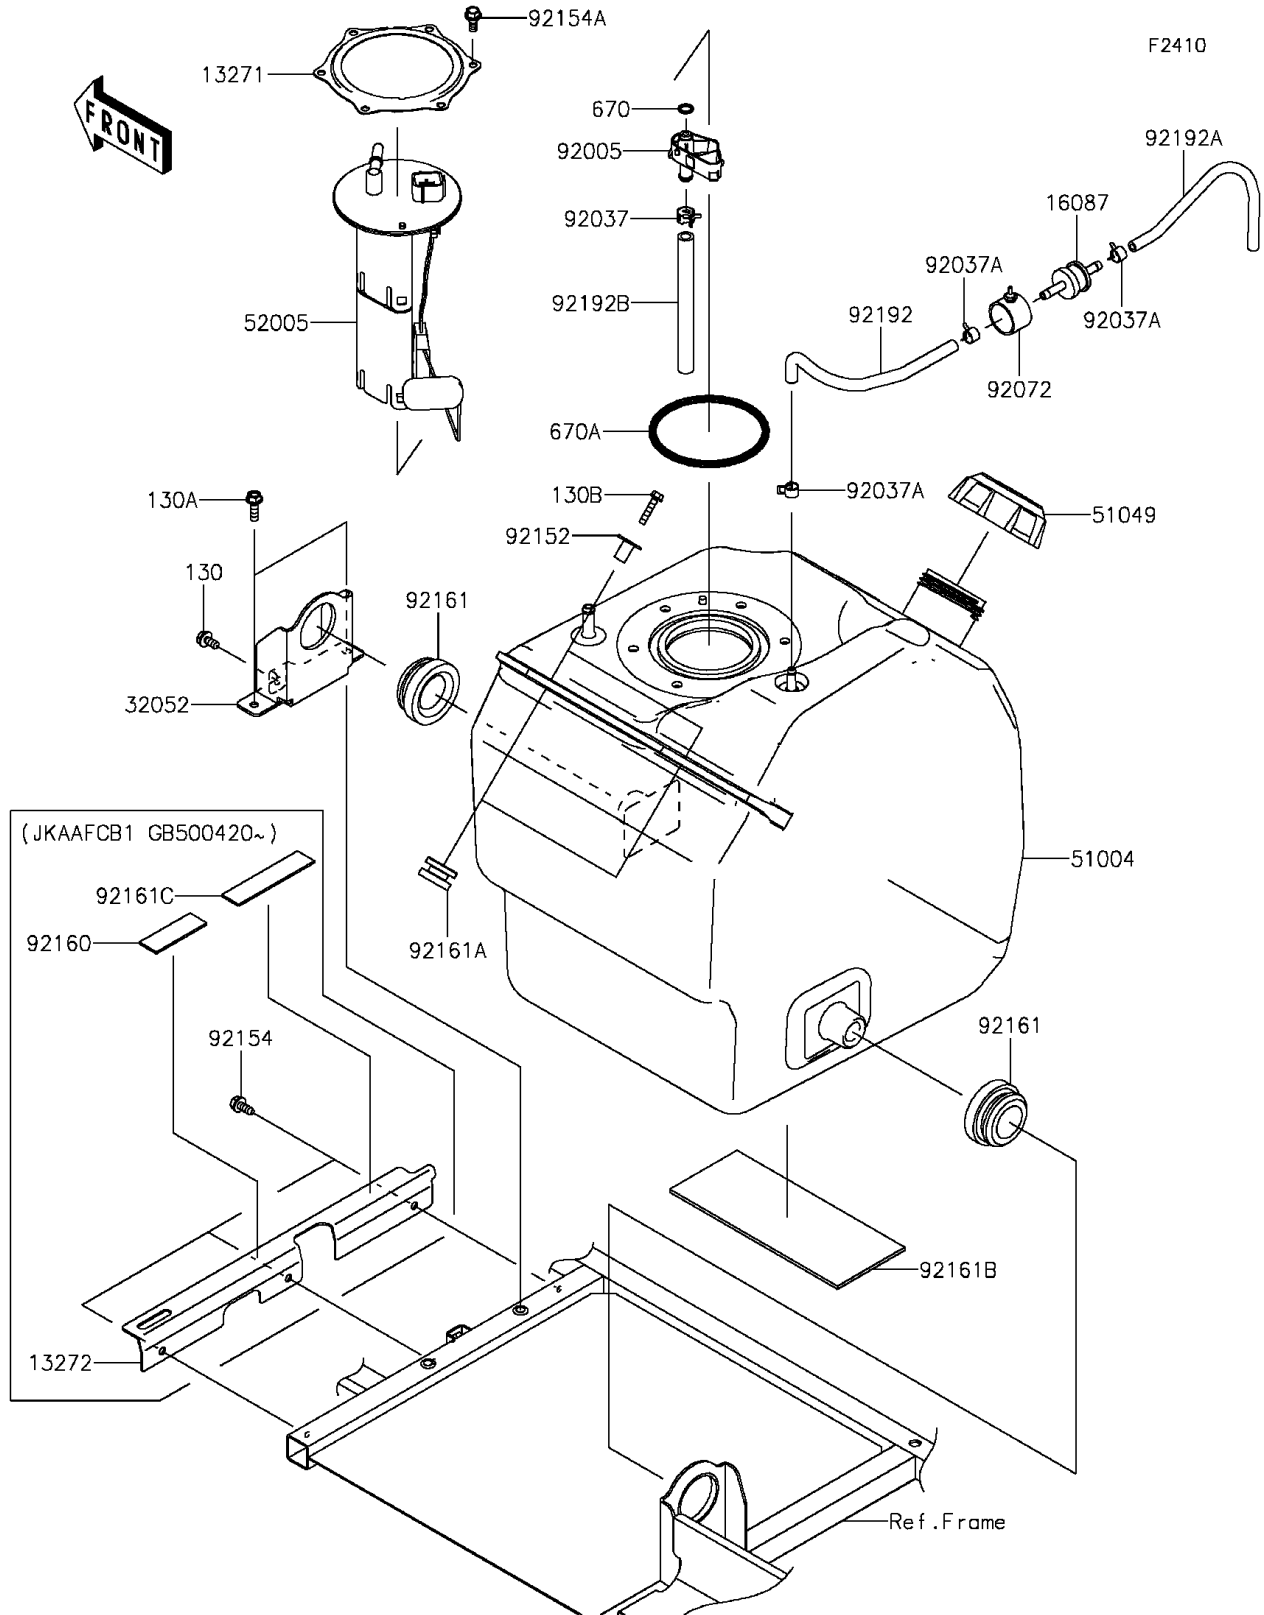

2016 MULE PRO-DXT™ EPS DIESEL PARTS DIAGRAM

Fuel Tank

2016 MULE PRO-DXT™ EPS DIESEL PARTS LIST

Fuel Tank

ITEM NAME	PART NUMBER	QUANTITY
BOLT-FLANGED,6X12 (Ref # 130)	130BA0612	1
BOLT-FLANGED,6X20 (Ref # 130A)	130BA0620	2
BOLT-FLANGED,6X30 (Ref # 130B)	130BA0630	2
PLATE (Ref # 13271)	13271-0980	1
PLATE (Ref # 13272)	13272-2206	1
VALVE-CHECK (Ref # 16087)	16087-0703	1
BRACKET-TANK (Ref # 32052)	32052-0751	1
TANK-FUEL (Ref # 51004)	51004-0009	1
CAP-TANK,FUEL (Ref # 51049)	51049-0718	1
GAUGE,FUEL (Ref # 52005)	52005-0753	1
O RING,9MM (Ref # 670)	670E1509	1
O RING (Ref # 670A)	670E5090	1
FITTING (Ref # 92005)	92005-0813	1
CLAMP,HOSE CLIP (Ref # 92037)	92037-1181	1
CLAMP,TUBE (Ref # 92037A)	92037-1461	3
BAND (Ref # 92072)	92072-1438	1
COLLAR,6.8X10X18.1 (Ref # 92152)	92152-1867	2
BOLT,6X15.6 (Ref # 92154)	92154-1250	3
BOLT,FUEL PUMP (Ref # 92154A)	92154-1326	6
DAMPER (Ref # 92160)	92160-1075	1
DAMPER,30X56X25 (Ref # 92161)	92161-1613	2
DAMPER,10X28X17 (Ref # 92161A)	92161-1614	2
DAMPER,80X200X3.175 (Ref # 92161B)	92161-1645	1
DAMPER (Ref # 92161C)	92161-1876	1
TUBE,BREATHER (Ref # 92192)	92192-0773	1
TUBE,BREATHER,5X9X220 (Ref # 92192A)	92192-1199	1
TUBE,FUEL,8X13X137 (Ref # 92192B)	92192-1474	1