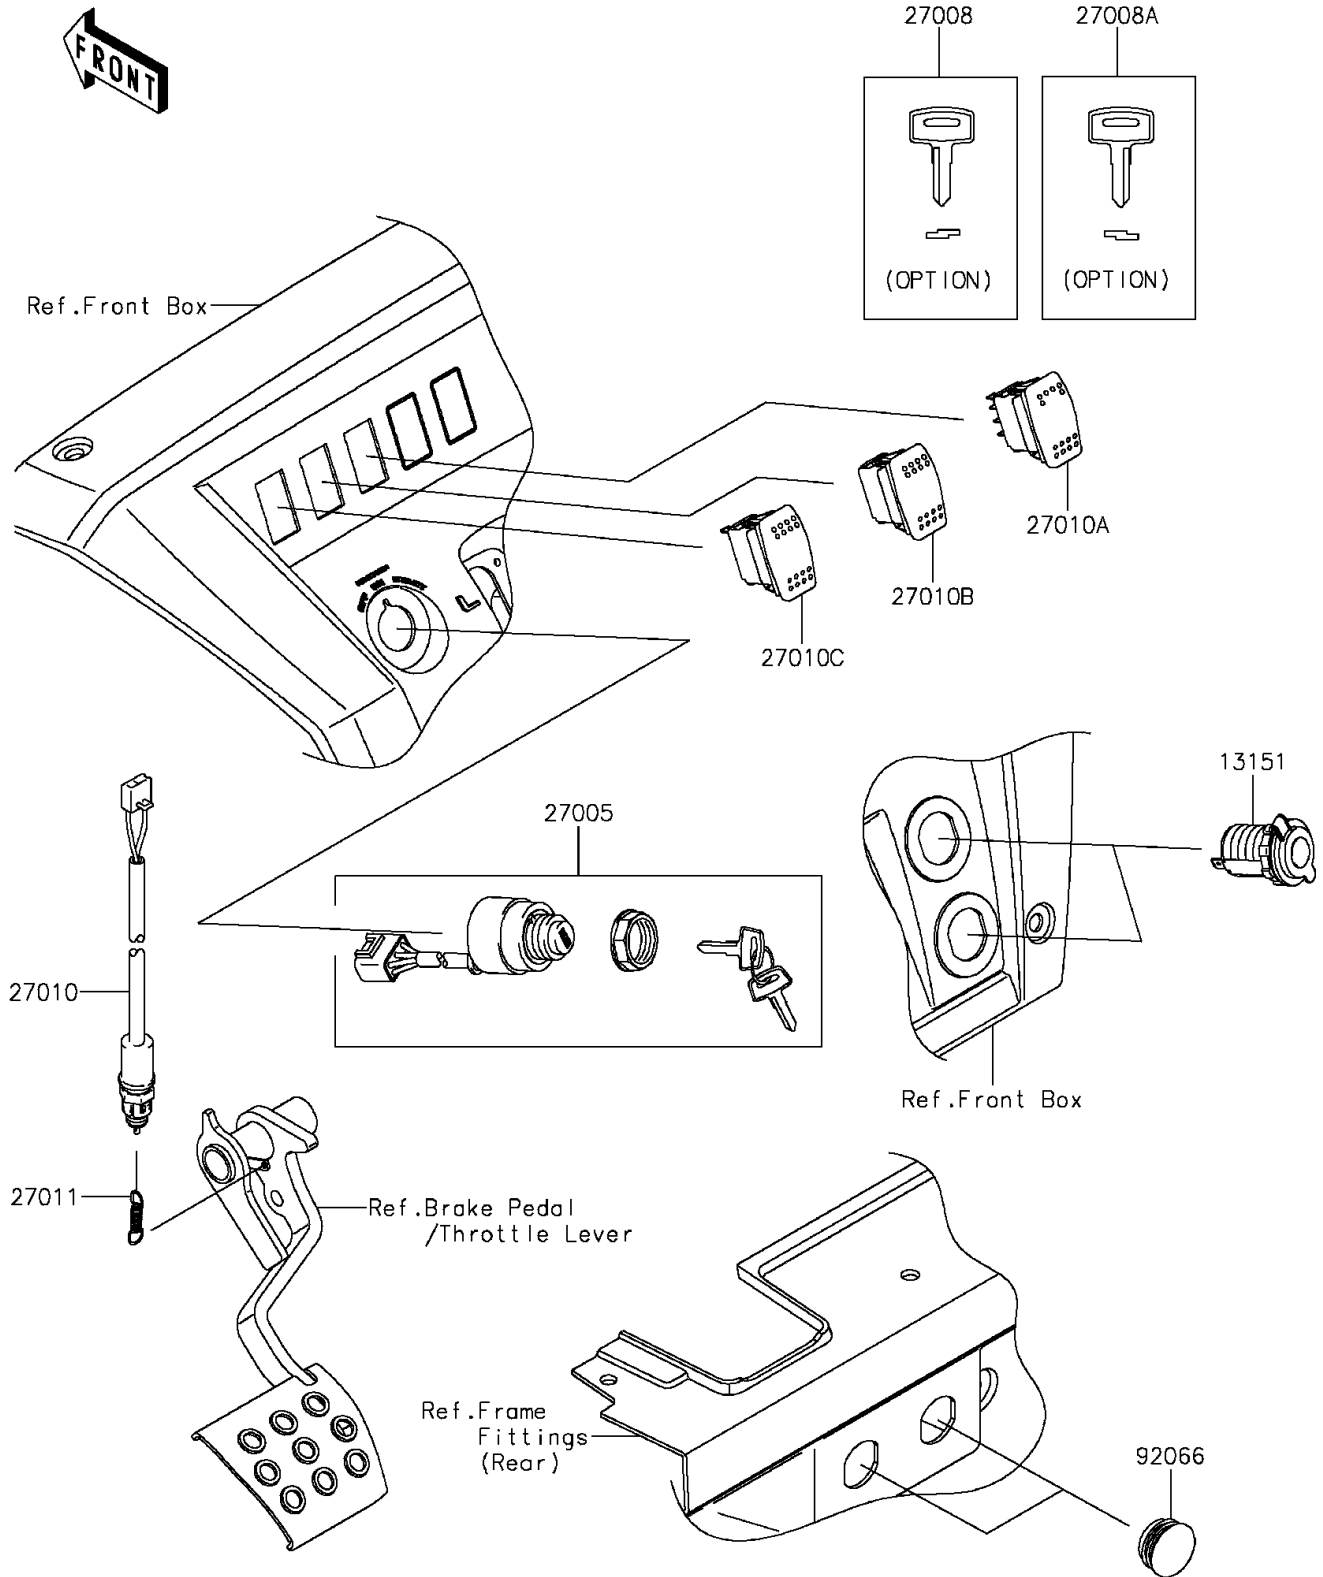

2016 MULE PRO-DXT™ EPS DIESEL PARTS DIAGRAM

Ignition Switch

F2770

2016 MULE PRO-DXT™ EPS DIESEL PARTS LIST

Ignition Switch

ITEM NAME	PART NUMBER	QUANTITY
SWITCH-COMP,OUTLET,12V (Ref # 13151)	13151-0556	2
SWITCH-ASSY-IGNITION (Ref # 27005)	27005-0585	1
KEY-LOCK,BLANK (Ref # 27008)	27008-1153	1
KEY-LOCK,BLANK (Ref # 27008A)	27008-1157	1
SWITCH,BRAKE (Ref # 27010)	27010-0724	1
SWITCH,HEAD LAMP (Ref # 27010A)	27010-0750	1
SWITCH,2WD/4WD (Ref # 27010B)	27010-0751	1
SWITCH,DIFF LOCK (Ref # 27010C)	27010-0810	1
SPRING,BRAKE LAMP SWITCH (Ref # 27011)	27011-006	1
PLUG,D.C. SOCKET (Ref # 92066)	92066-0794	2