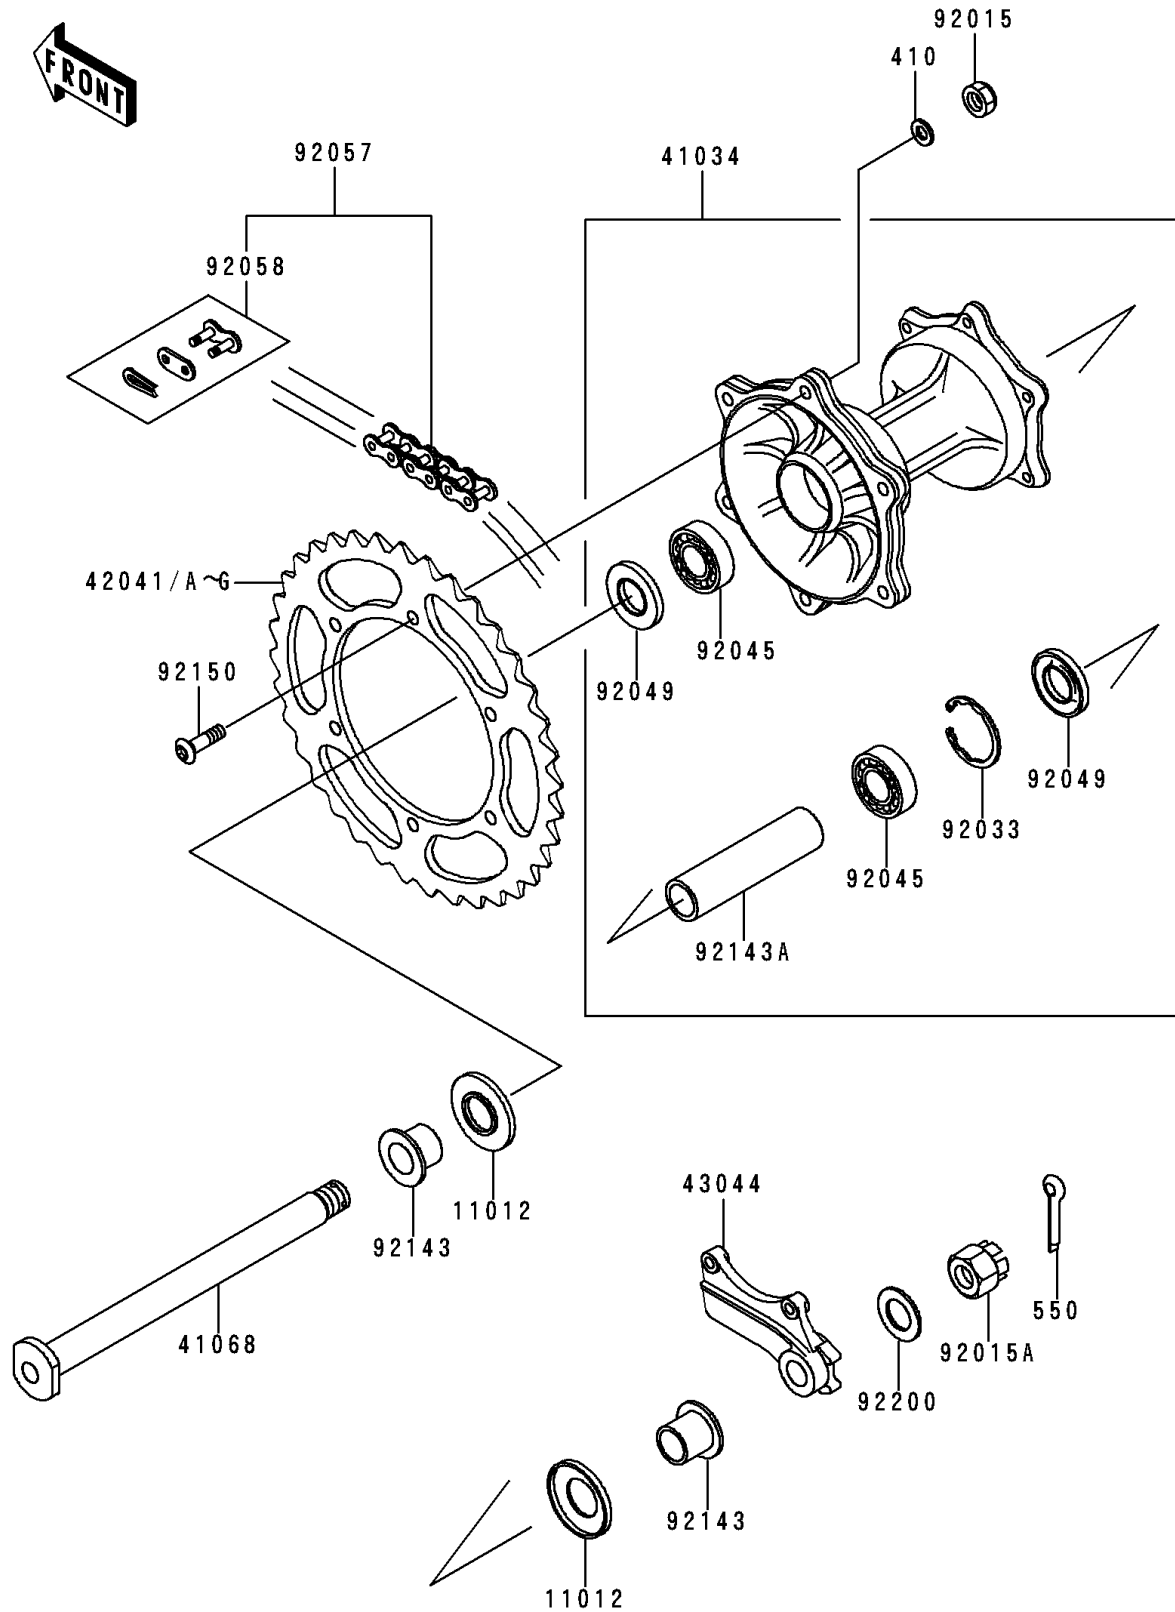

1994 KX125 PARTS DIAGRAM

Rear Hub

F2240

1994 KX125 PARTS LIST

Rear Hub

ITEM NAME	PART NUMBER	QUANTITY
WASHER-PLAIN-SMALL,8MM (Ref # 410)	410B0800	6
PIN-COTTER,3.0X25 (Ref # 550)	550D3025	1
CAP,AXLE (Ref # 11012)	11012-1581	2
DRUM-ASSY,REAR BRAKE (Ref # 41034)	41034-1205	1
AXLE,RR (Ref # 41068)	41068-1343	1
SPROCKET-HUB,51T,AL (Ref # 42041)	42041-1104	1
SPROCKET-HUB,50T,AL (Ref # 42041A)	42041-1255	1
SPROCKET-HUB,49T,AL (Ref # 42041B)	42041-1256	1
SPROCKET-HUB,48T,AL (Ref # 42041C)	42041-1257	1
SPROCKET-HUB,47T,AL (Ref # 42041D)	42041-1258	1
SPROCKET-HUB,48T (Ref # 42041E)	42041-1383	1
SPROCKET-HUB,49T (Ref # 42041F)	42041-1384	1
SPROCKET-HUB,50T (Ref # 42041G)	42041-1408	1
HOLDER-COMP-CALIPER (Ref # 43044)	43044-1111	1
NUT,8MM (Ref # 92015)	92015-1432	6
NUT,CASTLE,18MM (Ref # 92015A)	92015-1885	1
RING-SNAP,42MM (Ref # 92033)	92033-1041	1
BEARING-BALL,6004X8JRLX2/3A (Ref # 92045)	92045-1239	2
SEAL-OIL,BJNC2 25425 (Ref # 92049)	92049-1203	2
CHAIN,DRIVE,DID520DS5X110L (Ref # 92057)	92057-1388	1
JOINT-CHAIN,DRIVE (Ref # 92058)	92058-1071	1
COLLAR,RR AXLE,L=20 (Ref # 92143)	92143-1356	2
COLLAR,RR BRAKE DRUM,L=105 (Ref # 92143A)	92143-1402	1
BOLT,SOCKET,8X28 (Ref # 92150)	92150-1196	6
WASHER,18.5X32X2.3 (Ref # 92200)	92200-1149	1