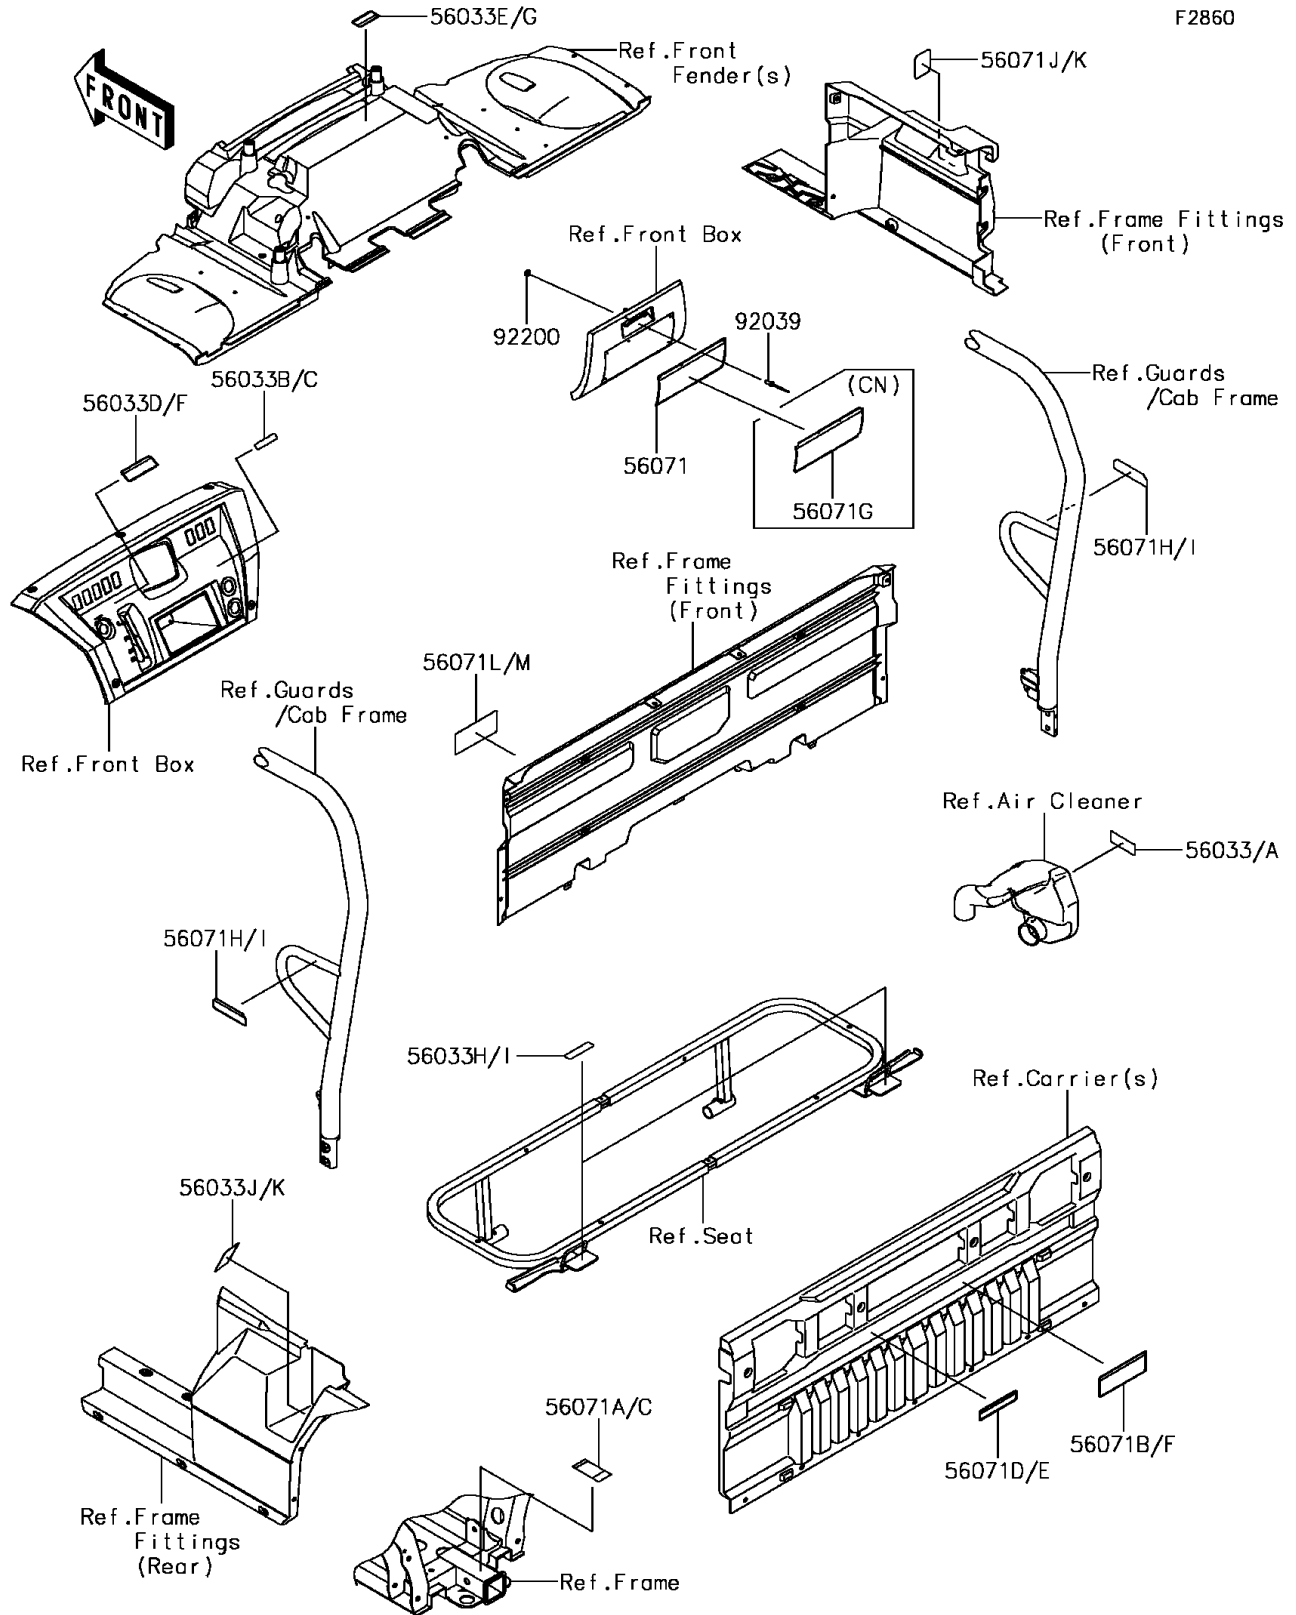

# 2016 MULE PRO-DXT™ EPS DIESEL PARTS DIAGRAM

Labels

## 2016 MULE PRO-DXT™ EPS DIESEL PARTS LIST

### Labels

ITEM NAME	PART NUMBER	QUANTITY
LABEL-MANUAL,AIR CLEANER (Ref # 56033)	56033-0724	1
LABEL-MANUAL,AIR CLEANER (Ref # 56033A)	56033-0731	1
LABEL-MANUAL,DC OUTLET (Ref # 56033B)	56033-0814	1
LABEL-MANUAL,DC OUTLET (Ref # 56033C)	56033-0816	1
LABEL-MANUAL,SHIFT NOTICE (Ref # 56033D)	56033-0822	1
LABEL-MANUAL,FRONT HOOD (Ref # 56033E)	56033-0825	1
LABEL-MANUAL,SHIFT NOTICE (Ref # 56033F)	56033-0826	1
LABEL-MANUAL,FRONT HOOD (Ref # 56033G)	56033-0827	1
LABEL-MANUAL,REAR SEAT (Ref # 56033H)	56033-0829	2
LABEL-MANUAL,REAR SEAT (Ref # 56033I)	56033-0830	2
LABEL-MANUAL,DRIVE BELT (Ref # 56033J)	56033-0831	1
LABEL-MANUAL,DRIVE BELT (Ref # 56033K)	56033-0832	1
LABEL-WARNING,GENERAL (Ref # 56071)	56071-0433	1
LABEL-WARNING,TRAILER HITCH (Ref # 56071A)	56071-0436	1
LABEL-WARNING,CARGO CAPA. (Ref # 56071B)	56071-0437	1
LABEL-WARNING,TRAILER HITCH (Ref # 56071C)	56071-0439	1
LABEL-WARNING,SCREEN OPERATION (Ref # 56071D)	56071-0471	1
LABEL-WARNING,SCREEN OPERATION (Ref # 56071E)	56071-0472	1
LABEL-WARNING,CARGO CAPA. (Ref # 56071F)	56071-0478	1
LABEL-WARNING,GENERAL (Ref # 56071G)	56071-0490	1
LABEL-WARNING,BED OPERATION (Ref # 56071H)	56071-0494	2
LABEL-WARNING,BED OPERATION (Ref # 56071I)	56071-0495	2
LABEL-WARNING,DIESEL (Ref # 56071J)	56071-0542	1
LABEL-WARNING,DIESEL (Ref # 56071K)	56071-0546	1
LABEL-WARNING,TIRE&LOAD (Ref # 56071L)	56071-0685	1
LABEL-WARNING,TIRE&LOAD (Ref # 56071M)	56071-0686	1
RIVET,3.2X8 (Ref # 92039)	92039-3763	6
WASHER,3.5X8X1 (Ref # 92200)	92200-1251	6