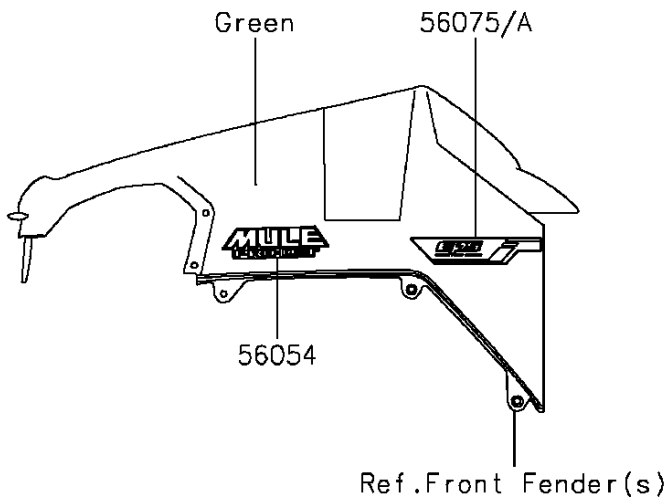

2016 MULE PRO-DXT™ EPS DIESEL PARTS DIAGRAM

Decals(Green)

F2861A

2016 MULE PRO-DXT™ EPS DIESEL PARTS LIST

Decals(Green)

ITEM NAME	PART NUMBER	QUANTITY
MARK,FR FENDER,MULE PRO-DXT (Ref # 56054)	56054-1960	2
PATTERN,FR FENDER,LH,EPS (Ref # 56075)	56075-0624	1
PATTERN,FR FENDER,RH,EPS (Ref # 56075A)	56075-0625	1
PATTERN,SIDE GUARD,LH,FR (Ref # 56075B)	56075-0626	1
PATTERN,SIDE GUARD,RH,FR (Ref # 56075C)	56075-0627	1
PATTERN,SIDE GUARD,LH,RR (Ref # 56075D)	56075-0628	1
PATTERN,SIDE GUARD,RH,RR (Ref # 56075E)	56075-0629	1
PATTERN,CARRIER COVER,LH (Ref # 56075F)	56075-1375	1
PATTERN,CARRIER COVER,RH (Ref # 56075G)	56075-1376	1