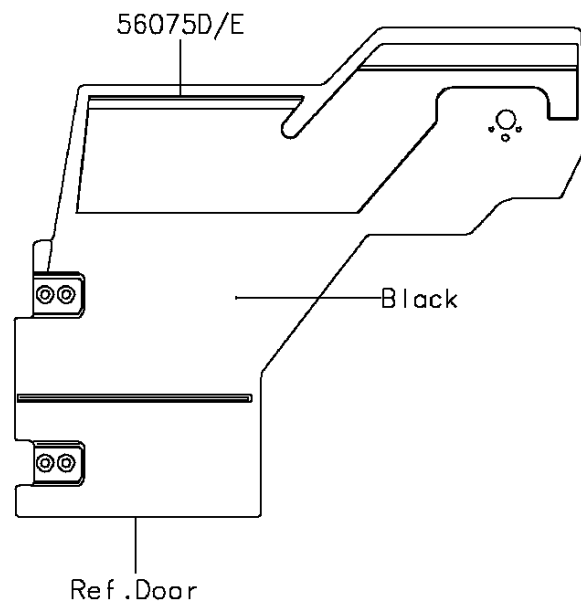

2016 MULE PRO-DXT™ EPS DIESEL PARTS DIAGRAM

Decals(Green)

F2861A

2016 MULE PRO-DXT™ EPS DIESEL PARTS LIST

Decals(Green)

ITEM NAME	PART NUMBER	QUANTITY
MARK,FR FENDER,MULE PRO-DXT (Ref # 56054)	56054-1960	2
PATTERN,FR FENDER,LH,EPS (Ref # 56075)	56075-0624	1
PATTERN,FR FENDER,RH,EPS (Ref # 56075A)	56075-0625	1
PATTERN,SIDE GUARD,LH,FR (Ref # 56075B)	56075-0626	1
PATTERN,SIDE GUARD,RH,FR (Ref # 56075C)	56075-0627	1
PATTERN,SIDE GUARD,LH,RR (Ref # 56075D)	56075-0628	1
PATTERN,SIDE GUARD,RH,RR (Ref # 56075E)	56075-0629	1
PATTERN,CARRIER COVER,LH (Ref # 56075F)	56075-1375	1
PATTERN,CARRIER COVER,RH (Ref # 56075G)	56075-1376	1