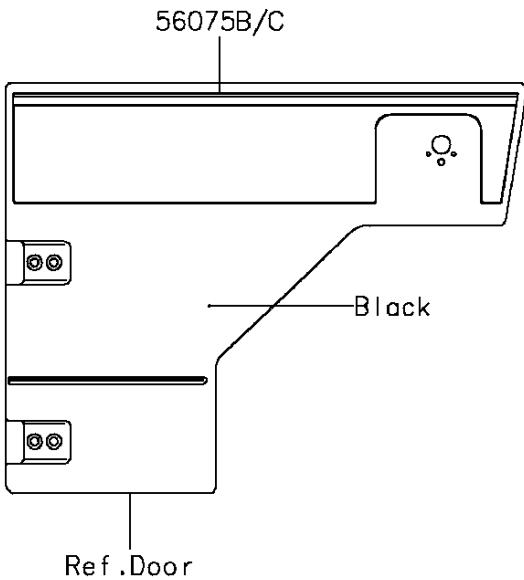

2016 MULE PRO-DXT™ EPS DIESEL PARTS DIAGRAM

Decals(Green)

F2861A

2016 MULE PRO-DXT™ EPS DIESEL PARTS LIST

Decals(Green)

ITEM NAME	PART NUMBER	QUANTITY
MARK,FR FENDER,MULE PRO-DXT (Ref # 56054)	56054-1960	2
PATTERN,FR FENDER,LH,EPS (Ref # 56075)	56075-0624	1
PATTERN,FR FENDER,RH,EPS (Ref # 56075A)	56075-0625	1
PATTERN,SIDE GUARD,LH,FR (Ref # 56075B)	56075-0626	1
PATTERN,SIDE GUARD,RH,FR (Ref # 56075C)	56075-0627	1
PATTERN,SIDE GUARD,LH,RR (Ref # 56075D)	56075-0628	1
PATTERN,SIDE GUARD,RH,RR (Ref # 56075E)	56075-0629	1
PATTERN,CARRIER COVER,LH (Ref # 56075F)	56075-1375	1
PATTERN,CARRIER COVER,RH (Ref # 56075G)	56075-1376	1