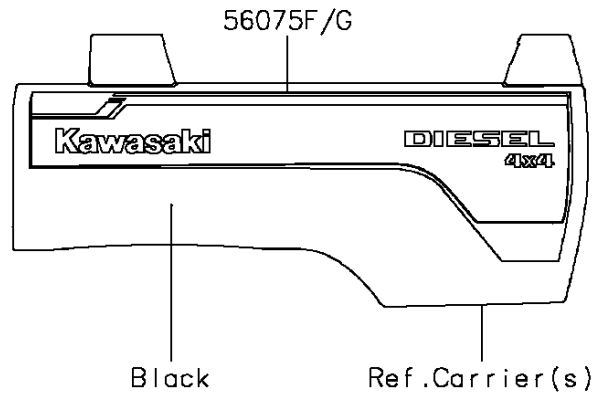

2016 MULE PRO-DXT™ EPS DIESEL PARTS DIAGRAM

Decals(Green)

F2861A

2016 MULE PRO-DXT™ EPS DIESEL PARTS LIST

Decals(Green)

ITEM NAME	PART NUMBER	QUANTITY
MARK,FR FENDER,MULE PRO-DXT (Ref # 56054)	56054-1960	2
PATTERN,FR FENDER,LH,EPS (Ref # 56075)	56075-0624	1
PATTERN,FR FENDER,RH,EPS (Ref # 56075A)	56075-0625	1
PATTERN,SIDE GUARD,LH,FR (Ref # 56075B)	56075-0626	1
PATTERN,SIDE GUARD,RH,FR (Ref # 56075C)	56075-0627	1
PATTERN,SIDE GUARD,LH,RR (Ref # 56075D)	56075-0628	1
PATTERN,SIDE GUARD,RH,RR (Ref # 56075E)	56075-0629	1
PATTERN,CARRIER COVER,LH (Ref # 56075F)	56075-1375	1
PATTERN,CARRIER COVER,RH (Ref # 56075G)	56075-1376	1