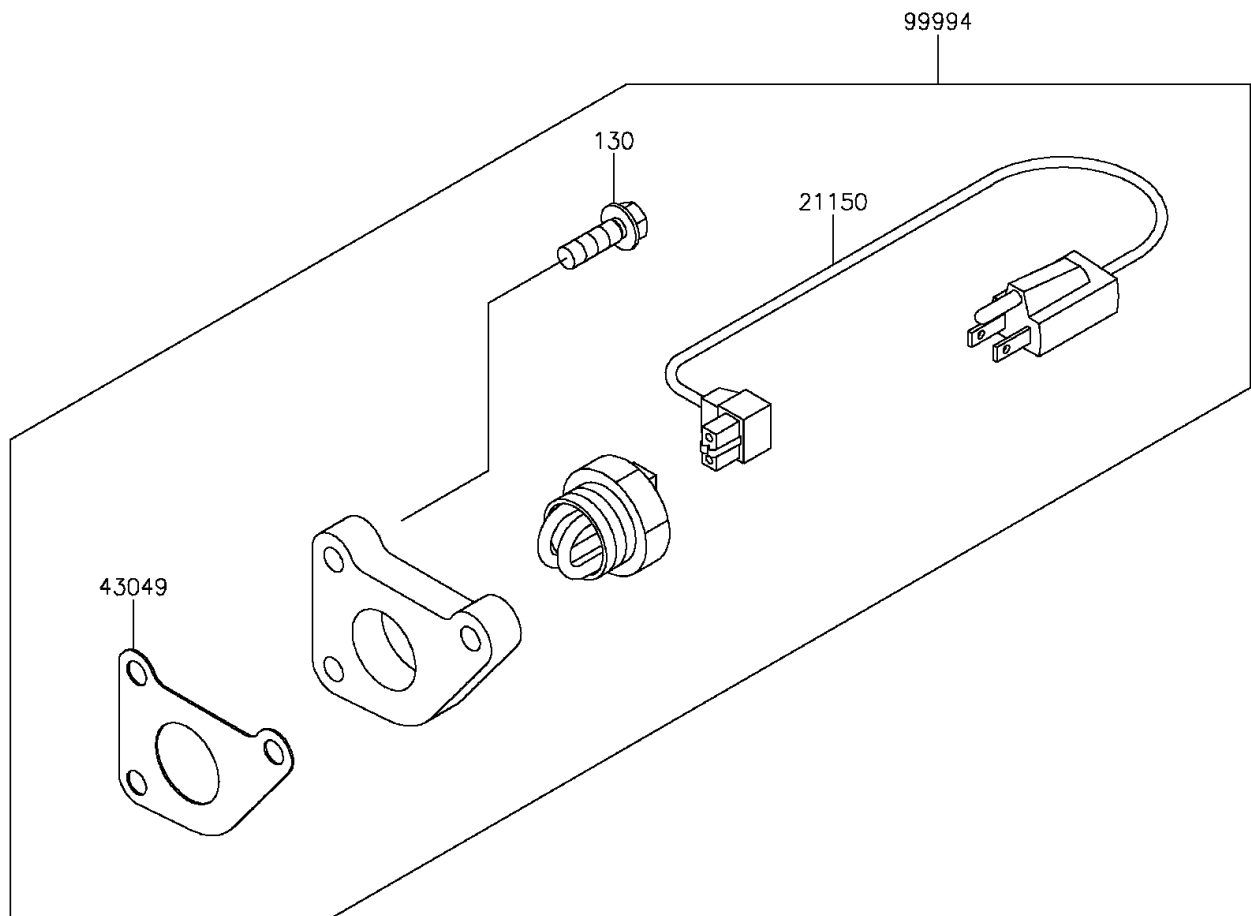

2016 MULE PRO-DXT™ EPS DIESEL PARTS DIAGRAM

Accessory

F2910

2016 MULE PRO-DXT™ EPS DIESEL PARTS LIST

Accessory

ITEM NAME	PART NUMBER	QUANTITY
BOLT-FLANGED,8X25 (Ref # 130)	130BA0825	3
CORD-ASSY (Ref # 21150)	21150-0015	1
PACKING (Ref # 43049)	43049-0034	1
KIT-ACCESSORY,BLOCK HEATER (Ref # 99994)	99994-0741	1