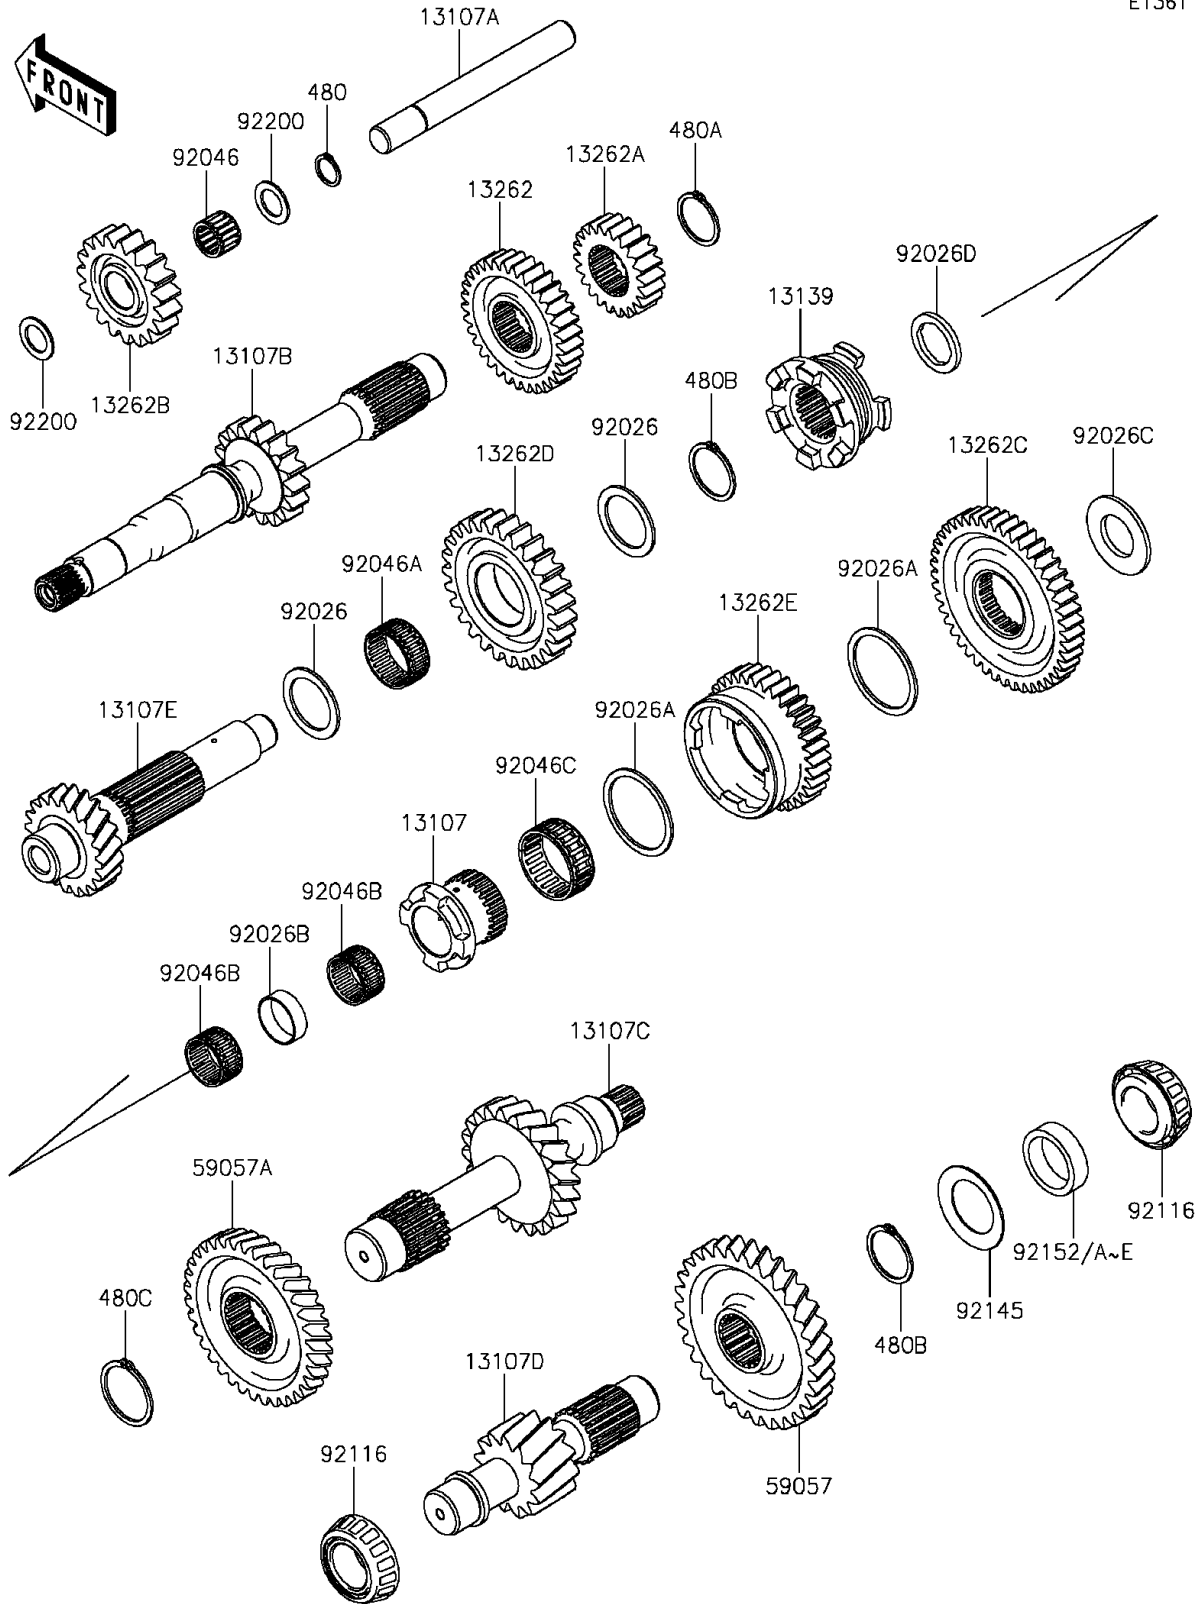

2016 MULE PRO-DXT™ EPS LE DIESEL PARTS DIAGRAM

Transmission

E1361

2016 MULE PRO-DXT™ EPS LE DIESEL PARTS LIST

Transmission

ITEM NAME	PART NUMBER	QUANTITY
SHAFT (Ref # 13107)	13107-0779	1
SHAFT,IDLE REV (Ref # 13107A)	13107-0780	1
SHAFT,INPUT,17T (Ref # 13107B)	13107-0782	1
SHAFT,3RD,21T (Ref # 13107C)	13107-0784	1
SHAFT,4TH,13T (Ref # 13107D)	13107-0785	1
SHAFT,COUNTER,19T (Ref # 13107E)	13107-0829	1
SHIFTER (Ref # 13139)	13139-0022	1
GEAR,INPUT HI,33T (Ref # 13262)	13262-1085	1
GEAR,INPUT LOW,22T (Ref # 13262A)	13262-1086	1
GEAR,IDLE REV,19T (Ref # 13262B)	13262-1087	1
GEAR,COUNTER LOW,45T (Ref # 13262C)	13262-1088	1
GEAR,COUNTER REV,27T (Ref # 13262D)	13262-1089	1
GEAR,COUNTER HI,34T (Ref # 13262E)	13262-1090	1
CIRCLIP-TYPE-C,18MM (Ref # 480)	480J1800	1
CIRCLIP-TYPE-C,32MM (Ref # 480A)	480J3200	1
CIRCLIP (Ref # 480B)	480J3500	2
CIRCLIP (Ref # 480C)	480J4000	1
GEAR-HELICAL,31T (Ref # 59057)	59057-0013	1
GEAR-HELICAL,3RD,36T (Ref # 59057A)	59057-0022	1
SPACER,35.2X47X2 (Ref # 92026)	92026-0765	2
SPACER,49.2X58X2 (Ref # 92026A)	92026-0766	2
SPACER,29.4X31.8X10 (Ref # 92026B)	92026-0767	1
SPACER (Ref # 92026C)	92026-0768	1
SPACER,28.2X39X3.6 (Ref # 92026D)	92026-0795	1
BEARING-NEEDLE,FMJ-182417 (Ref # 92046)	92046-0040	1
BEARING-NEEDLE,35X40X17 (Ref # 92046A)	92046-0611	1
BEARING-NEEDLE,KT283317C3 (Ref # 92046B)	92046-0621	2
BEARING-NEEDLE,HIGH GEAR (Ref # 92046C)	92046-1276	1
BEARING-ROLLER (Ref # 92116)	92116-0007	2

2016 MULE PRO-DXT™ EPS LE DIESEL PARTS LIST

Transmission

ITEM NAME	PART NUMBER	QUANTITY
SPRING (Ref # 92145)	92145-1575	1
COLLAR,L=12.1 (Ref # 92152)	92152-1815	AR
COLLAR,L=12.3 (Ref # 92152A)	92152-1816	AR
COLLAR,L=12.5 (Ref # 92152B)	92152-1817	AR
COLLAR,L=12.7 (Ref # 92152C)	92152-1818	AR
COLLAR,L=12.9 (Ref # 92152D)	92152-1819	AR
COLLAR,L=13.1 (Ref # 92152E)	92152-1820	AR
WASHER,18.2X28X1.5 (Ref # 92200)	92200-0716	2