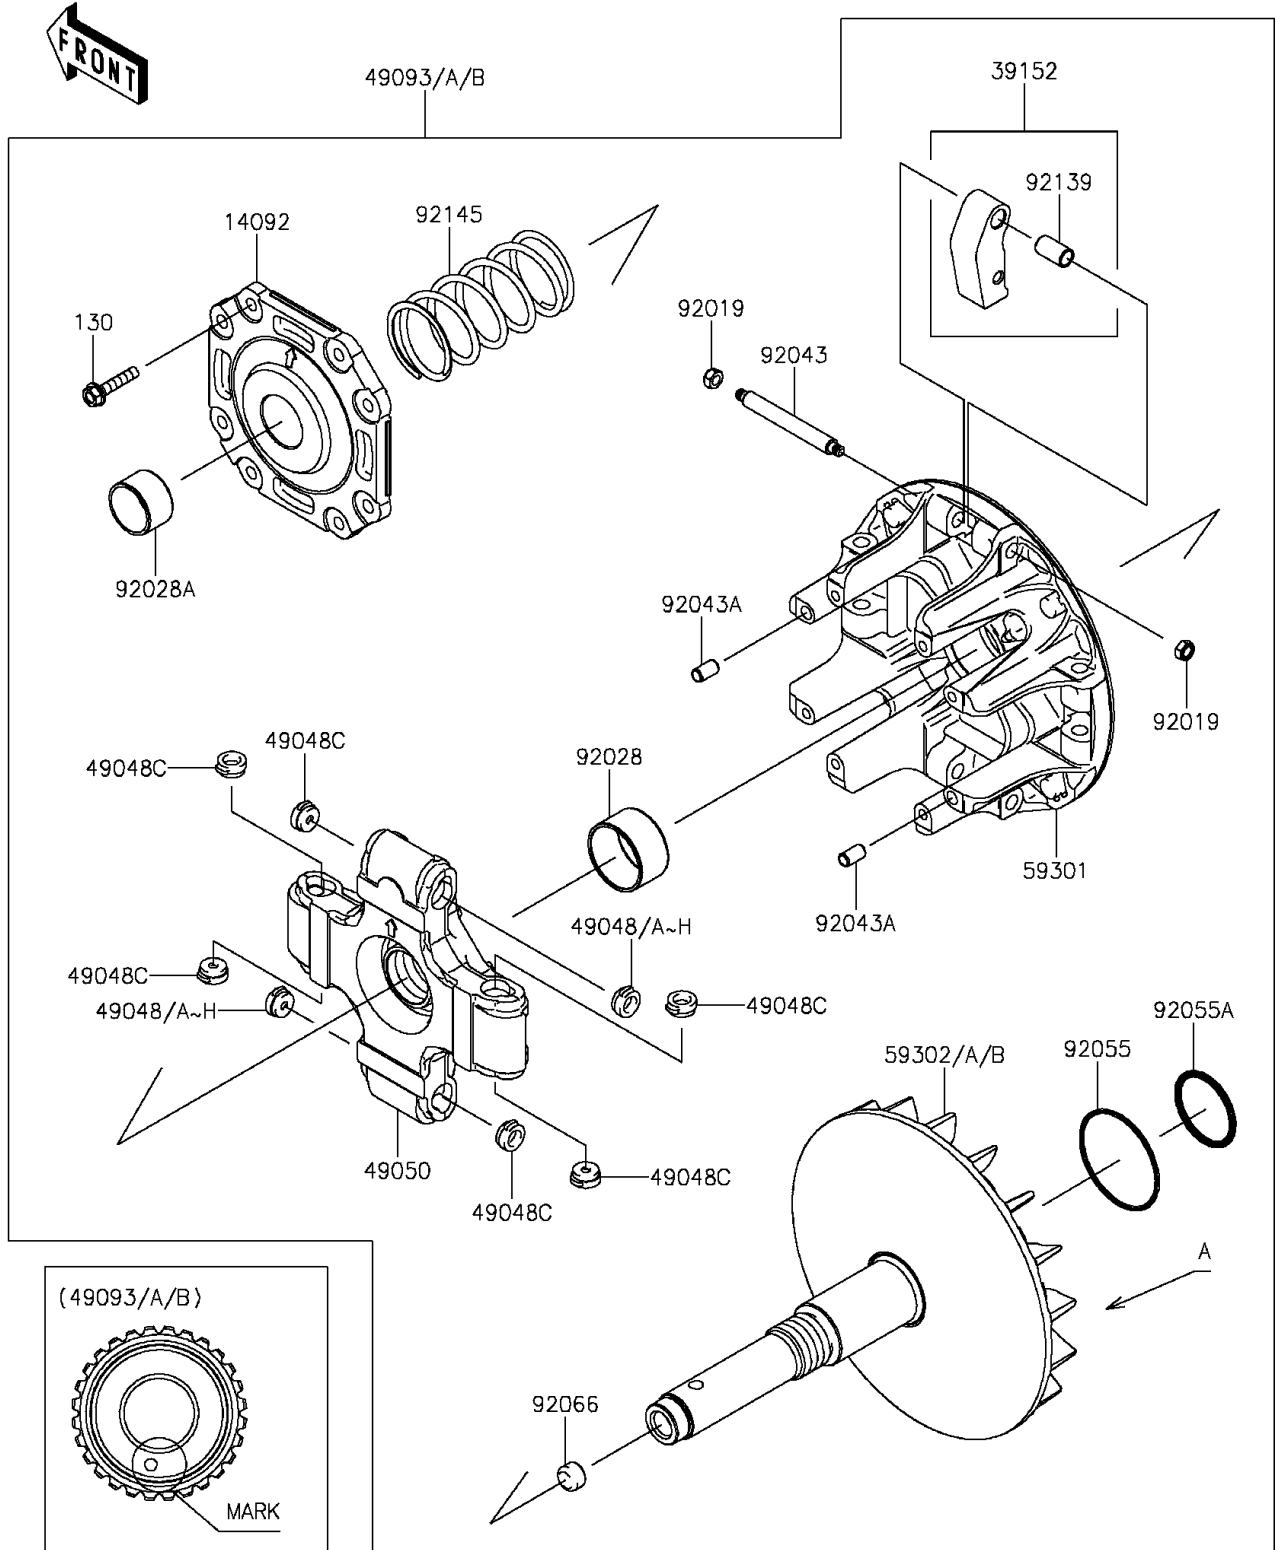

2016 MULE PRO-DXT™ EPS LE DIESEL PARTS DIAGRAM

Drive Converter

E1391

2016 MULE PRO-DXT™ EPS LE DIESEL PARTS LIST

Drive Converter

ITEM NAME	PART NUMBER	QUANTITY
BOLT-FLANGED,6X30 (Ref # 130)	130CA0630	8
COVER (Ref # 14092)	14092-1201	1
WEIGHT-RAMP (Ref # 39152)	39152-0043	4
SHOE,T=7.2 (Ref # 49048)	49048-1087	AR
SHOE,T=7.3 (Ref # 49048A)	49048-1088	AR
SHOE,T=7.4 (Ref # 49048B)	49048-1089	AR
SHOE,T=7.5 (Ref # 49048C)	49048-1090	8
SHOE,T=7.6 (Ref # 49048D)	49048-1091	AR
SHOE,T=7.7 (Ref # 49048E)	49048-1092	AR
SHOE,T=7.8 (Ref # 49048F)	49048-1093	AR
SHOE,T=7.9 (Ref # 49048G)	49048-1094	AR
SHOE,T=8.0 (Ref # 49048H)	49048-1095	AR
SPIDER (Ref # 49050)	49050-1083	1
CONVERTER-DRIVE,B MARK,WHITE (Ref # 49093)	49093-0050	1
CONVERTER-DRIVE,A MARK,BLUE (Ref # 49093A)	49093-0069	1
CONVERTER-DRIVE,C MARK,YELLOW (Ref # 49093B)	49093-0070	1
SHEAVE-MOVABLE (Ref # 59301)	59301-0025	1
SHEAVE-COMP,B MARK,WHITE (Ref # 59302)	59302-0092	1
SHEAVE-COMP,A MARK,BLUE (Ref # 59302A)	59302-0093	1
SHEAVE-COMP,C MARK,YELLOW (Ref # 59302B)	59302-0094	1
NUT,LOCK,6MM (Ref # 92019)	92019-008	8
BUSHING (Ref # 92028)	92028-1975	1
BUSHING (Ref # 92028A)	92028-1980	1
PIN (Ref # 92043)	92043-0809	4
PIN,6.2X8X14 (Ref # 92043A)	92043-1263	2
RING-O,59.5X2.4 (Ref # 92055)	92055-0753	1
RING-O,3.5X39.7 (Ref # 92055A)	92055-0789	1
PLUG (Ref # 92066)	92066-0784	1
BUSHING,9X11X19.75 (Ref # 92139)	92139-1103	4

2016 MULE PRO-DXT™ EPS LE DIESEL PARTS LIST

Drive Converter

ITEM NAME	PART NUMBER	QUANTITY
SPRING (Ref # 92145)	92145-1670	1