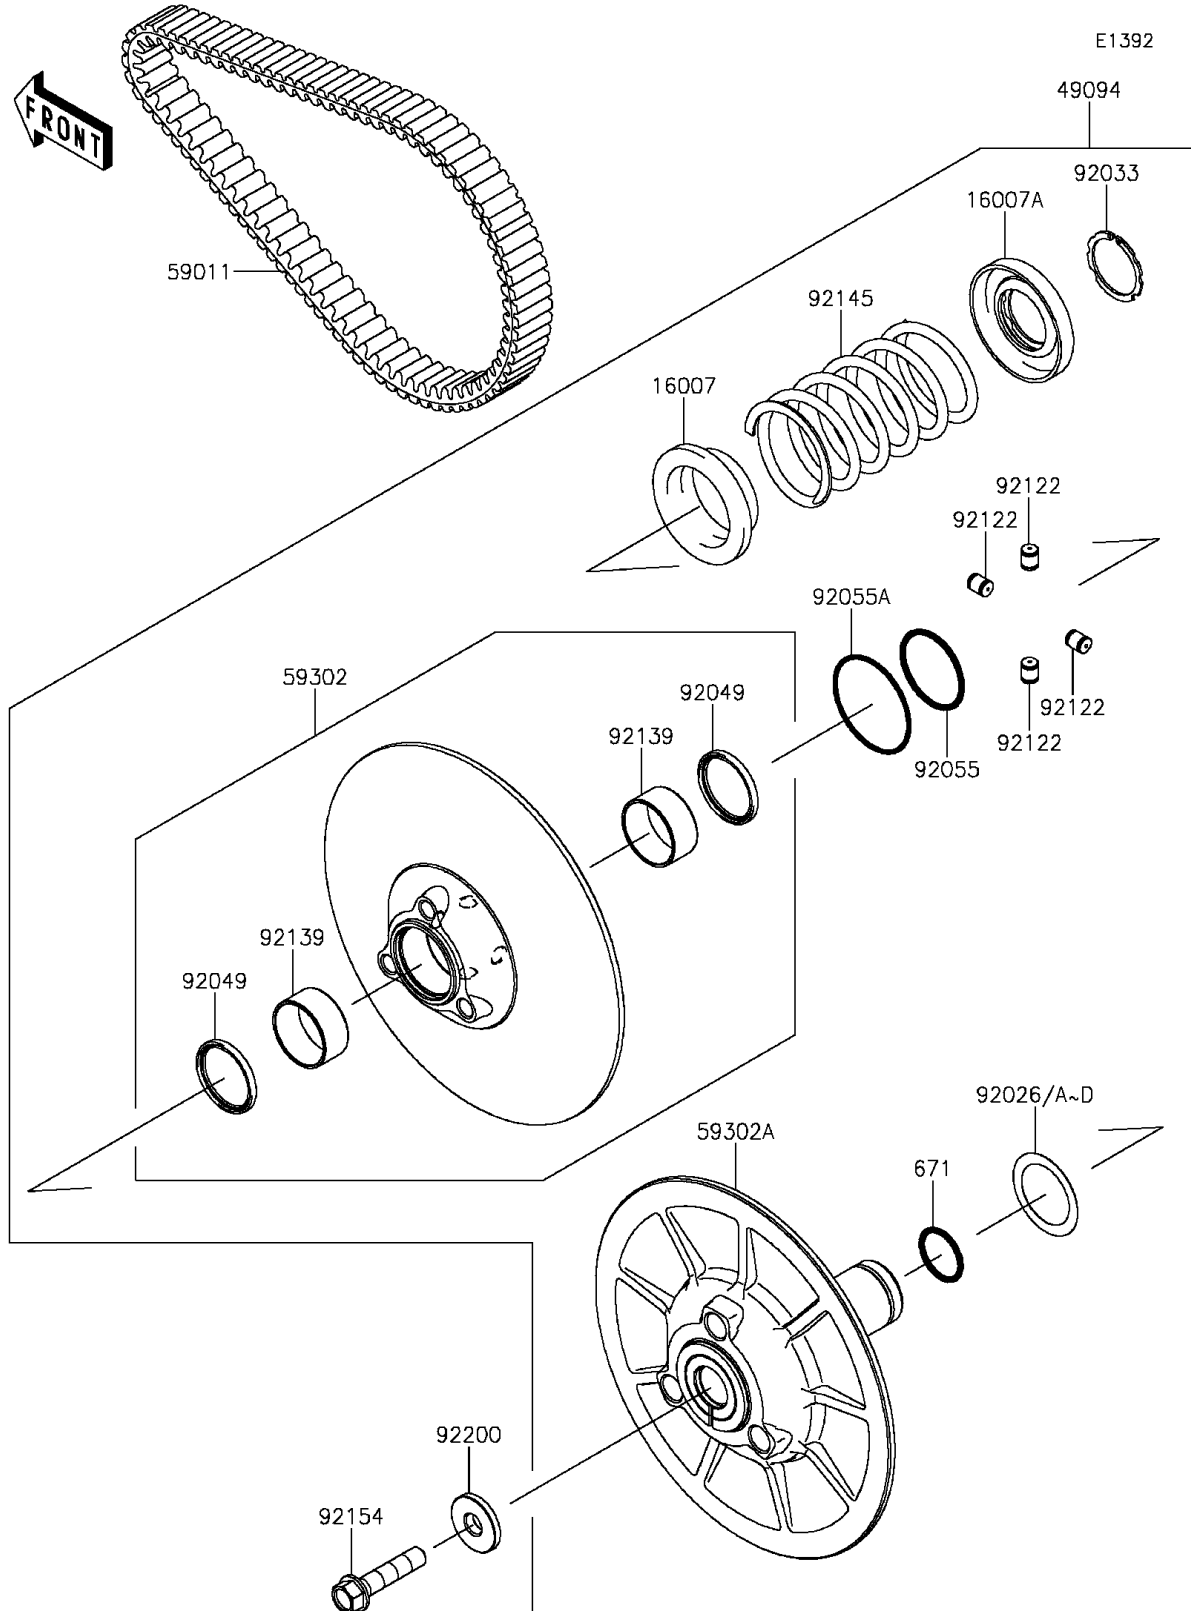

2016 MULE PRO-DXT™ EPS LE DIESEL PARTS DIAGRAM

Driven Converter/Drive Belt

2016 MULE PRO-DXT™ EPS LE DIESEL PARTS LIST

Driven Converter/Drive Belt

ITEM NAME	PART NUMBER	QUANTITY
SEAT-SPRING,MOVABLE (Ref # 16007)	16007-0049	1
SEAT-SPRING,FIXED (Ref # 16007A)	16007-0050	1
CONVERTER-ASSY-DRIVEN (Ref # 49094)	49094-0095	1
BELT,CVT (Ref # 59011)	59011-0037	1
SHEAVE-COMP,MOVABLE (Ref # 59302)	59302-0049	1
SHEAVE-COMP,FIXED (Ref # 59302A)	59302-0095	1
O RING (Ref # 671)	671D2530	1
SPACER,T=0.30 (Ref # 92026)	92026-0034	AR
SPACER,T=1.00 (Ref # 92026A)	92026-1565	AR
SPACER,T=0.60 (Ref # 92026B)	92026-1569	AR
SPACER,T=1.40 (Ref # 92026C)	92026-1570	AR
SPACER,T=0.80 (Ref # 92026D)	92026-1617	AR
RING-SNAP (Ref # 92033)	92033-1317	1
SEAL-OIL (Ref # 92049)	92049-1528	2
RING-O,46.4X3.1 (Ref # 92055)	92055-0752	1
RING-O,59.5X2.4 (Ref # 92055A)	92055-0753	1
ROLLER (Ref # 92122)	92122-0043	4
BUSHING (Ref # 92139)	92139-0313	2
SPRING (Ref # 92145)	92145-1671	1
BOLT,FLANGED,12X55 (Ref # 92154)	92154-1336	1
WASHER (Ref # 92200)	92200-0069	1