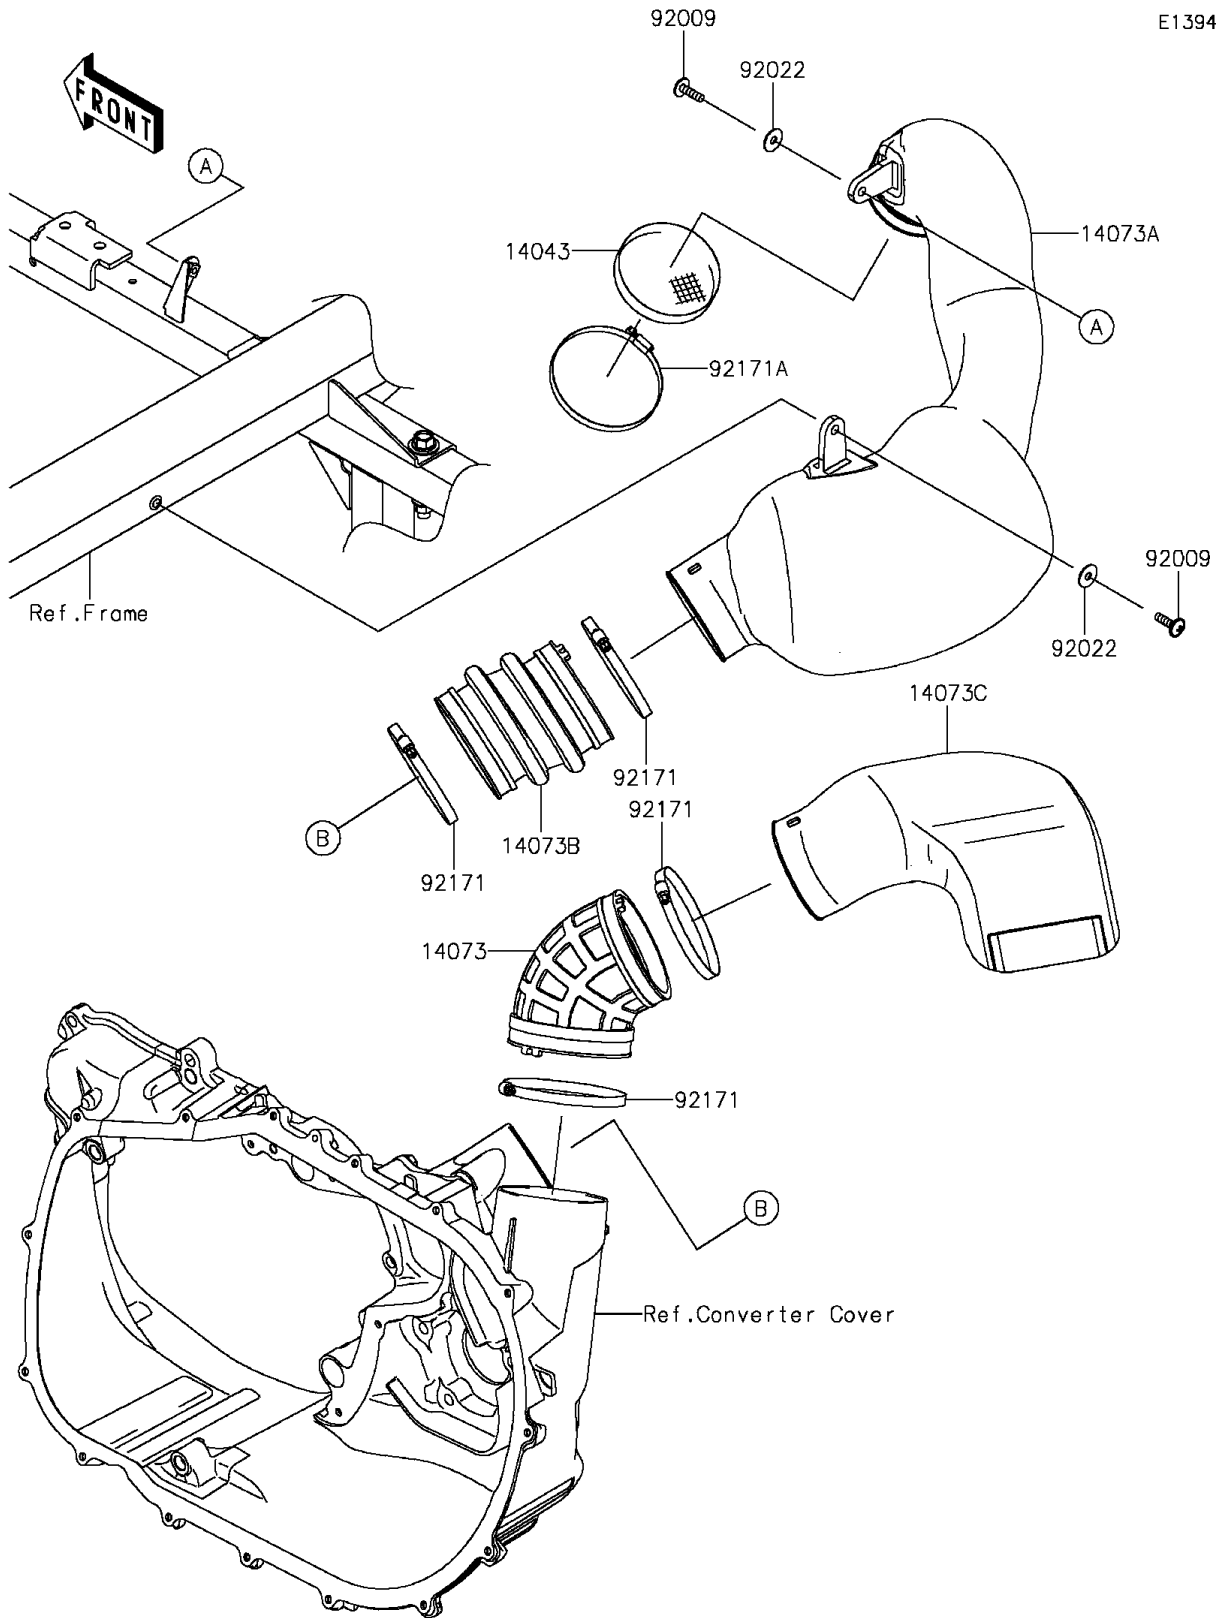

2016 MULE PRO-DXT™ EPS LE DIESEL PARTS DIAGRAM

Air Cleaner-Belt Converter

E1394

2016 MULE PRO-DXT™ EPS LE DIESEL PARTS LIST

Air Cleaner-Belt Converter

ITEM NAME	PART NUMBER	QUANTITY
FILTER (Ref # 14043)	14043-0013	1
DUCT,EXHAUST (Ref # 14073)	14073-0788	1
DUCT,INTAKE (Ref # 14073A)	14073-0789	1
DUCT,INTAKE (Ref # 14073B)	14073-0790	1
DUCT,EXHAUST (Ref # 14073C)	14073-0793	1
SCREW,6X22 (Ref # 92009)	92009-1441	2
WASHER,PLAIN,6MM (Ref # 92022)	92022-165	2
CLAMP (Ref # 92171)	92171-1383	4
CLAMP (Ref # 92171A)	92171-3716	1