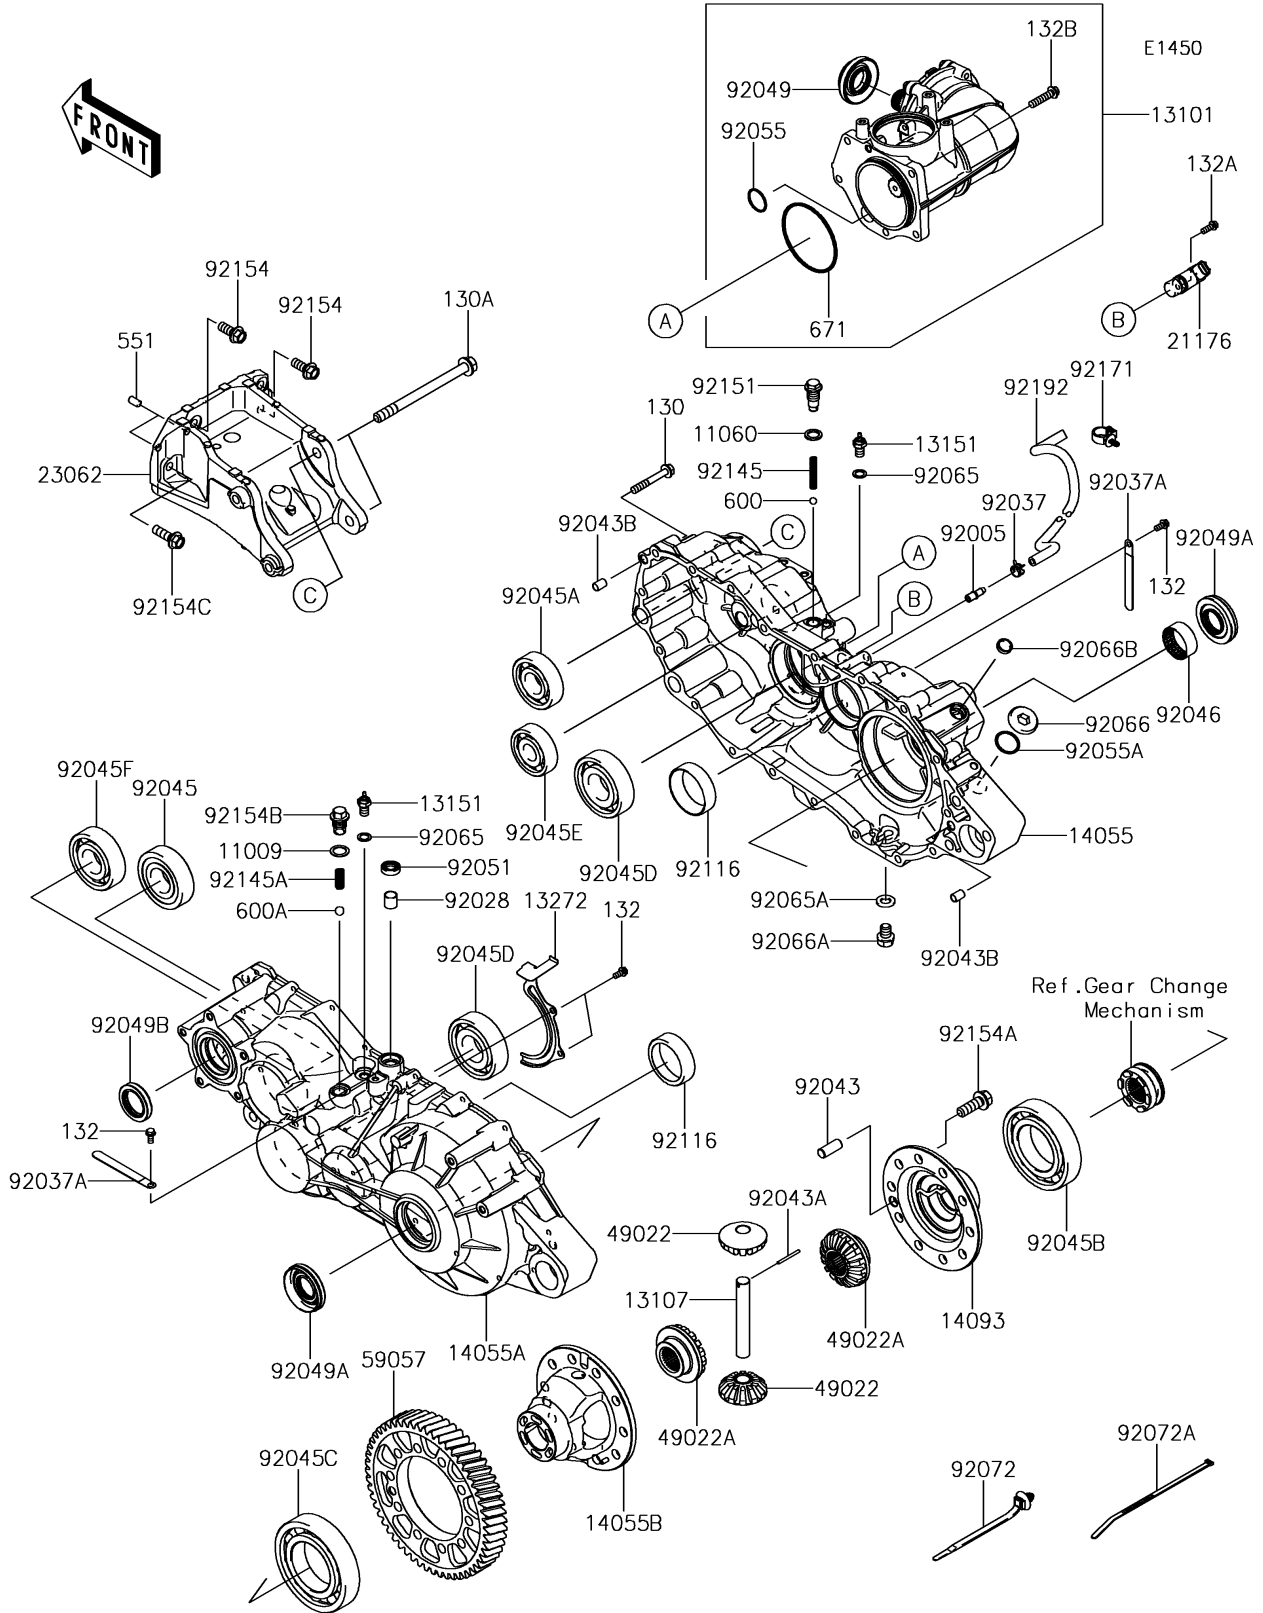

2016 MULE PRO-DXT™ EPS LE DIESEL PARTS DIAGRAM

Gear Box

2016 MULE PRO-DXT™ EPS LE DIESEL PARTS LIST

Gear Box

ITEM NAME	PART NUMBER	QUANTITY
GASKET,15.5X22X1 (Ref # 11009)	11009-1008	1
GASKET,14X20X2 (Ref # 11060)	11060-1287	1
GEAR-ASSY,PARTICULAR (Ref # 13101)	13101-0636	1
SHAFT (Ref # 13107)	13107-0793	1
SWITCH-COMP,NEUTRAL (Ref # 13151)	13151-1080	2
PLATE (Ref # 13272)	13272-1624	1
CASE-GEAR,RH (Ref # 14055)	14055-0607	1
CASE-GEAR,LH (Ref # 14055A)	14055-0608	1
CASE-GEAR,DIFF (Ref # 14055B)	14055-0614	1
COVER,DIFF (Ref # 14093)	14093-0048	1
SENSOR,ROTATION (Ref # 21176)	21176-0767	1
BRACKET-COMP (Ref # 23062)	23062-0855	1
GEAR-BEVEL,PINION,12T (Ref # 49022)	49022-0585	2
GEAR-BEVEL,OUTPUT,16T (Ref # 49022A)	49022-0589	2
GEAR-HELICAL,55T (Ref # 59057)	59057-0012	1
FITTING,BREATHER (Ref # 92005)	92005-1127	1
BUSHING (Ref # 92028)	92028-1347	1
CLAMP,TUBE (Ref # 92037)	92037-1505	1
CLAMP (Ref # 92037A)	92037-1993	2
PIN,DOWEL,12X30 (Ref # 92043)	92043-0789	1
PIN,DOWEL (Ref # 92043A)	92043-0806	1
PIN,DOWEL,10X14 (Ref # 92043B)	92043-1037	2
BEARING-BALL,63/32 (Ref # 92045)	92045-0764	1
BEARING-BALL,63/28 (Ref # 92045A)	92045-0765	1
BEARING-BALL,6212 (Ref # 92045B)	92045-0766	1
BEARING-BALL,6213 (Ref # 92045C)	92045-0767	1
BEARING-BALL,6307C3 (Ref # 92045D)	92045-0768	2
BEARING-BALL,B22-19C3 UR (Ref # 92045E)	92045-0769	1
BEARING-BALL,63/32C3 (Ref # 92045F)	92045-1364	1