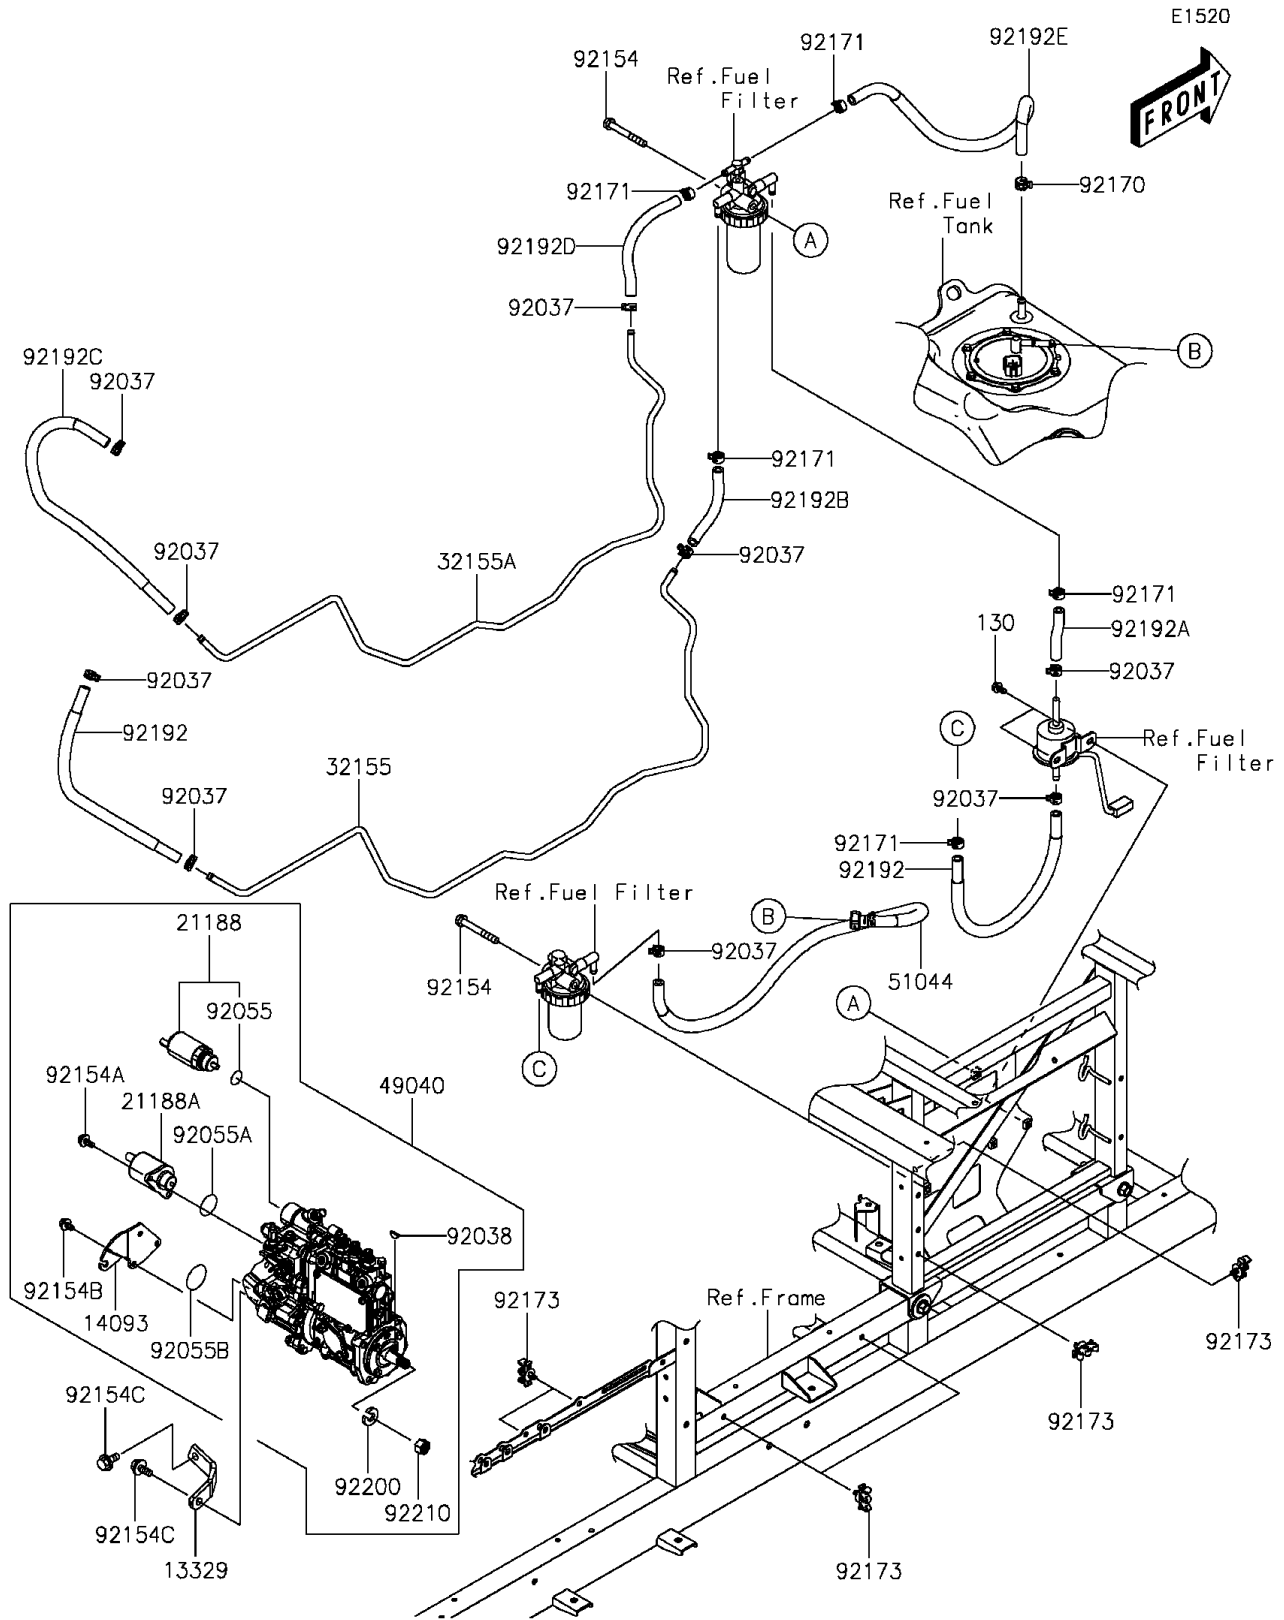

2016 MULE PRO-DXT™ EPS LE DIESEL PARTS DIAGRAM

Fuel Pump

2016 MULE PRO-DXT™ EPS LE DIESEL PARTS LIST

Fuel Pump

ITEM NAME	PART NUMBER	QUANTITY
BOLT-FLANGED,6X12 (Ref # 130)	130BA0612	2
SUPPORT (Ref # 13329)	13329-0001	1
COVER,GOVERNOR CASE (Ref # 14093)	14093-0448	1
SOLENOID,POWER CONTROL (Ref # 21188)	21188-0012	1
SOLENOID,STOP (Ref # 21188A)	21188-0013	1
PIPE,FEED (Ref # 32155)	32155-2047	1
PIPE,RETURN (Ref # 32155A)	32155-2048	1
PUMP-FUEL,INJECTION (Ref # 49040)	49040-0751	1
TUBE-ASSY (Ref # 51044)	51044-0785	1
CLAMP,HOSE CLIP (Ref # 92037)	92037-1181	9
KEY,WOODRUFF (Ref # 92038)	92038-0008	1
RING-O (Ref # 92055)	92055-0859	1
RING-O (Ref # 92055A)	92055-0860	1
RING-O (Ref # 92055B)	92055-0861	1
BOLT,FLANGED,8X63 (Ref # 92154)	92154-1940	2
BOLT,FLANGED,6X14 (Ref # 92154A)	92154-1997	2
BOLT,FLANGED,6X10 (Ref # 92154B)	92154-2068	3
BOLT,FLANGED,8X16 (Ref # 92154C)	92154-2071	2
CLAMP (Ref # 92170)	92170-1938	1
CLAMP (Ref # 92171)	92171-0515	5
CLAMP (Ref # 92173)	92173-1467	6
TUBE,7.5X13.5X390 (Ref # 92192)	92192-1476	2
TUBE,PUMP-FILTER (Ref # 92192A)	92192-1477	1
TUBE,FILER-ENGINE(FILTER SIDE) (Ref # 92192B)	92192-1478	1
TUBE,ENGINE-FILER(ENGINE SIDE) (Ref # 92192C)	92192-1479	1
TUBE,ENGINE-FILER(FILTER SIDE) (Ref # 92192D)	92192-1480	1
TUBE,FILTER-TANK (Ref # 92192E)	92192-1481	1
WASHER,SPRING (Ref # 92200)	92200-1810	1
NUT,12MM (Ref # 92210)	92210-1486	1