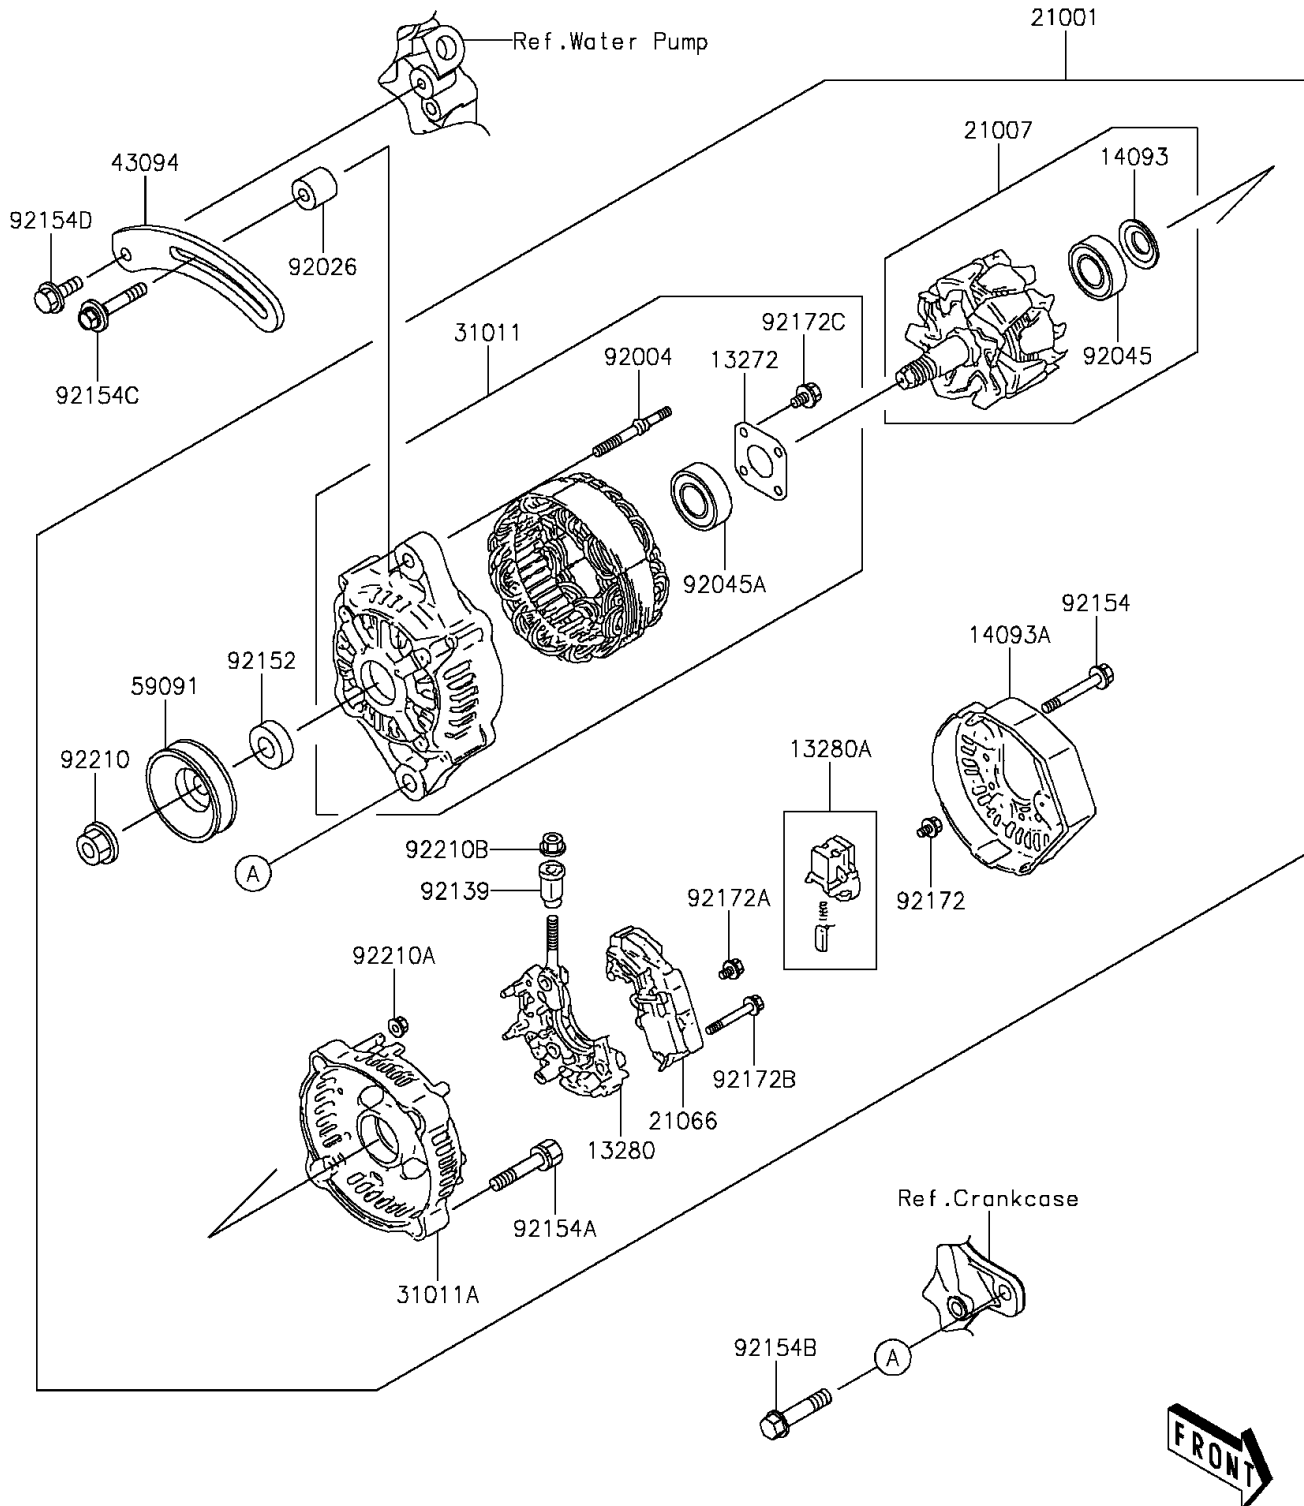

2016 MULE PRO-DXT™ EPS LE DIESEL PARTS DIAGRAM

Generator

E1810

2016 MULE PRO-DXT™ EPS LE DIESEL PARTS LIST

Generator

ITEM NAME	PART NUMBER	QUANTITY
PLATE,RETAINER (Ref # 13272)	13272-2135	1
HOLDER (Ref # 13280)	13280-0864	1
HOLDER,BRUSH (Ref # 13280A)	13280-0865	1
COVER (Ref # 14093)	14093-0450	1
COVER (Ref # 14093A)	14093-0451	1
GENERATOR (Ref # 21001)	21001-0613	1
ROTOR (Ref # 21007)	21007-0637	1
REGULATOR-VOLTAGE (Ref # 21066)	21066-0749	1
FRAME (Ref # 31011)	31011-0027	1
FRAME (Ref # 31011A)	31011-0028	1
ADJUSTER (Ref # 43094)	43094-0007	1
PULLEY (Ref # 59091)	59091-0015	1
STUD (Ref # 92004)	92004-0751	2
SPACER (Ref # 92026)	92026-0821	1
BEARING-BALL (Ref # 92045)	92045-0812	1
BEARING-BALL (Ref # 92045A)	92045-0816	1
BUSHING (Ref # 92139)	92139-0861	1
COLLAR (Ref # 92152)	92152-2198	1
BOLT (Ref # 92154)	92154-2074	3
BOLT (Ref # 92154A)	92154-2075	2
BOLT,FLANGED,10X45 (Ref # 92154B)	92154-2076	1
BOLT (Ref # 92154C)	92154-2077	1
BOLT,FLANGED,8X20 (Ref # 92154D)	92154-2078	1
SCREW (Ref # 92172)	92172-0989	6
SCREW (Ref # 92172A)	92172-0990	1
SCREW (Ref # 92172B)	92172-0991	2
SCREW (Ref # 92172C)	92172-1096	4
NUT (Ref # 92210)	92210-1474	1
NUT (Ref # 92210A)	92210-1475	2

2016 MULE PRO-DXT™ EPS LE DIESEL PARTS LIST

Generator

ITEM NAME	PART NUMBER	QUANTITY
NUT (Ref # 92210B)	92210-1476	1