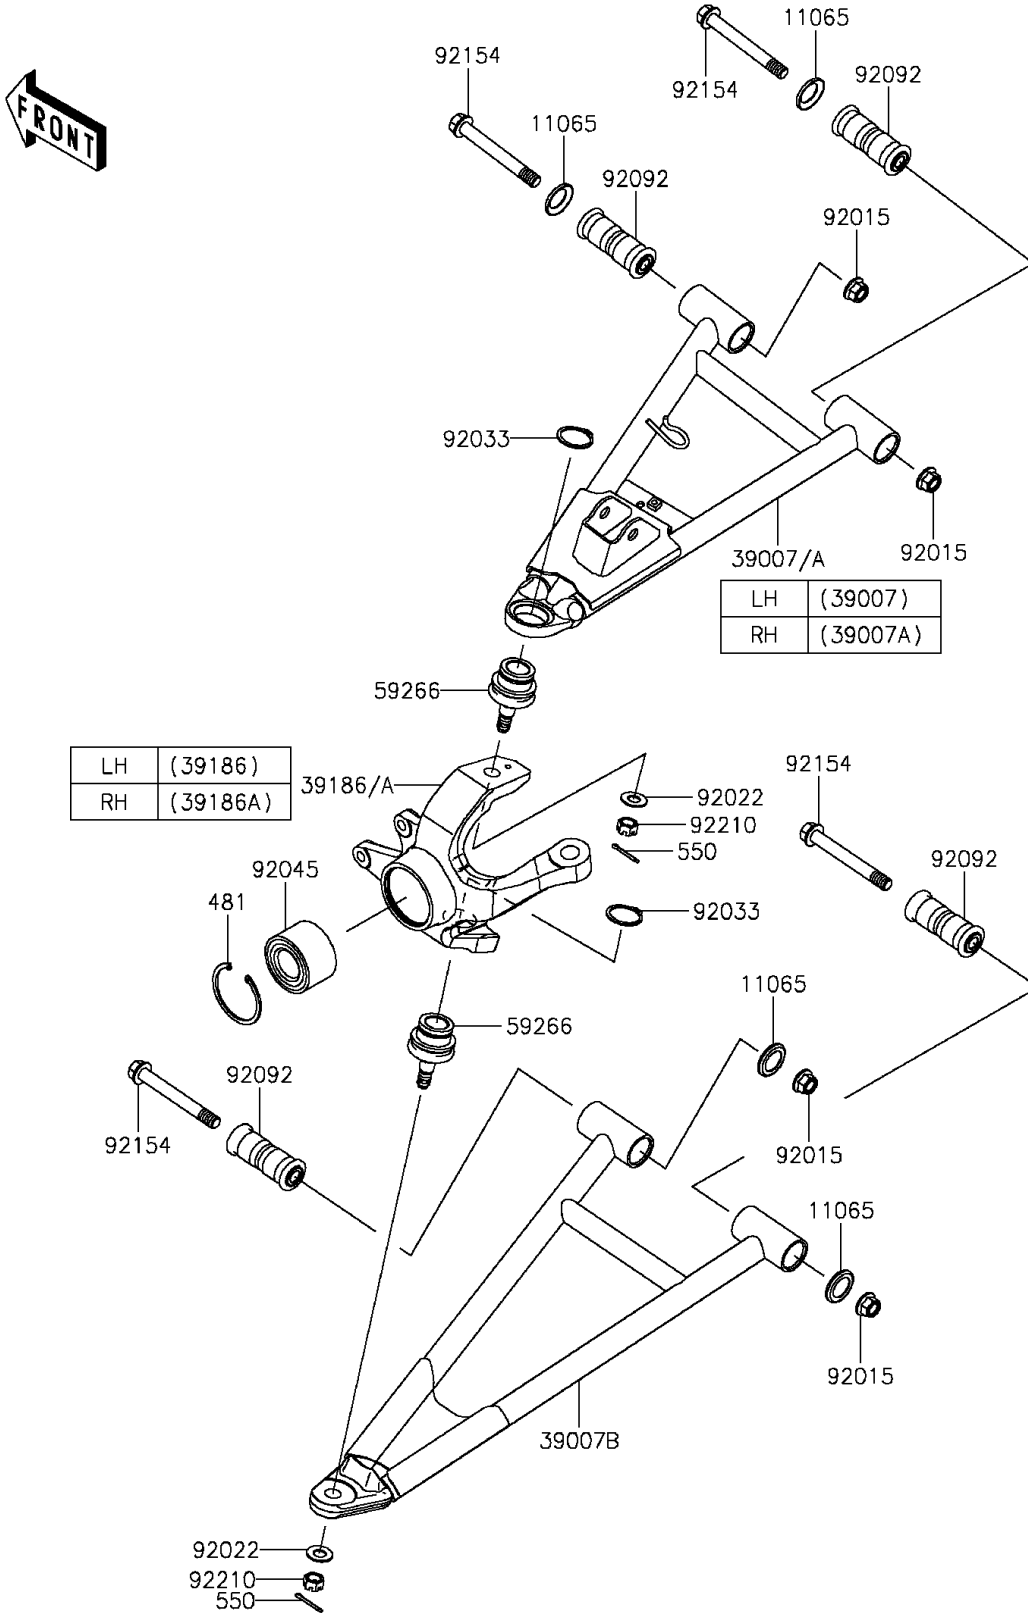

2016 MULE PRO-DXT™ EPS LE DIESEL PARTS DIAGRAM

Front Suspension

F2152

2016 MULE PRO-DXT™ EPS LE DIESEL PARTS LIST

Front Suspension

ITEM NAME	PART NUMBER	QUANTITY
CAP,ARM (Ref # 11065)	11065-0838	8
ARM-SUSP,FR,UPP,LH (Ref # 39007)	39007-0377	1
ARM-SUSP,FR,UPP,RH (Ref # 39007A)	39007-0378	1
ARM-SUSP,FR,LWR,LH&RH (Ref # 39007B)	39007-0383	2
KNUCKLE,FR,LH (Ref # 39186)	39186-0319	1
KNUCKLE,FR,RH (Ref # 39186A)	39186-0320	1
CIRCLIP-TYPE-C (Ref # 481)	481J6000	2
PIN-COTTER,3.0X25 (Ref # 550)	550AA3025	4
JOINT-BALL (Ref # 59266)	59266-0711	4
NUT,LOCK,FLANGED,12MM (Ref # 92015)	92015-1433	8
WASHER (Ref # 92022)	92022-1831	4
RING-SNAP,C-TYPE,32MM (Ref # 92033)	92033-1262	4
BEARING-BALL,30X60X37 (Ref # 92045)	92045-0762	2
BUSHING-RUBBER,12X20X78 (Ref # 92092)	92092-0028	8
BOLT,FLANGED,12X100 (Ref # 92154)	92154-1318	8
NUT,CASTLE,12MM (Ref # 92210)	92210-0395	4