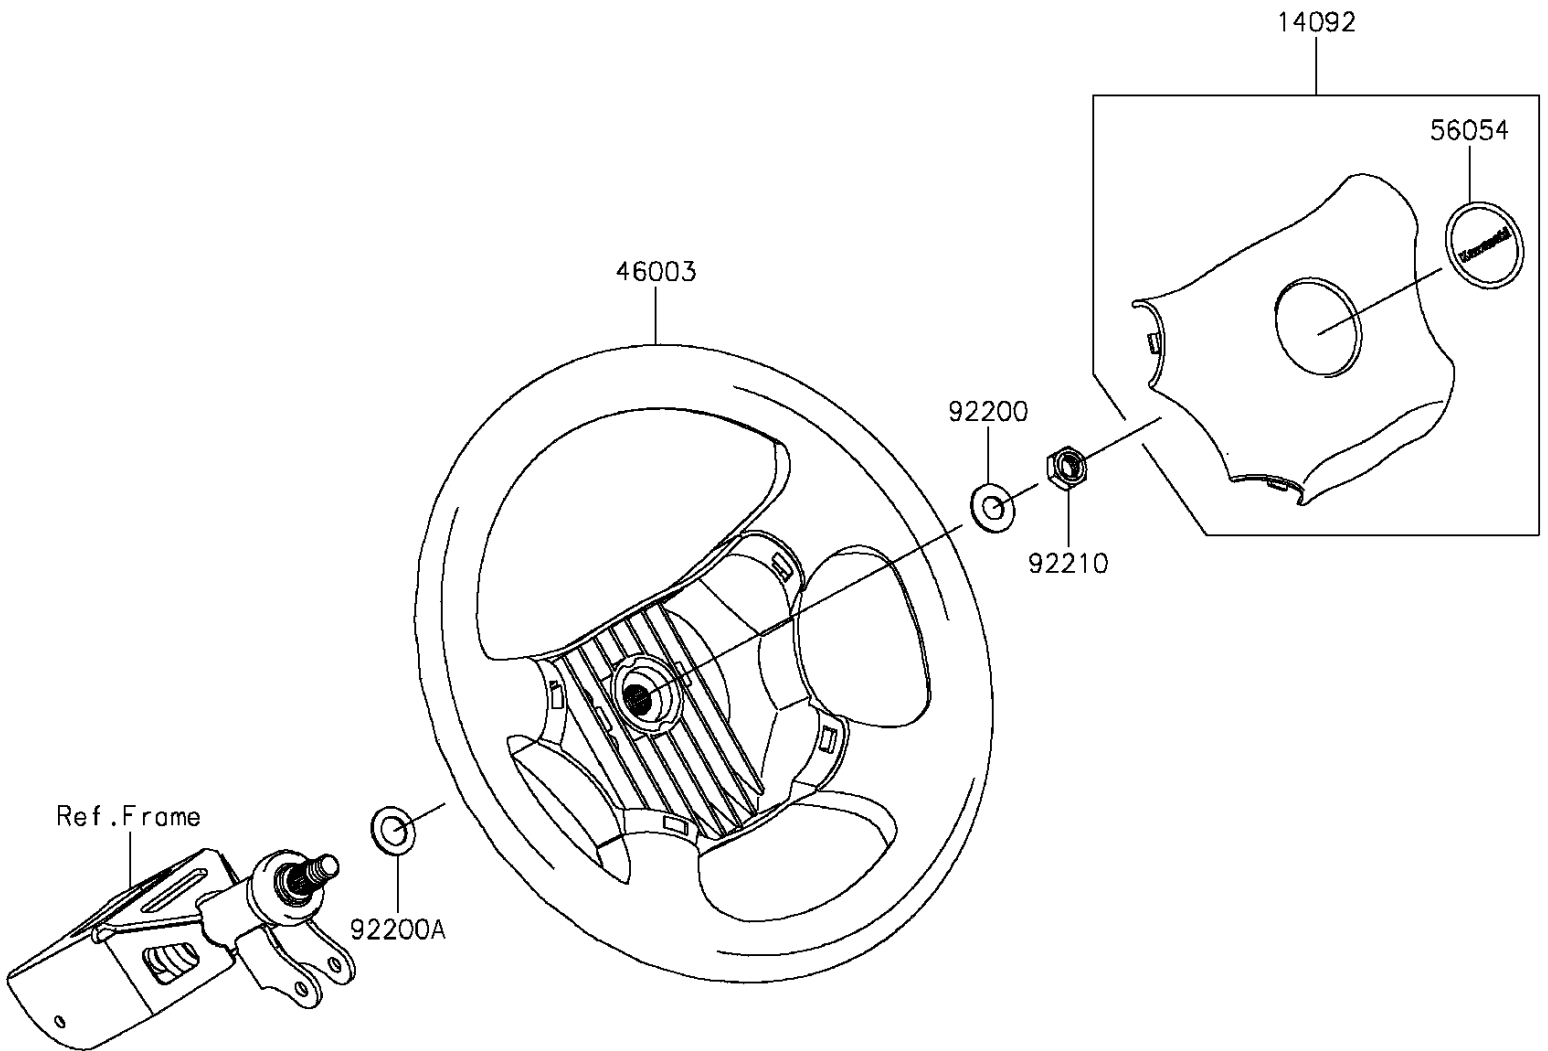

2016 MULE PRO-DXT™ EPS LE DIESEL PARTS DIAGRAM

Steering Wheel

F2311

2016 MULE PRO-DXT™ EPS LE DIESEL PARTS LIST

Steering Wheel

| ITEM NAME | PART NUMBER | QUANTITY |
|---|-------------|----------|
| COVER,HORN SWITCH (Ref # 14092) | 14092-1029 | 1 |
| HANDLE (Ref # 46003) | 46003-0595 | 1 |
| MARK,CENTER LOGO,KAWASAKI (Ref # 56054) | 56054-1188 | 1 |
| WASHER,12.1X25X1.6 (Ref # 92200) | 92200-0455 | 1 |
| WASHER,15X25X1.6 (Ref # 92200A) | 92200-0460 | 1 |
| NUT,LOCK,12MM (Ref # 92210) | 92210-1249 | 1 |