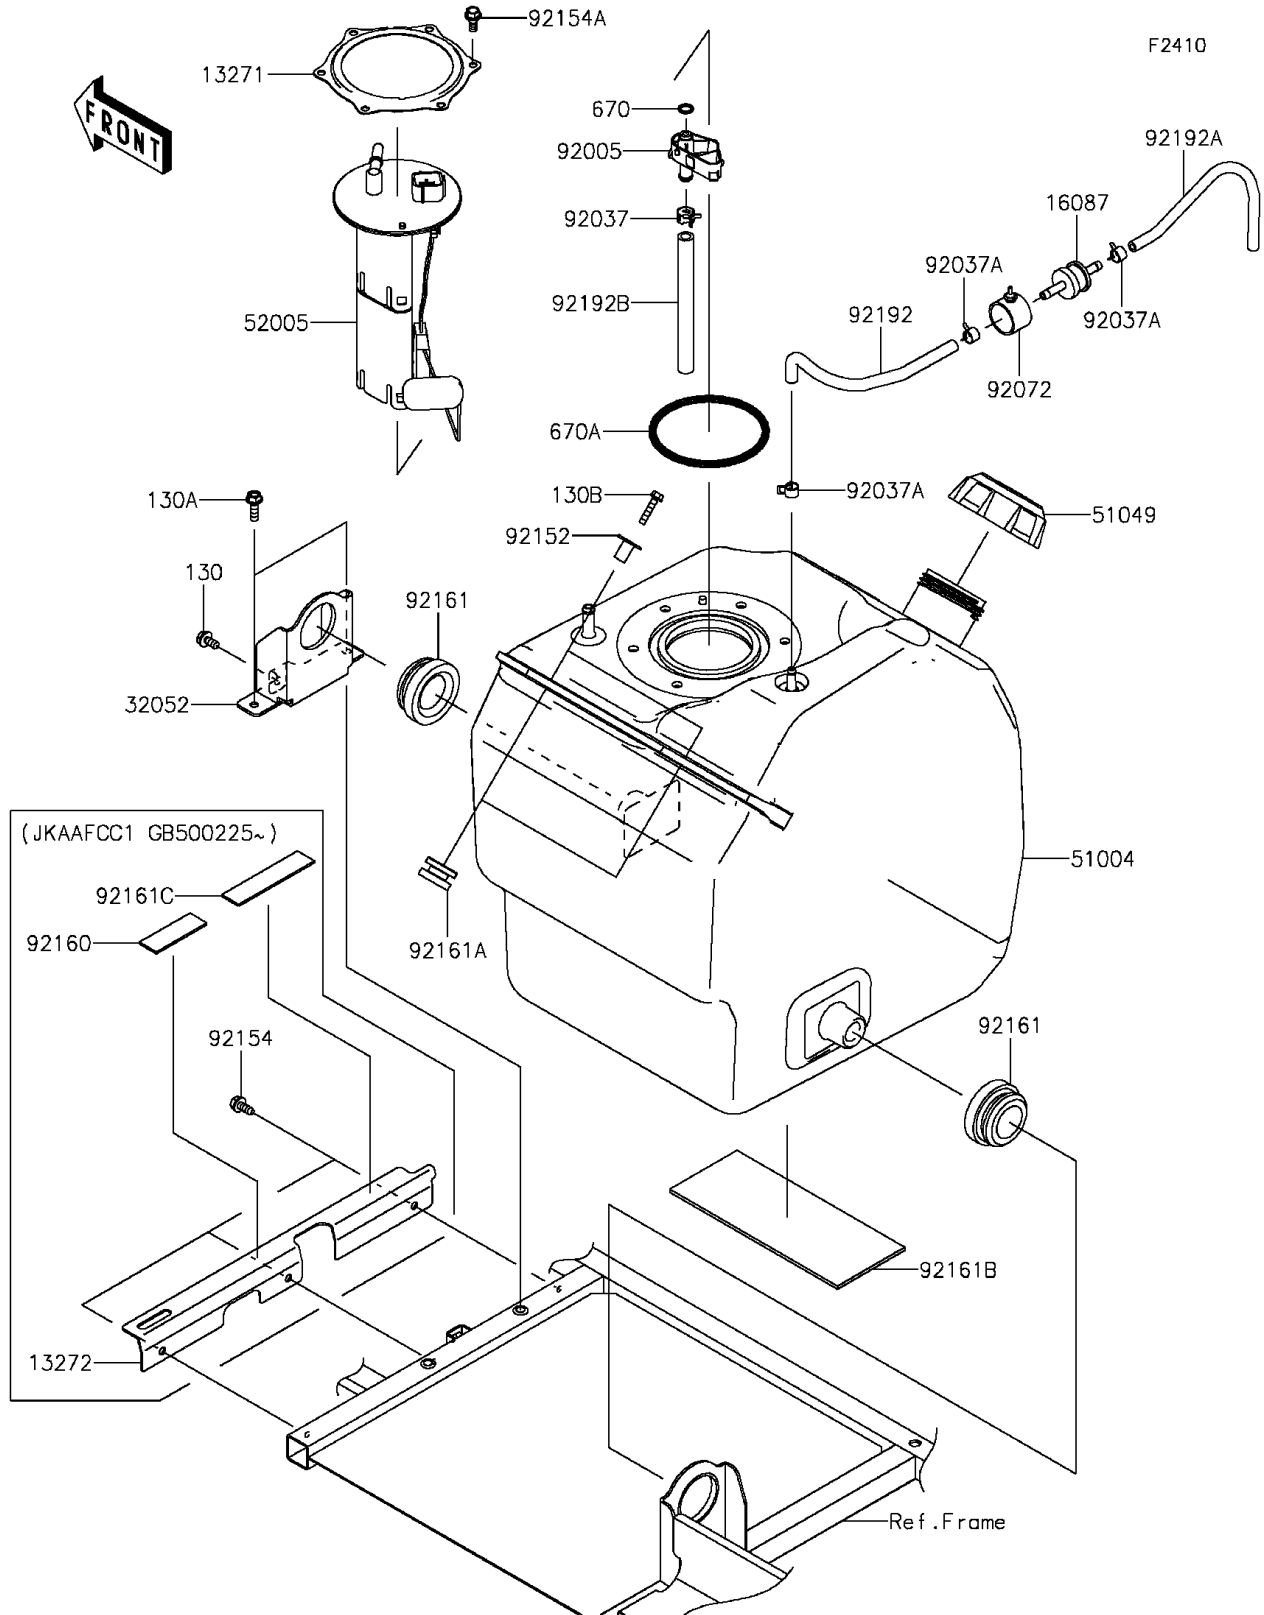

2016 MULE PRO-DXT™ EPS LE DIESEL PARTS DIAGRAM

Fuel Tank

2016 MULE PRO-DXT™ EPS LE DIESEL PARTS LIST

Fuel Tank

ITEM NAME	PART NUMBER	QUANTITY
BOLT-FLANGED,6X12 (Ref # 130)	130BA0612	1
BOLT-FLANGED,6X20 (Ref # 130A)	130BA0620	2
BOLT-FLANGED,6X30 (Ref # 130B)	130BA0630	2
PLATE (Ref # 13271)	13271-0980	1
PLATE (Ref # 13272)	13272-2206	1
VALVE-CHECK (Ref # 16087)	16087-0703	1
BRACKET-TANK (Ref # 32052)	32052-0751	1
TANK-FUEL (Ref # 51004)	51004-0009	1
CAP-TANK,FUEL (Ref # 51049)	51049-0718	1
GAUGE,FUEL (Ref # 52005)	52005-0753	1
O RING,9MM (Ref # 670)	670E1509	1
O RING (Ref # 670A)	670E5090	1
FITTING (Ref # 92005)	92005-0813	1
CLAMP,HOSE CLIP (Ref # 92037)	92037-1181	1
CLAMP,TUBE (Ref # 92037A)	92037-1461	3
BAND (Ref # 92072)	92072-1438	1
COLLAR,6.8X10X18.1 (Ref # 92152)	92152-1867	2
BOLT,6X15.6 (Ref # 92154)	92154-1250	3
BOLT,FUEL PUMP (Ref # 92154A)	92154-1326	6
DAMPER (Ref # 92160)	92160-1075	1
DAMPER,30X56X25 (Ref # 92161)	92161-1613	2
DAMPER,10X28X17 (Ref # 92161A)	92161-1614	2
DAMPER,80X200X3.175 (Ref # 92161B)	92161-1645	1
DAMPER (Ref # 92161C)	92161-1876	1
TUBE,BREATHER (Ref # 92192)	92192-0773	1
TUBE,BREATHER,5X9X220 (Ref # 92192A)	92192-1199	1
TUBE,FUEL,8X13X137 (Ref # 92192B)	92192-1474	1