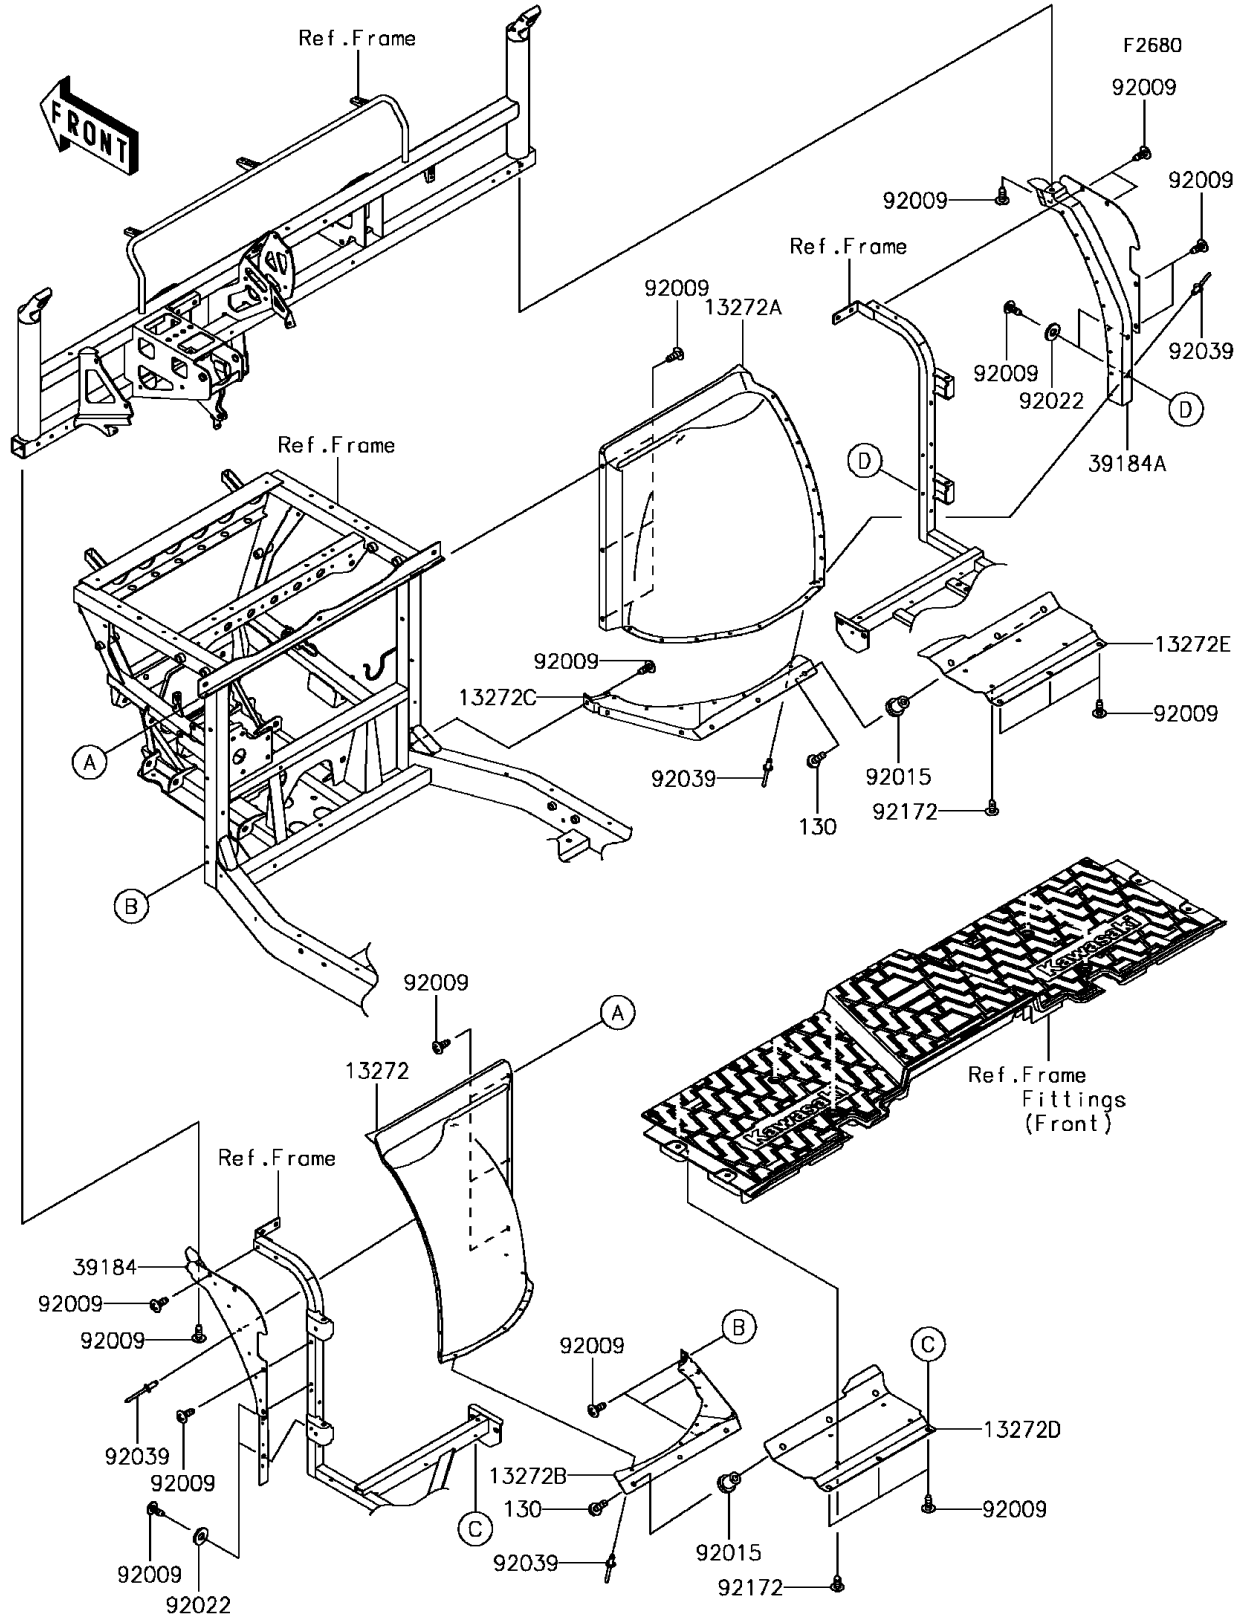

2016 MULE PRO-DXT™ EPS LE DIESEL PARTS DIAGRAM

Guard(s)

2016 MULE PRO-DXT™ EPS LE DIESEL PARTS LIST

Guard(s)

ITEM NAME	PART NUMBER	QUANTITY
BOLT-FLANGED,6X20 (Ref # 130)	130BA0620	6
PLATE (Ref # 13272)	13272-2323	1
PLATE (Ref # 13272A)	13272-2324	1
PLATE (Ref # 13272B)	13272-2327	1
PLATE (Ref # 13272C)	13272-2328	1
PLATE,UNDER GUARD,LH (Ref # 13272D)	13272-2330	1
PLATE,UNDER GUARD,RH (Ref # 13272E)	13272-2331	1
BRACKET-ASSY,SIDE,LH (Ref # 39184)	39184-0718	1
BRACKET-ASSY,SIDE,RH (Ref # 39184A)	39184-0719	1
SCREW,TAPPING,6X16 (Ref # 92009)	92009-1166	32
NUT,RUBBER,6MM (Ref # 92015)	92015-1692	6
WASHER,8.2X19X2 (Ref # 92022)	92022-1533	4
RIVET (Ref # 92039)	92039-0778	30
SCREW,6X16 (Ref # 92172)	92172-0284	8