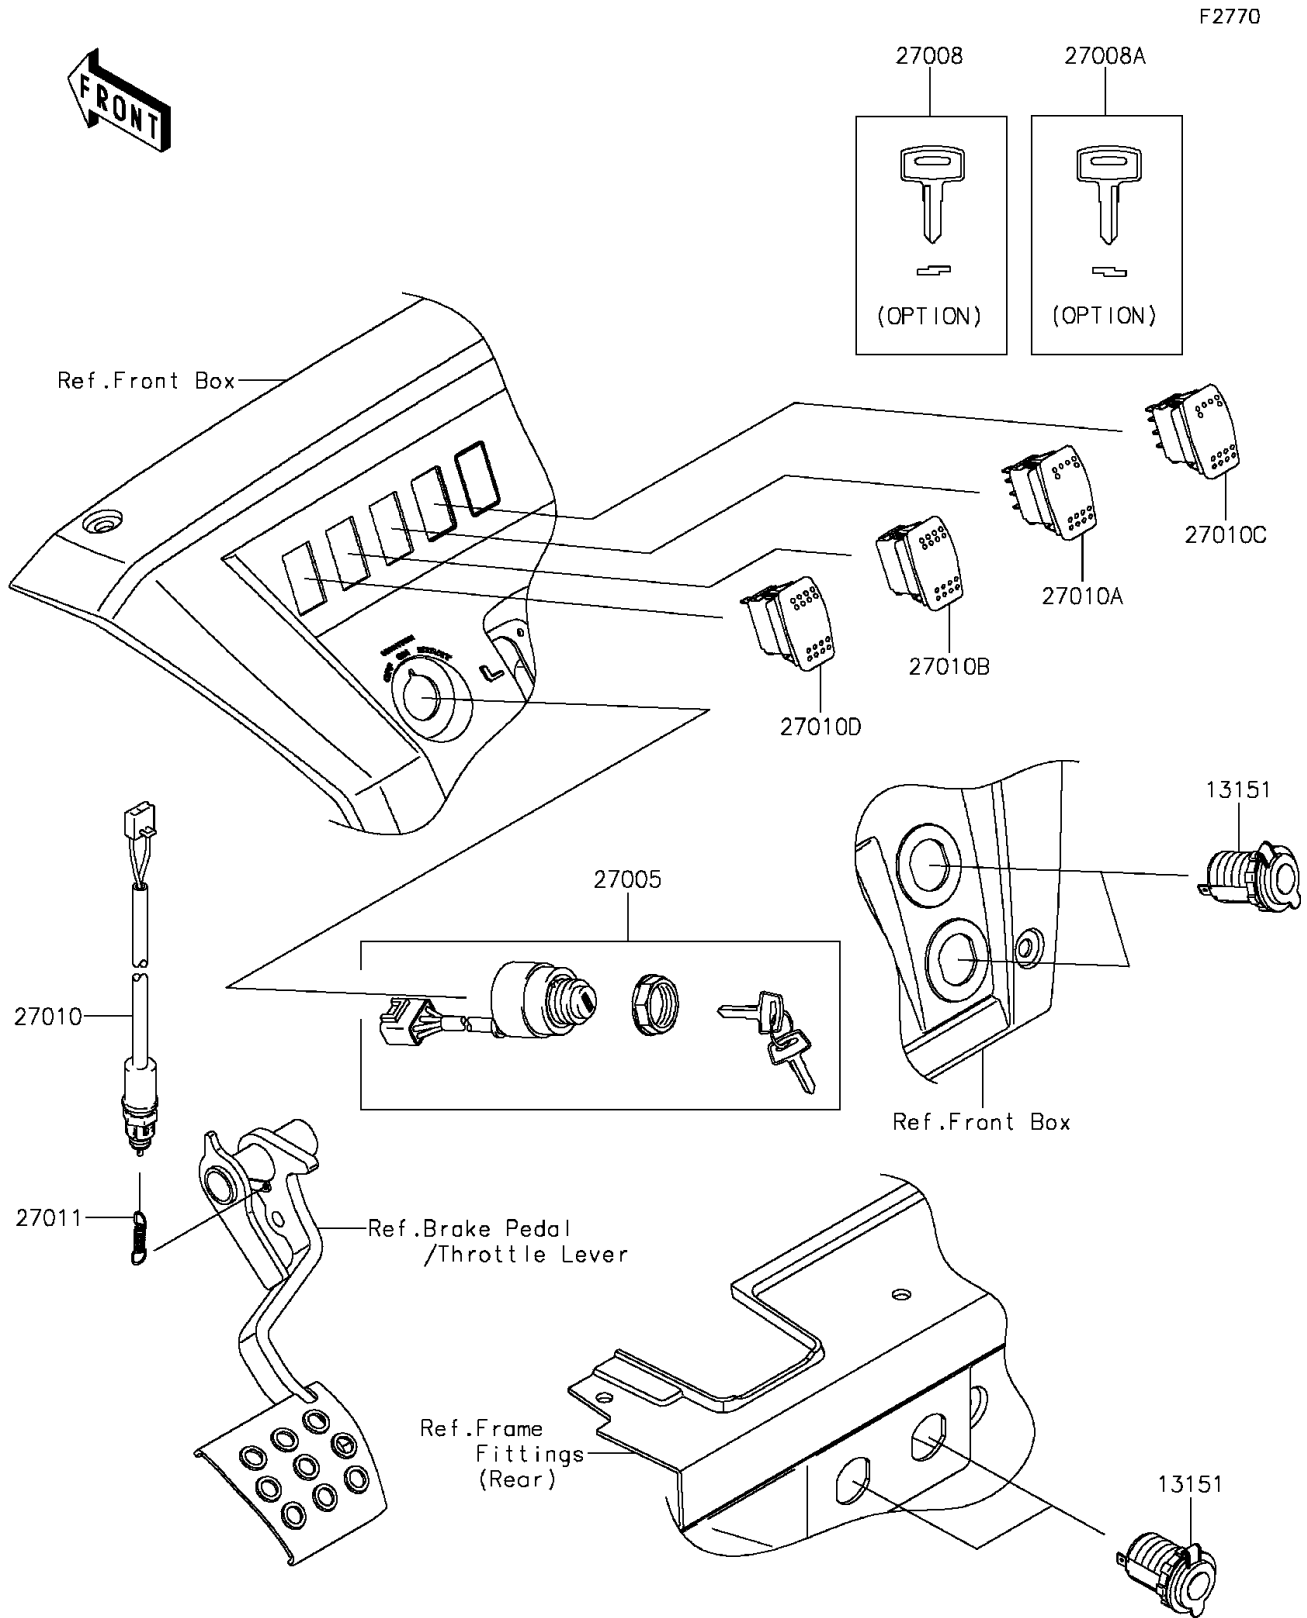

2016 MULE PRO-DXT™ EPS LE DIESEL PARTS DIAGRAM

Ignition Switch

2016 MULE PRO-DXT™ EPS LE DIESEL PARTS LIST

Ignition Switch

ITEM NAME	PART NUMBER	QUANTITY
SWITCH-COMP,OUTLET,12V (Ref # 13151)	13151-0556	4
SWITCH-ASSY-IGNITION (Ref # 27005)	27005-0585	1
KEY-LOCK,BLANK (Ref # 27008)	27008-1153	1
KEY-LOCK,BLANK (Ref # 27008A)	27008-1157	1
SWITCH,BRAKE (Ref # 27010)	27010-0724	1
SWITCH,HEAD LAMP (Ref # 27010A)	27010-0750	1
SWITCH,2WD/4WD (Ref # 27010B)	27010-0751	1
SWITCH,LED (Ref # 27010C)	27010-0763	1
SWITCH,DIFF LOCK (Ref # 27010D)	27010-0810	1
SPRING,BRAKE LAMP SWITCH (Ref # 27011)	27011-006	1